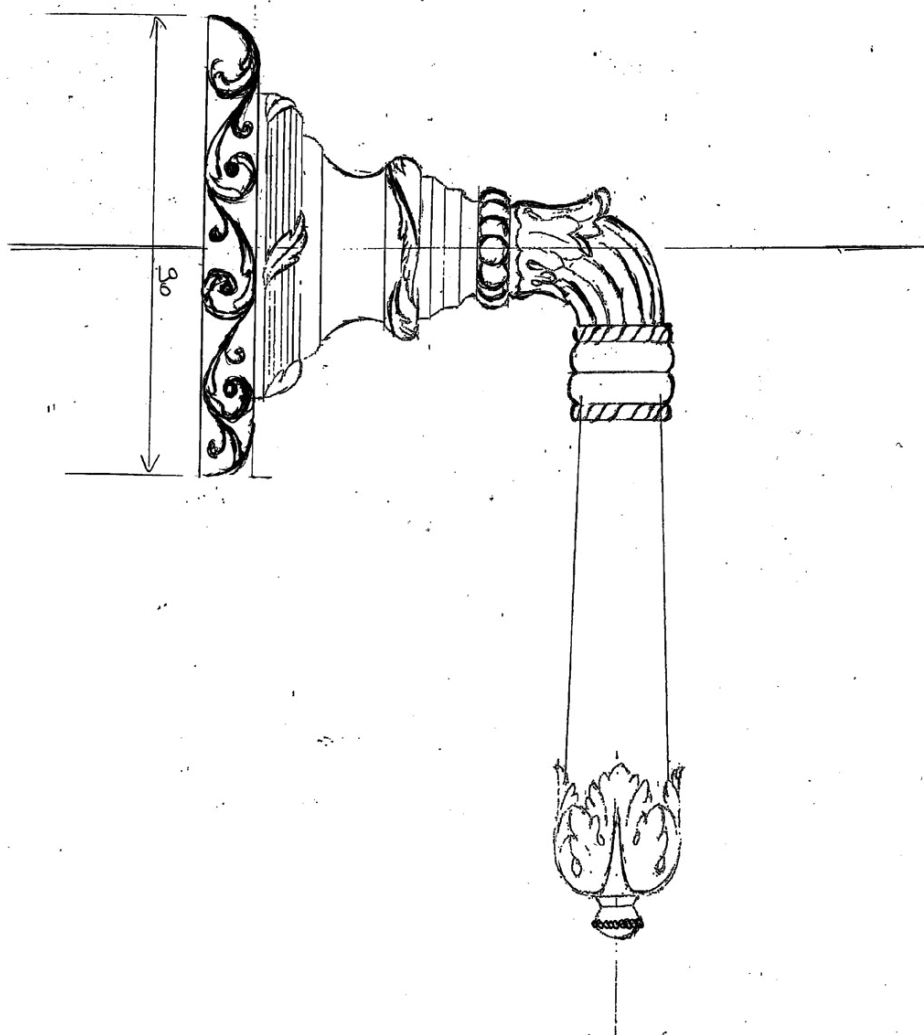

Collection «Marie-Antoinette»

ROBINETTERIE DOUCHE / *SHOWER TAPS*

MA/RM-T2-00 REDUIT

Toutes les mesures sont en millimètres +/- 5mm
All measurements are in millimetres +/- 5mm

DESIGN ON PROGRESS,
TECHNICAL DETAILS APPROVED

MA/RM-T2-00 REDUIT
Mitigeur thermostatique mural
Concealed thermostatic valve