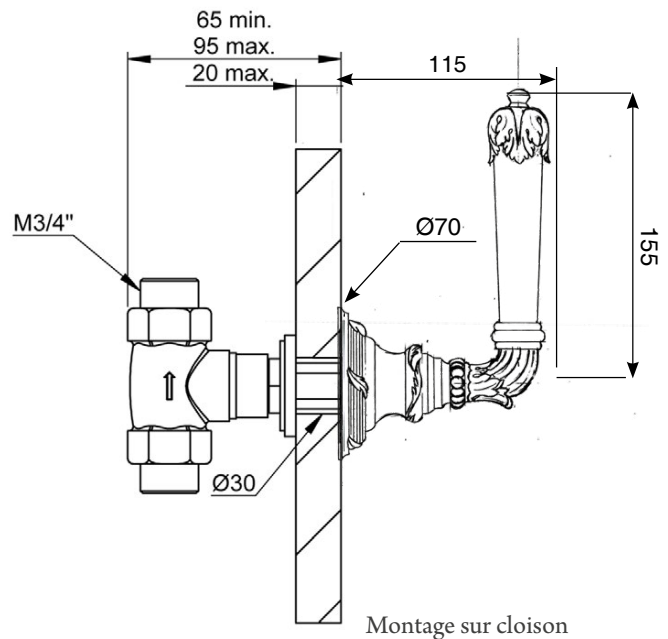

Montage sur cloison

MA/RM-00-M2

Robinet mural 3/4\", fermeture standard
3/4 concealed shut off valve, standard closing

MA/RM-00-M4

Robinet mural 3/4\", fermeture gauche
3/4 deck-mounted shut off valve, left hand closing