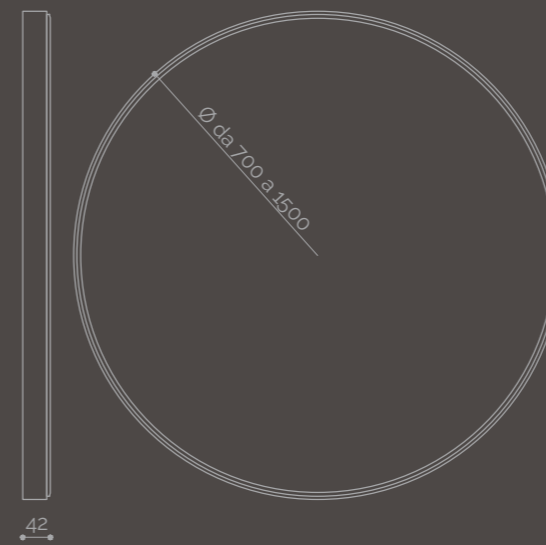

Ring is a circular mirror with a beveled profile and thermoformed frame in Corian® Solid Surface with diamond rim. Available in the versions with perimeter led. The ring mirror can be customised by sectioning the circumference in horizontal and vertical. See project Play All.