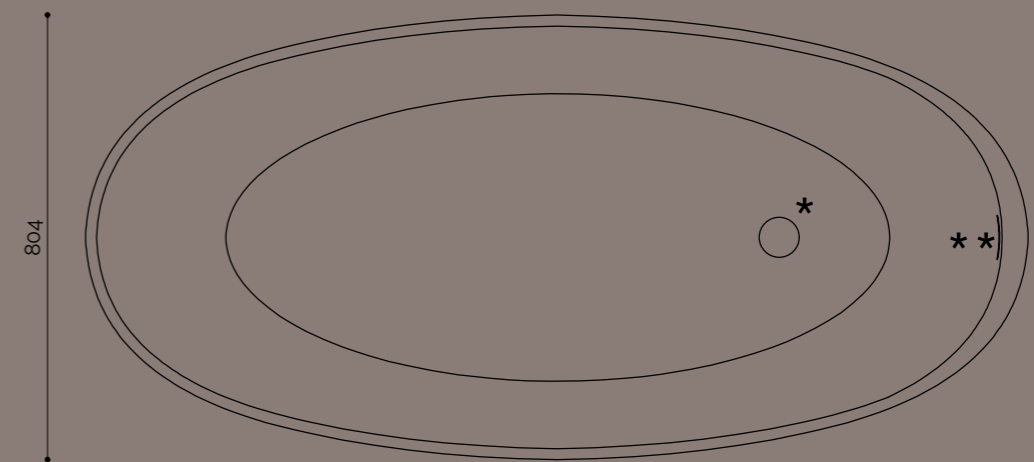

vasche freestanding | OIDE