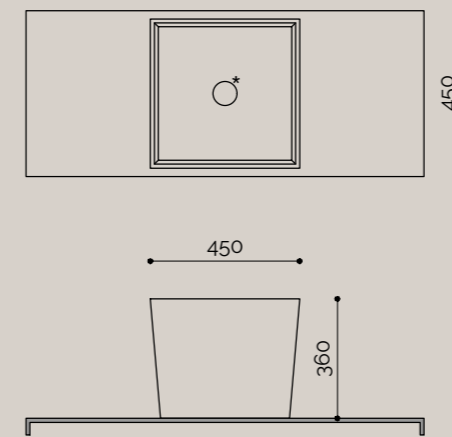

Over counter washbasin | Catino | PRISMA

Prisma basin made in Corian® Solid Surface, is characterized by a prism-shaped with a push drain plugged in Corian® Solid Surface. Over-counter or wall-hung (with suitable brackets) installation. This model is designed for external faucet (for faucet on wall and faucet on top). Slim rim 12mm. The dimensions are customizable on request. The height of 36cm can be reduced up to 24cm on request. Dim. L.45 x P.45 x H.36cm.