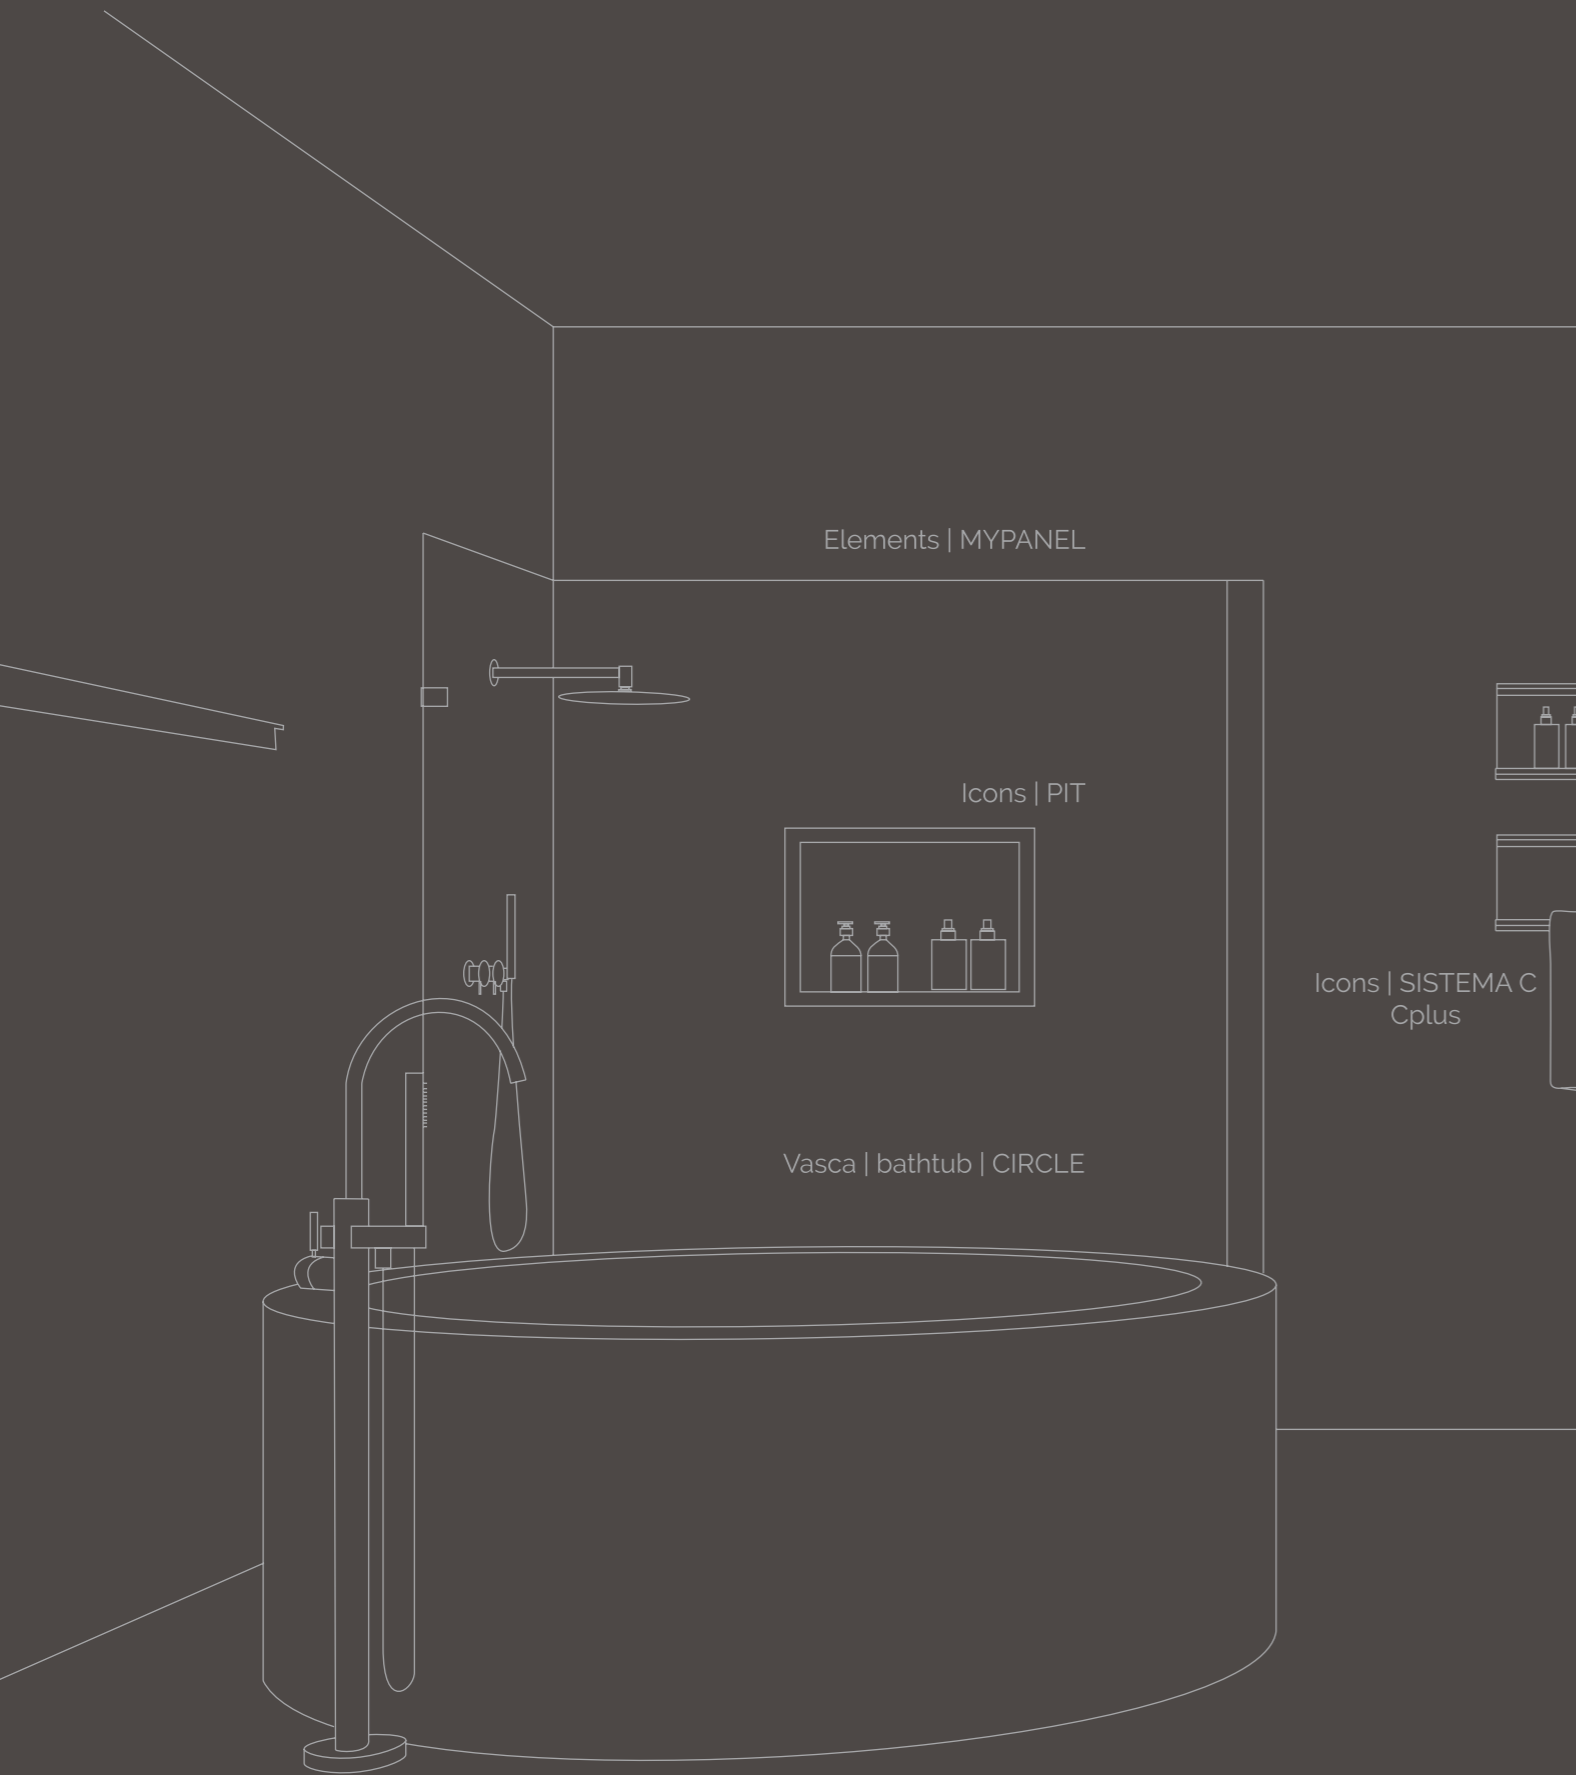

# PURO

PROGETTO CIRCLE | CIRCLE PROJECT

Icons | C - Cplus

Icons | FUN&FUNNY PLUS

Lavabi freestanding | freestanding washbasin | iTube

Specchi | Mirrors | OVOIDE

Icons | DIRTY