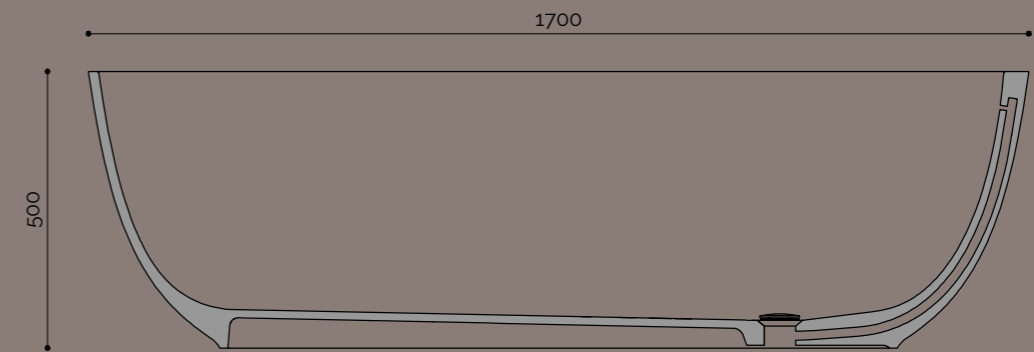

h. interna 45cm | inner h 45cm
* piletta in Corian® Solid Surface | * drain made in Corian® Solid Surface
** troppopieno sempre incluso | ** integrated overflow system