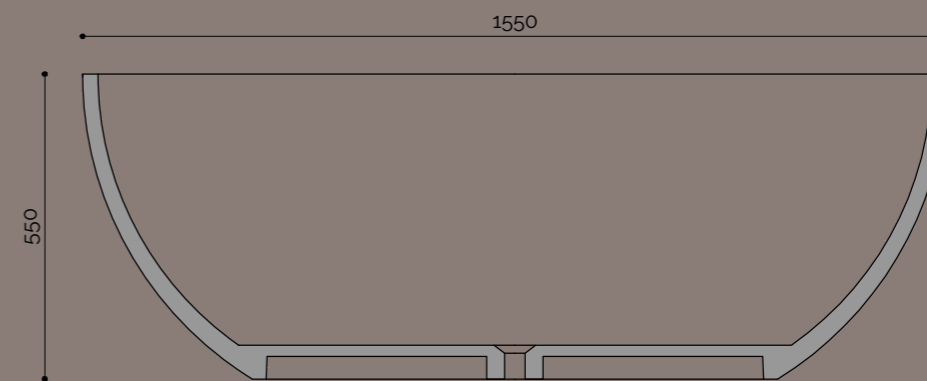

h. interna 49cm | inner h 49cm
* piletta in Corian® Solid Surface | * drain made in Corian® Solid Surface