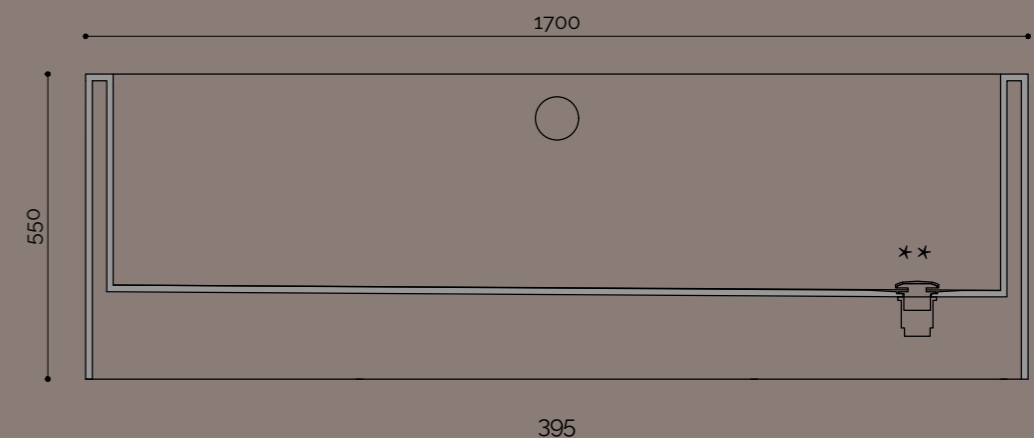

h. interna 39cm | inner h 39cm
* piletta in Corian® Solid Surface | * drain made in Corian® Solid Surface
** troppopieno sempre incluso | ** integrated overflow system