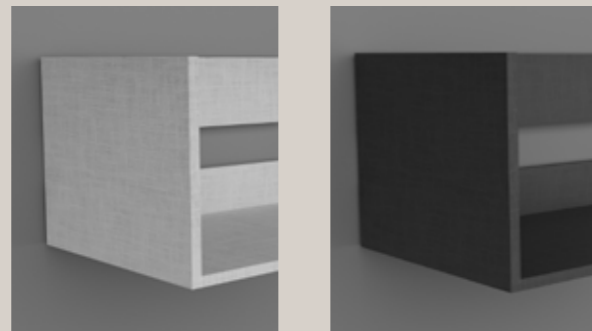

CASSA inner structure

FINITURA bianco tela | grigio tela
FINISHES white canvas | grey canvas