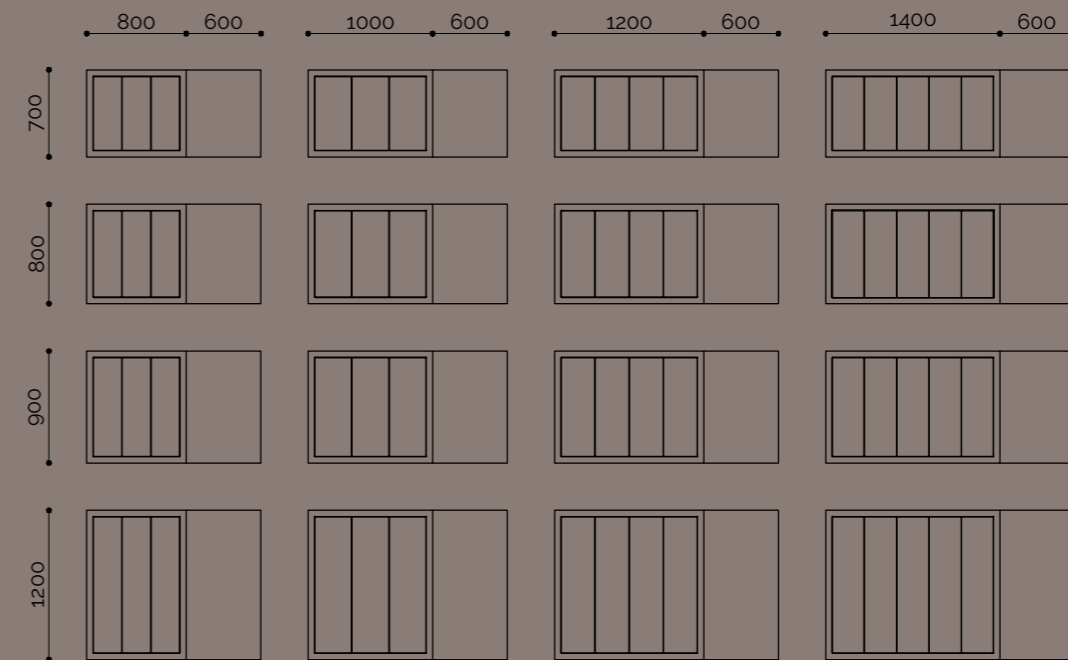

Shower trays | SLICE maxidoga + step

Slice Maxi Doga Step is a shower tray made Corian® Solid Surface characterized by maxi plug-in slats, are removable for background inspection and an additional flat portion for walk in shower enclosure. The milled bottom optimizes the flow of water towards the drain. Customizable in dimensions of perimeter rim. Available in two tone between frame and slats.