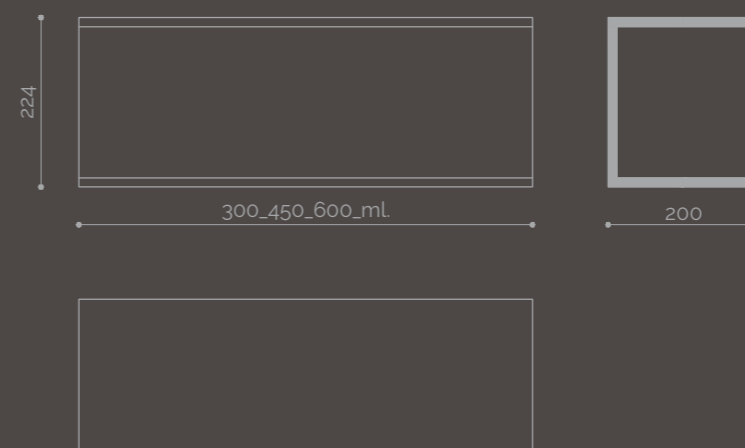

Icons | SISTEMA C

SISTEMA C Mensole realizzate in Corian® Solid Surface. Sistema di fissaggio a scomparsa.

SISTEMA C shelves made in Corian®. Concealed fixing system.