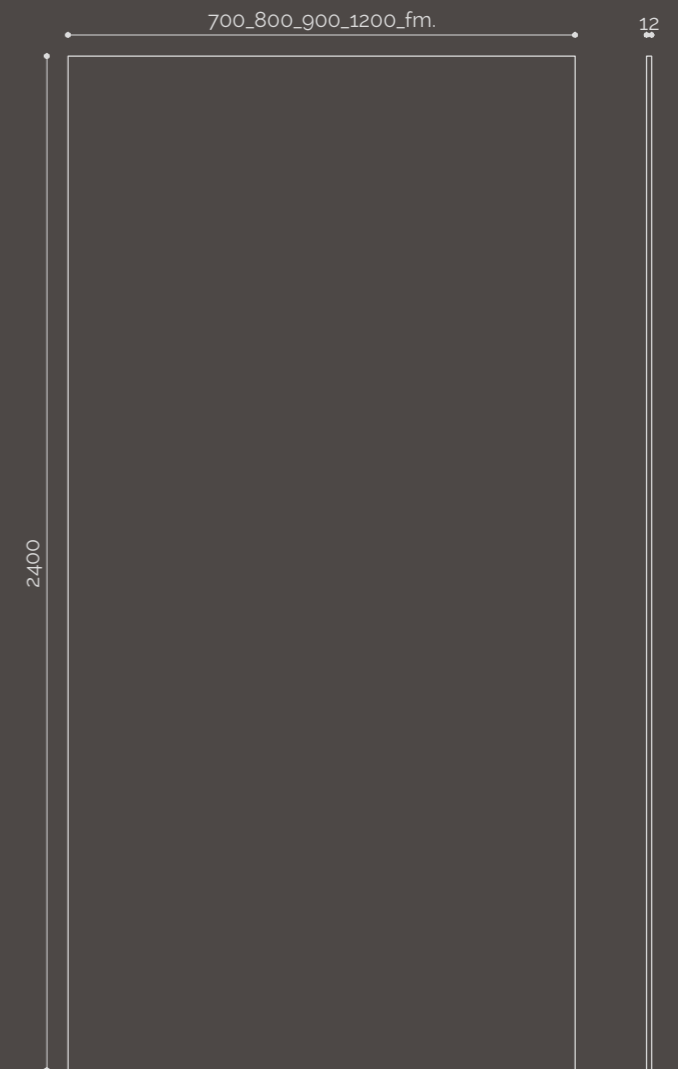

Icons | MY PANEL

Pannello in Corian® Solid Surface.
La traslucenza di alcuni colori della gamma, permette di ottenere un'illuminazione d'effetto.

Corian® Solid Surface panel.
The translucency of some colors of the range, allows to obtain an effect lighting.