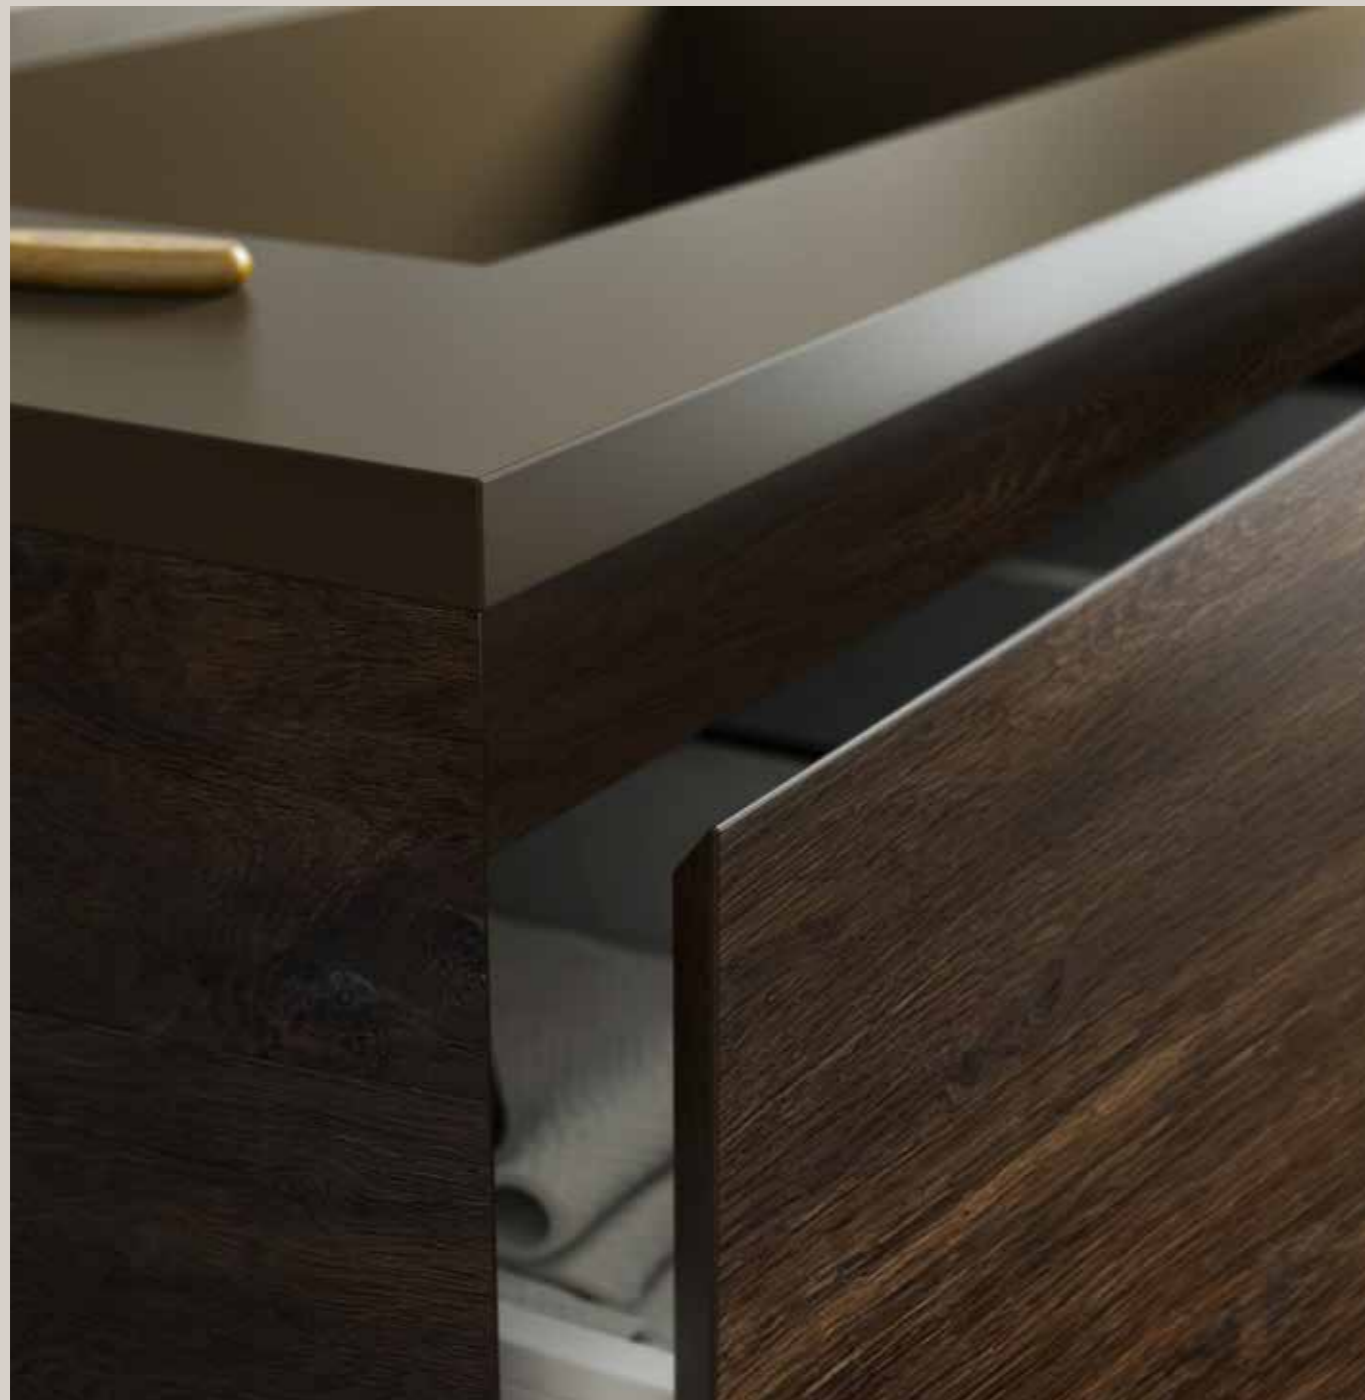

PLAY ESSENCE

La ricerca di essenzialità e singolarità si declina nelle venature senza fine del Brownie che, in continuità tra fianco e cassetto viene intercettata dalla linearità del volume in finitura Corian® Deep Sable top e lavabo integrato.

The search of essentiality and singularity is expressed by the Brownie's endless grain continuity between doors and sides. the Corian® Deep Sable volume intercepts the war of this natural wood.

in scena | on stage:
mood wood | brownie
Deep Sable | Corian® Solid Surface
Glacier White | Corian® Solid Surface