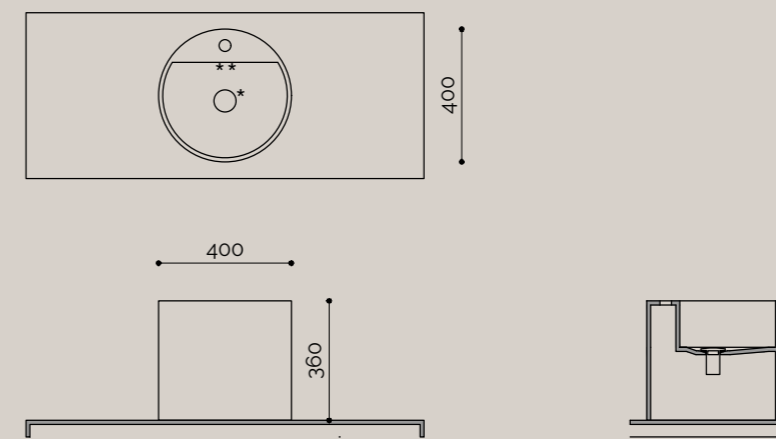

Over counter washbasin | Catino | ITube mix

iTube Mix basin made in Corian® Solid Surface, cylinder-shaped has an intermediate connected bottom with a push drain plugged in Corian® Solid Surface. Over-counter or wall-hung (with suitable brackets) installation. This model is designed for integrated faucet. Slim rim 12mm. The height of 36cm can be reduced up to 24cm on request. Dim. Diam. 40 x H.36cm.