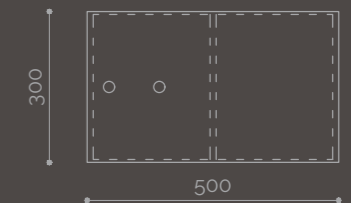

Icons | DIRTY

Cestone porta biancheria dalla forma monolitica, realizzato interamente in Corian® Solid Surface, caratterizzato da una chiusura slim che rende minimo lo spessore del coperchio. Disponibile con diciture "lights" o "darks".

Dirty: Laundry basket with a monolithic shape, made entirely of Corian® Solid Surface, characterized by a 45° closure that makes the thickness of the cover invisible. Available with words "lights" or "darks".