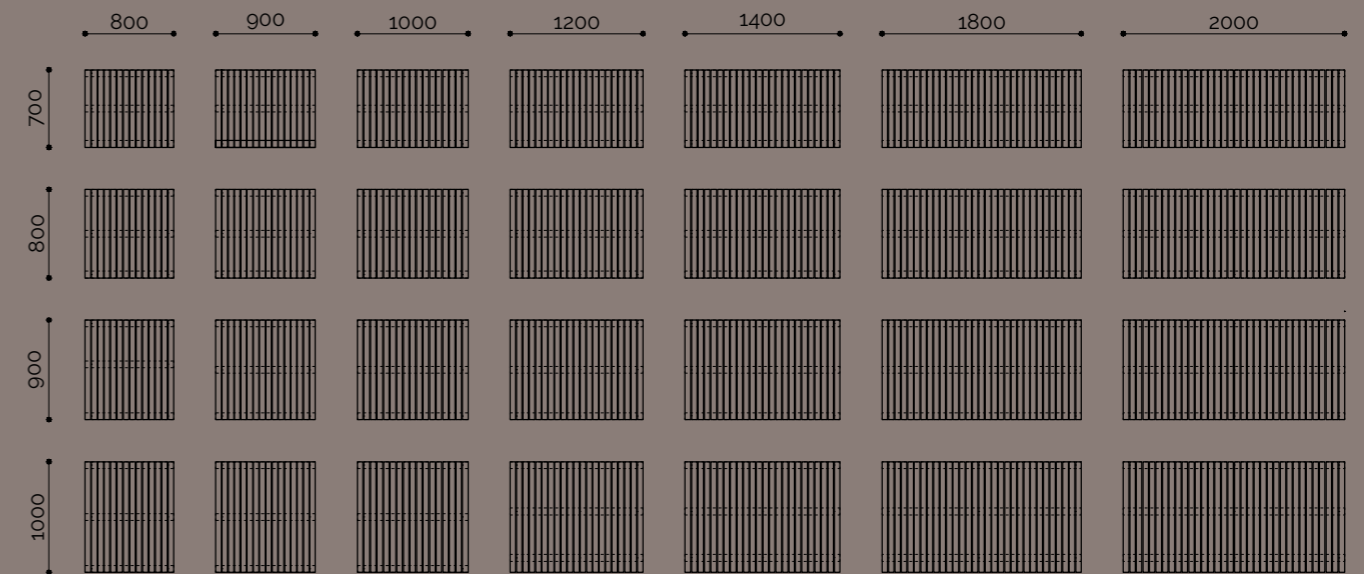

Shower trays | BPAD

Bpad is a shower tray made in Corian® Solid Surface without the drain. Ideal for installation in waterproof basin. Equipped with adjustable feet in height from 6 to 8cm for perfect grip even on sloping surfaces. Standard and customizable dimensions.