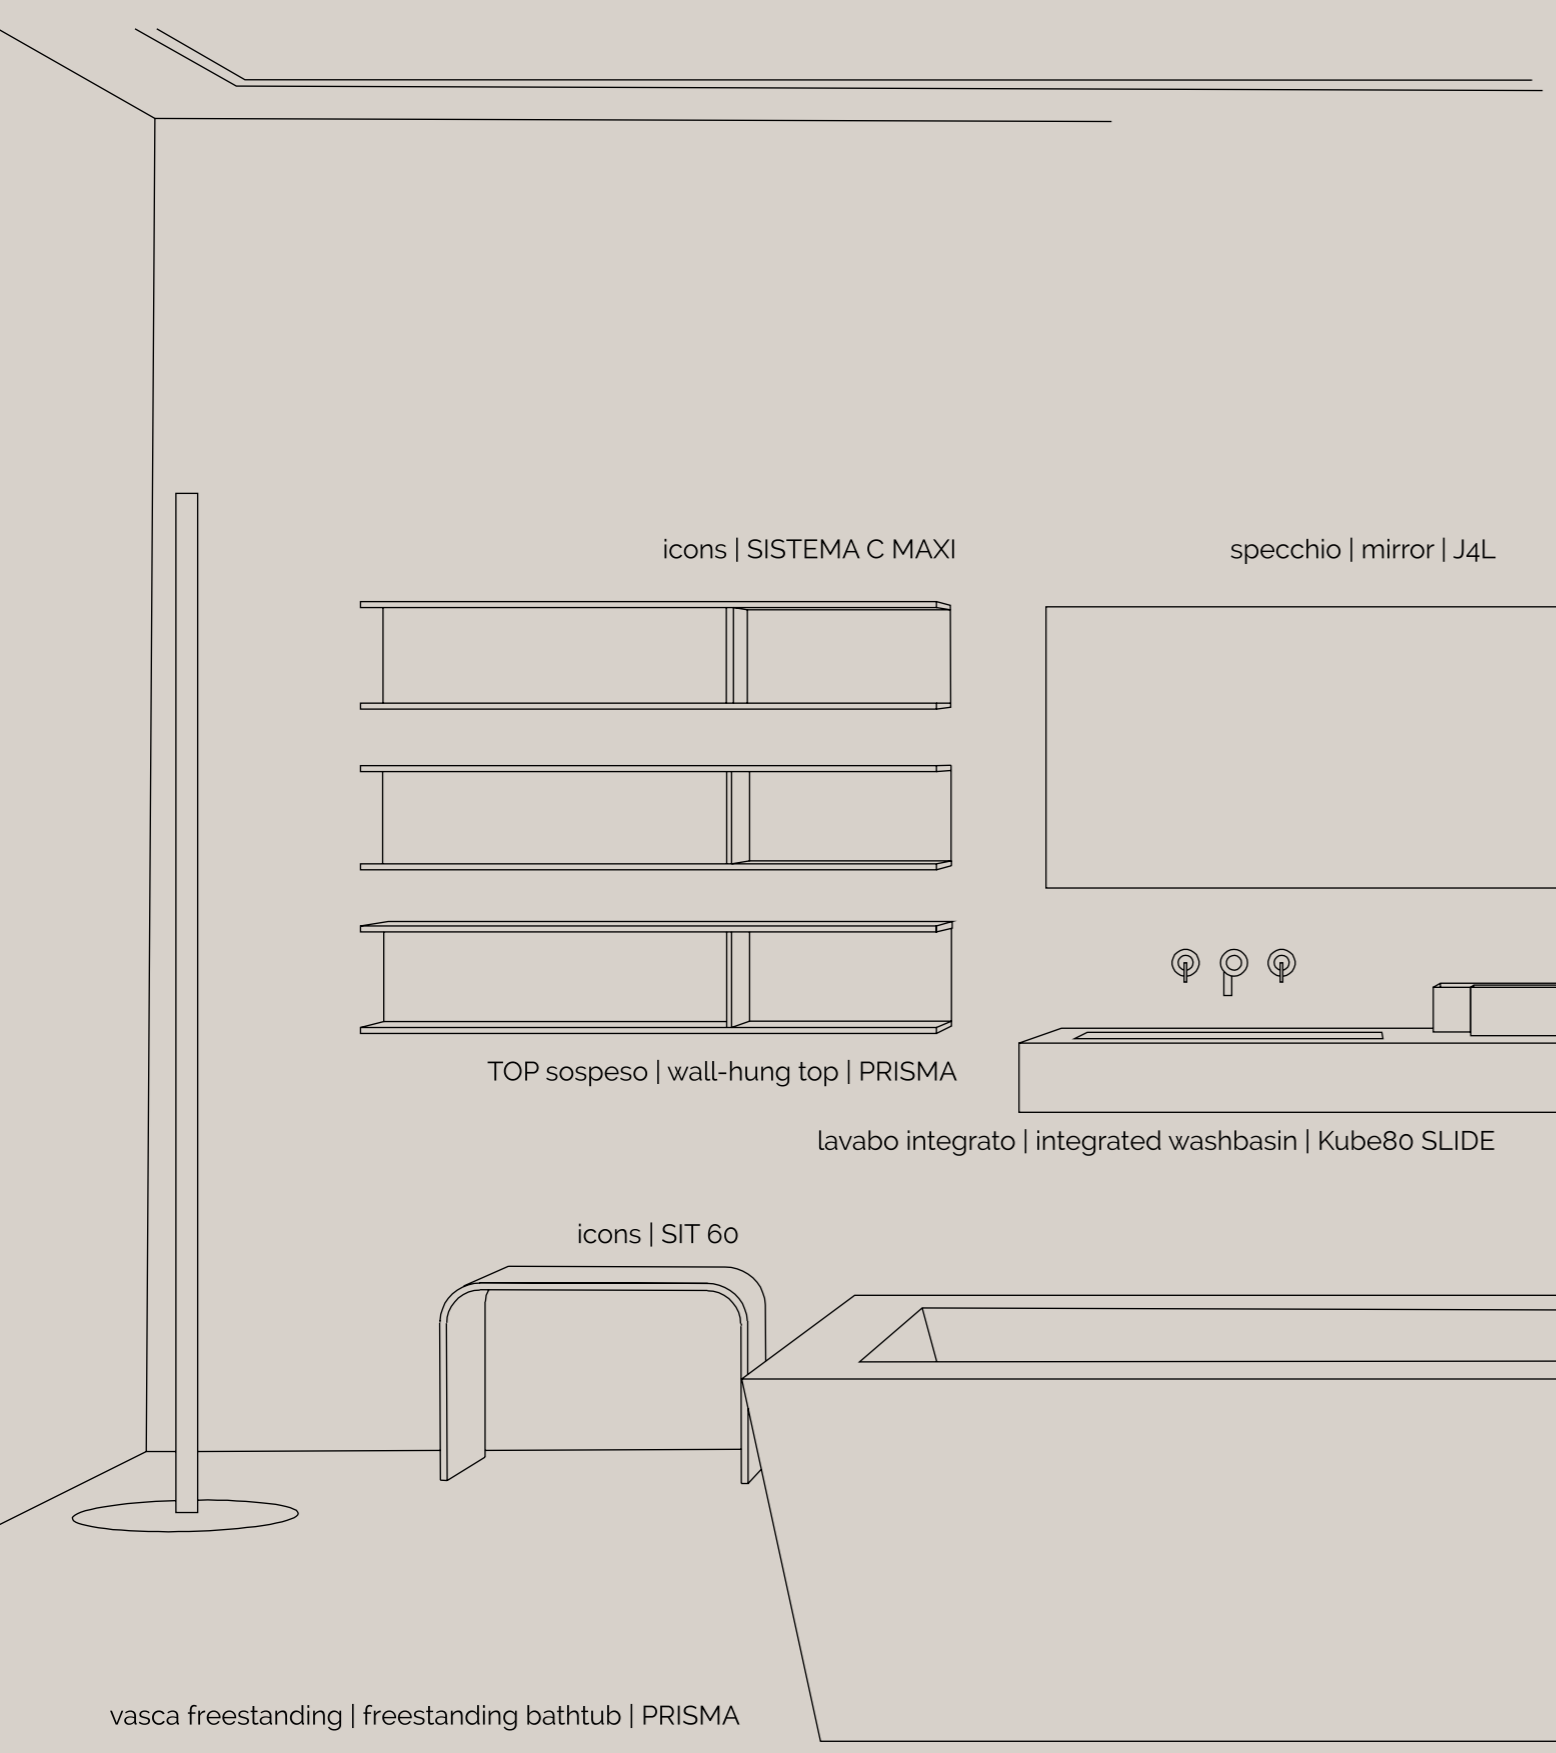

# PURO

PROGETTO PRISMA | PRISMA PROJECT

specchio | mirror | J4L

icons | BBOX

icons | FUN&FUNNY

icons | PIT

piatto doccia | shower tray | DOWNFREE

vasca freestanding | freestanding bathtub | PRISMA