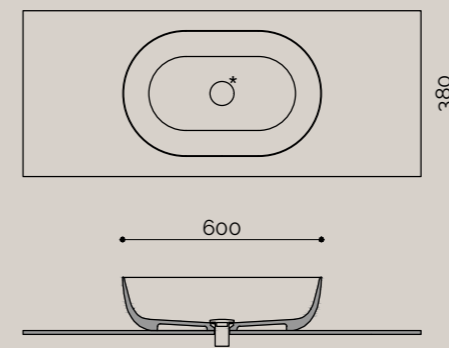

Over counter washbasin | CIOTOLE | MAGNUM

Magnum SP is a bowl in Solid Surface® with a push drain plugged in Corian®, exclusively in glacier White. Super Slim rim 5mm. Dim. L.60 x P.38 x H.16cm.