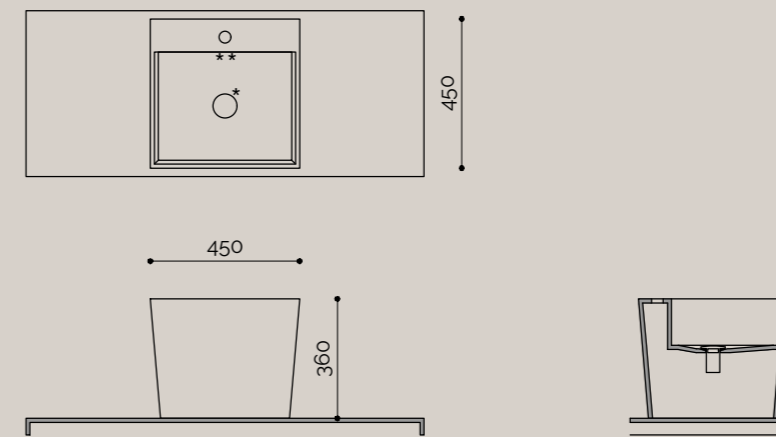

Over counter washbasin | Catino | PRISMA mix

Prisma Mix basin made in Corian® Solid Surface, prism-shaped with a push drain plugged in Corian® Solid Surface. Over-counter or wall-hung (with suitable brackets) installation. This model is designed for integrated faucet. Slim rim 12mm. The dimensions are customizable on request. The height of 36cm can be reduced up to 24cm on request. Dim. L.45 x P.45 x H.36cm.