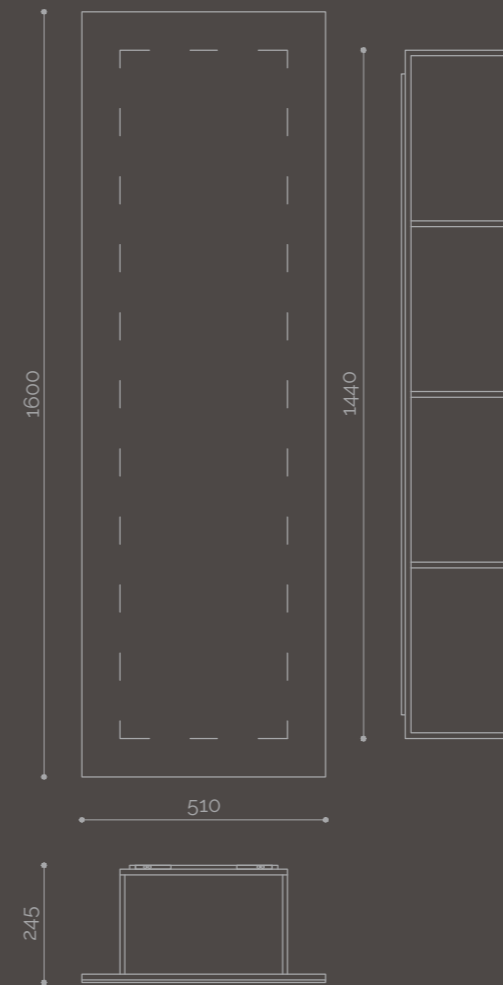

Icons | SELFIEBOX

Specchio a sospensione con modulo contenitore in Corian® Solid Surface. I quattro vani a giorno passanti lo rendono utilizzabile da entrambi i lati.

Selfie box: Equipped front stand mirror with 4 open compartment in Corian® Solid Surface. Integrated concealed suspension mounting syst.