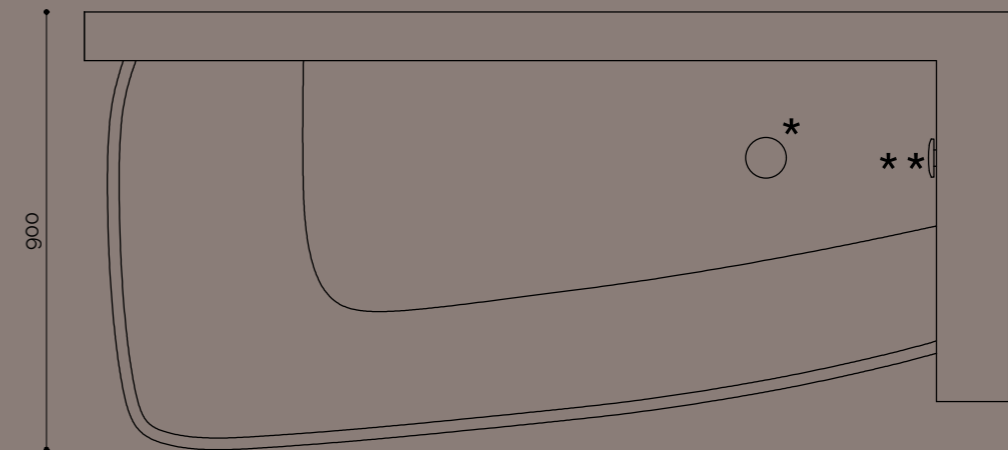

vasche freestanding | Trenta6bathtub®

Trenta6bathtub®, ispirata al mito degli androgini di Platone e omaggio alla donna CEO di **acquapazza** Bruna Buglione, disegnata dall' Architetto Natale Fortino Rinaldi, è espressione dell'incontro di due elementi opposti, che si fondono in modo impercettibile creando un elemento d'arredo dal design innovativo ed esclusivo.

Trenta6bathtub® inspired by the myth of the androgynies of Platone and tribute to the woman CEO of **acquapazza** Bruna Buglione, designed by the Architect Natale Fortino Rinaldi, is the expression of the indiscernible fusion of two opposing elements creating a piece of furniture with an innovative and exclusive design.

NATALE
FORTINORINALDI
ARCHITETTO