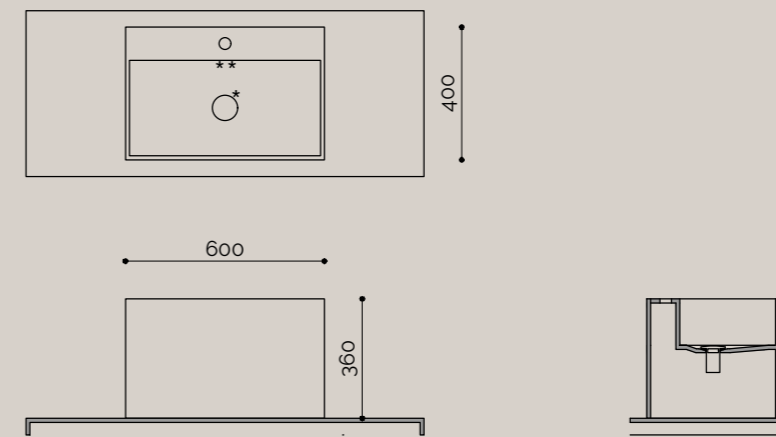

Over counter washbasin | Catino | iCube xl mix

Cube XL Mix basin made in Corian® Solid Surface, is characterized by a rectangular shaped with a push drain plugged in Corian® Solid Surface. Over-counter or wall-hung (with suitable brackets) installation. This model is designed for integrated faucet. Slim rim 12mm. The dimensions are customizable on request. The height of 36cm can be reduced up to 24cm on request. Dim. L.60 x P.40 x H.36cm.