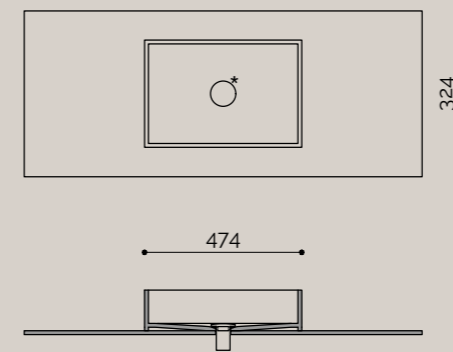

Over counter washbasin | Kube45

Kube45 SP washbasin made in Corian® Solid Surface with push drain plugged in Corian®. Over-counter or semi-recessed installation. Slim rim 12mm. Dim. P.32.4 x L.47.4 x H.12cm.