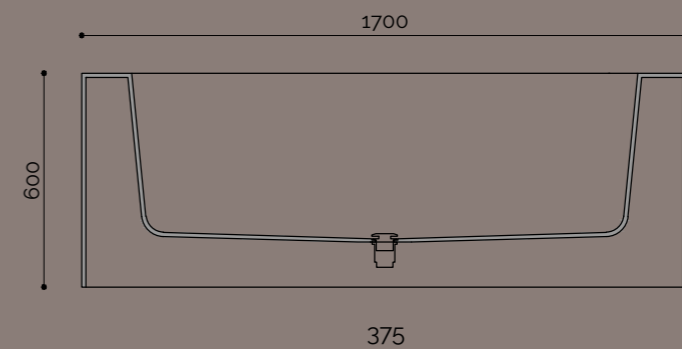

h. interna 45cm | inner h 45cm
* piletta in Corian® Solid Surface | * drain made in Corian® Solid Surface