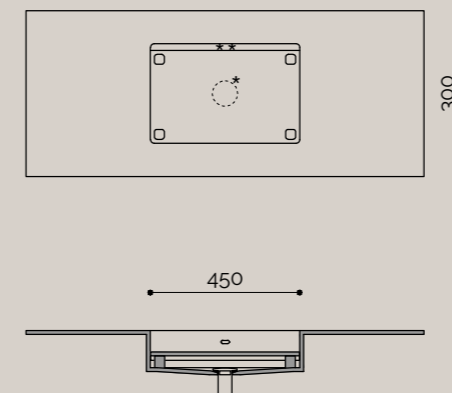

In picture: integrated version with top of 2.4 cm
Available also for top 1.2 - 2.4 - 5 - 10 - 15 cm