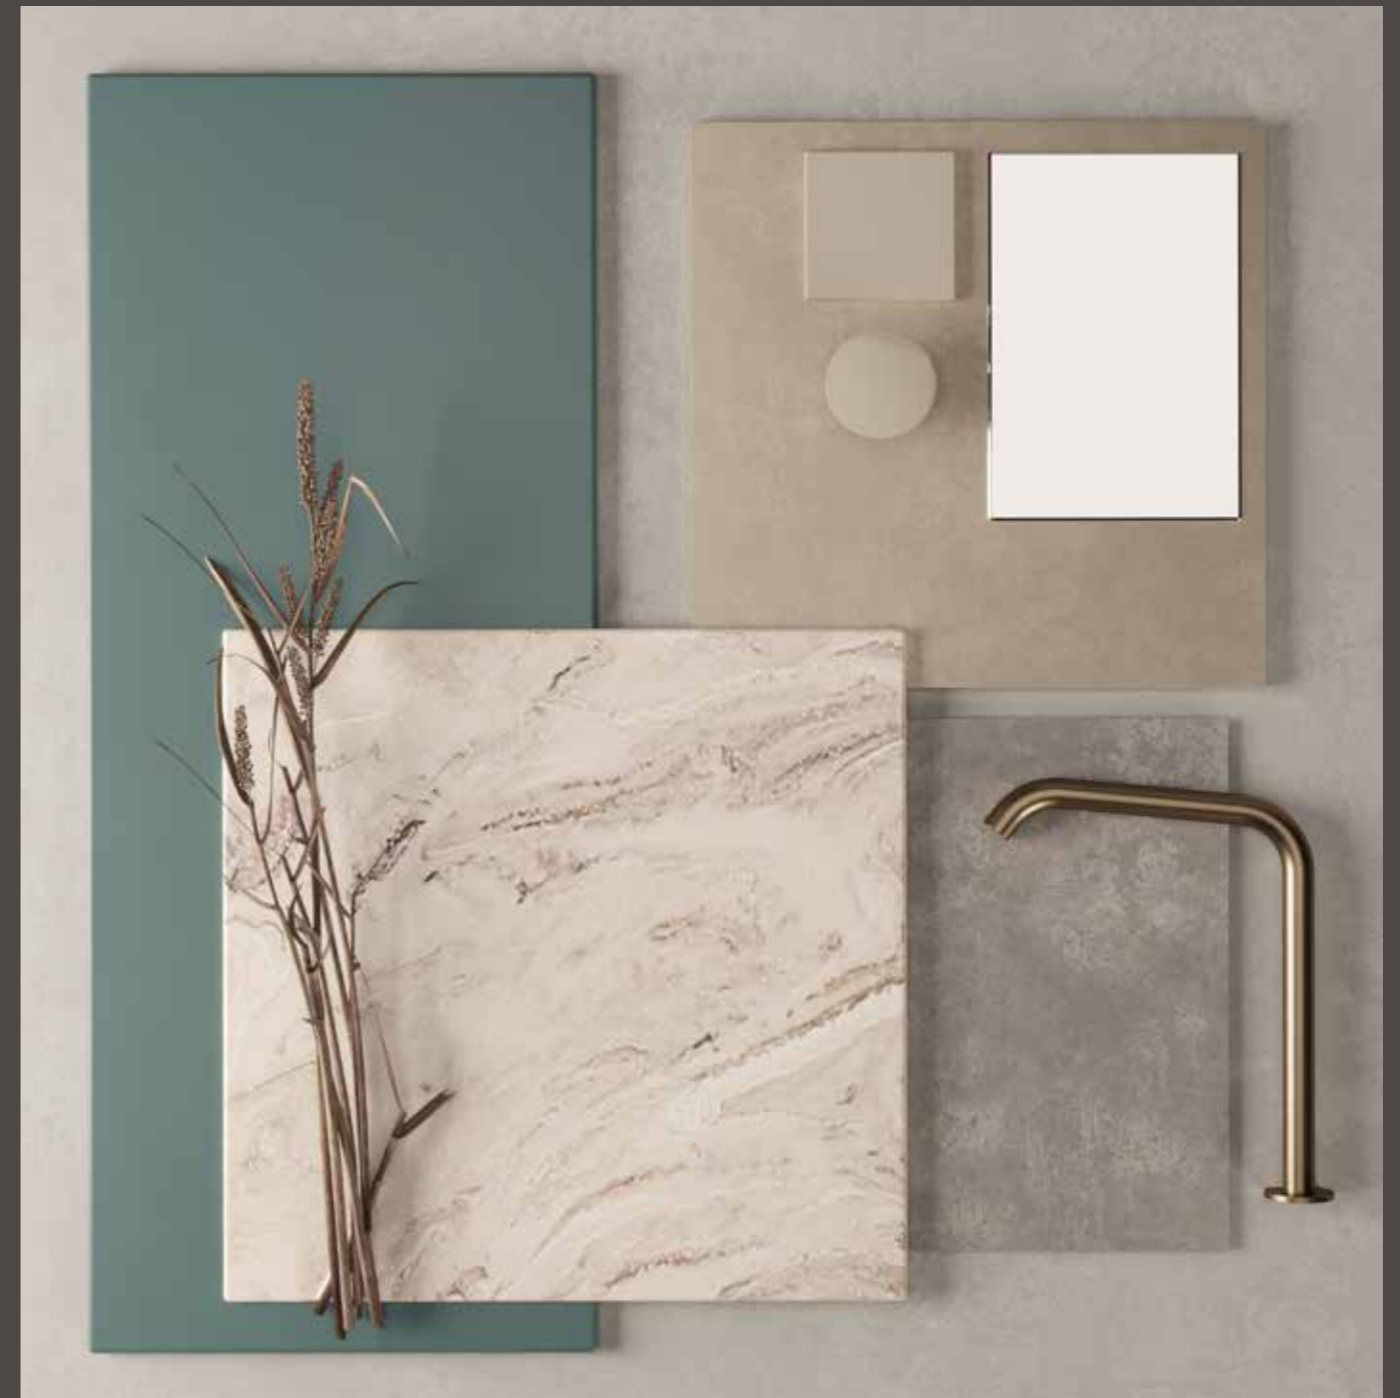

PURO

PROGETTO RADIUS | RADIUS PROJECT

in scena | on stage:

Verdant | Corian® Solid Surface
Elegant Grey | Corian® Solid Surface
Athena Grey | Corian® Solid Surface
Dune Prima | Corian® Solid Surface