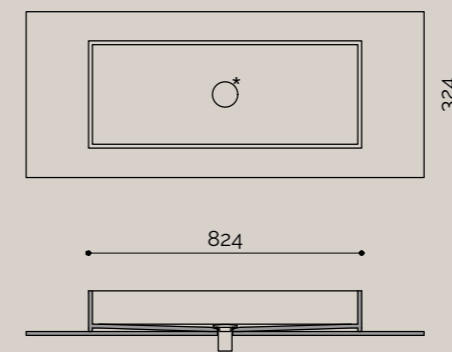

Over counter washbasin | Kube80

Kube80 SP washbasin made in Corian® Solid Surface with push drain plugged in Corian®. Over-counter or semi-recessed installation. Slim rim 12mm. P.32.4 x L.82.4 x H.12cm.