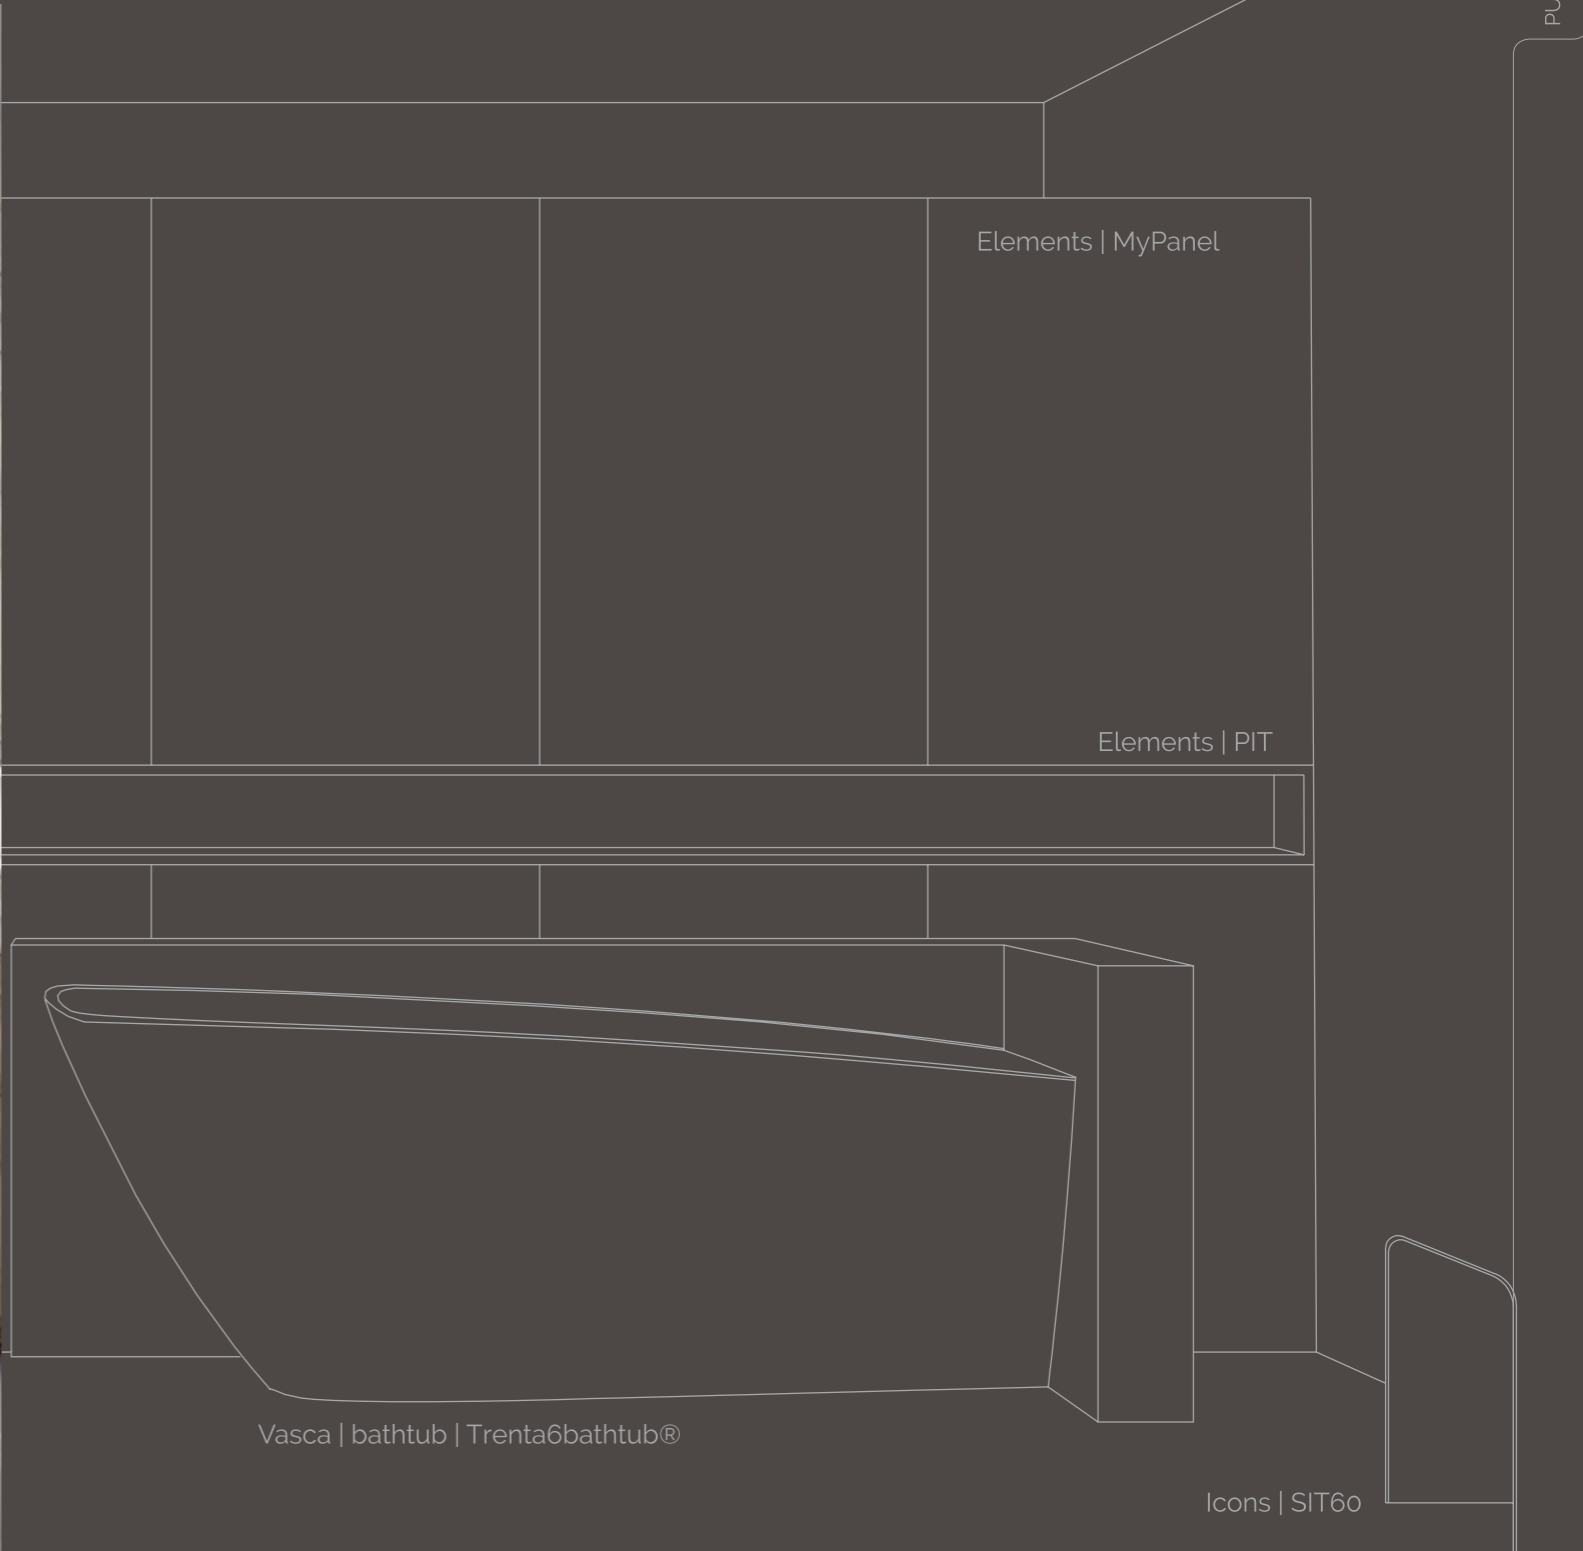

Vasca | bathtub | Trenta6bathtub®

Elements | MyPanel

Elements | PIT

Icons | SIT60