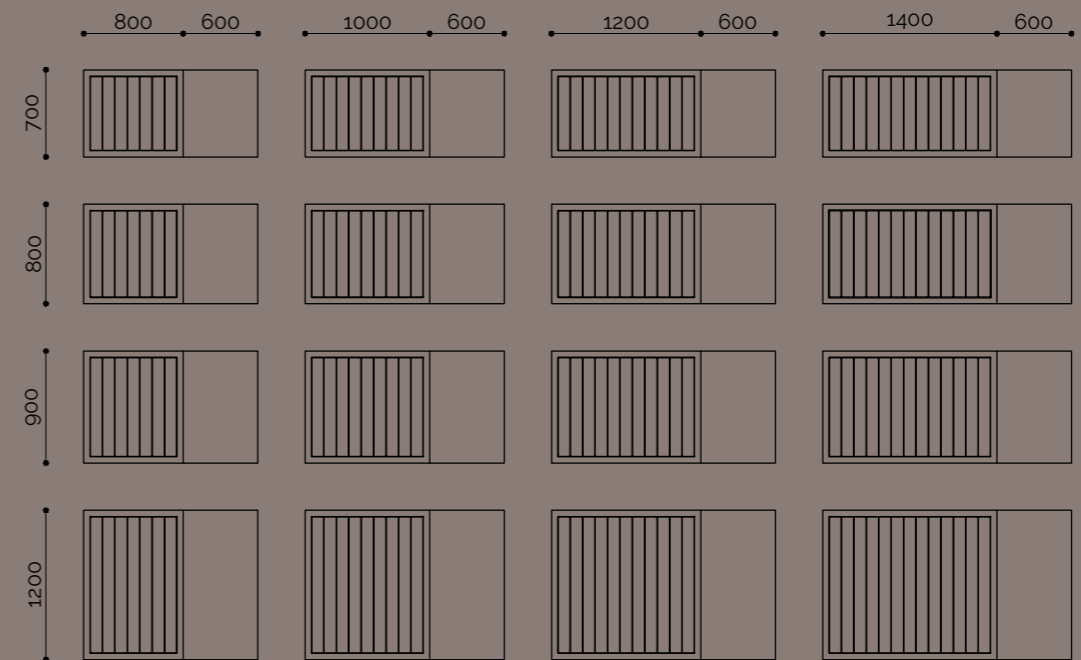

Shower trays | SLICE + step

Slice Step is a shower tray made Corian® Solid Surface characterized by plug-in slats which are removable for background inspection and an additional flat portion for walk in shower enclosure. The milled bottom optimizes the flow of water towards the drain. Customizable in dimensions of perimeter rim. Available in two tone between frame and slats.