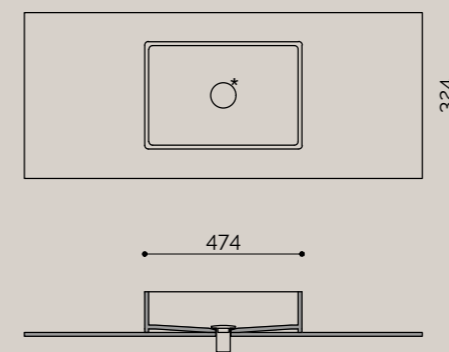

Over counter washbasin | Rounded45

Rounded45 SP washbasin made in Corian® Solid Surface with a push drain plugged in Corian®.
Over-counter or semi-recessed installation. Slim rim 12mm.
Dim. P.32.4 x L.62.4 x H.12cm.