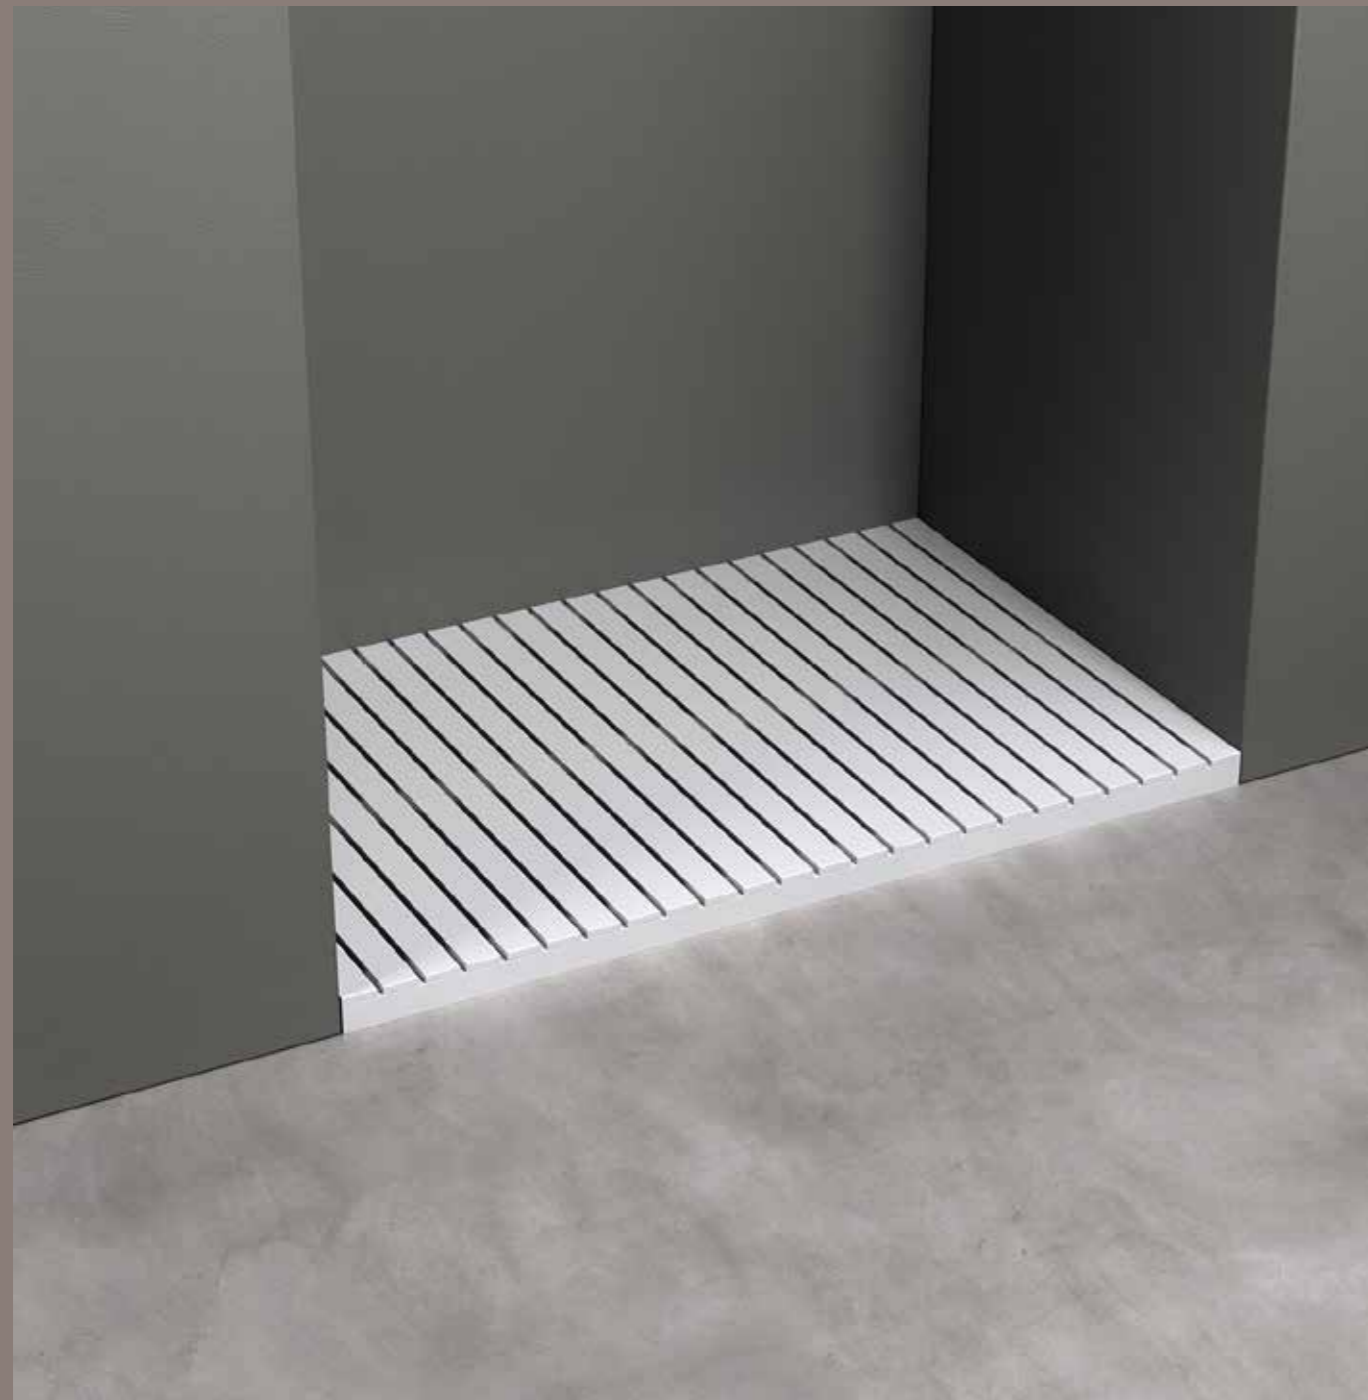

piatti doccia | BPAD

Bpad è una pedana doccia in Corian® Solid Surface senza piletta. Ideale per installazione in bacino impermeabilizzato, dotata di piedini regolabili in altezza da 6 a 8cm per la perfetta aderenza anche su superfici con pendenza. Dimensione standard e personalizzabile.