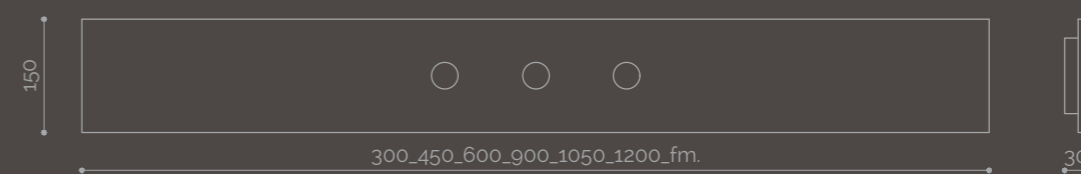

Icons | FUN MIX

Fun Mix Sistema schienale a corredo di top, per installazione a parete interno doccia. Realizzato in Corian® Solid Surface permette l'integrazione dei miscelatori a parete provvisti di idonea prolunga.
Disponibile in versione H.15cm da top ed a parete, nella versione H.24cm esclusivamente da appoggio su top.

FUN Mix is a wall system made in Corian® Solid Surface to complete tops, for indoor shower wall installation. Allows the integration of wall faucet fitted with a suitable extension. It is available in two Dimension: H.15cm for backsplash and wall freestanding system, H.24cm just for backsplash.