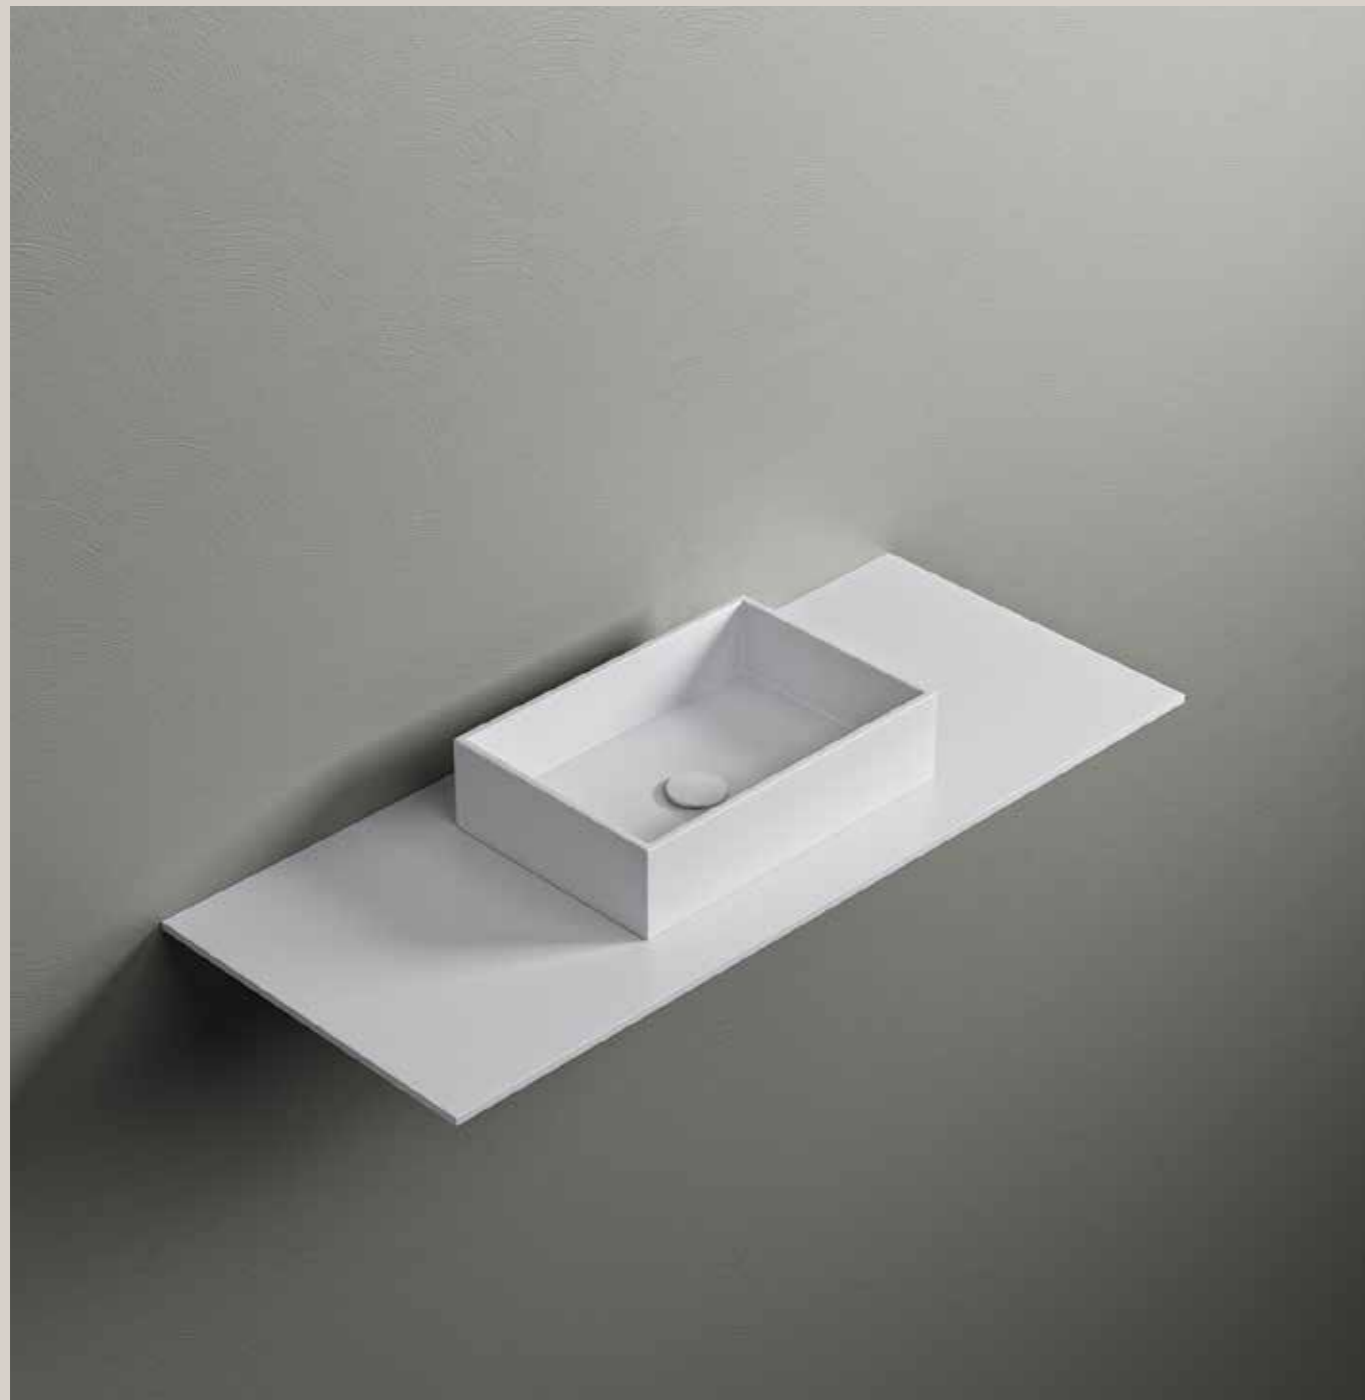

lavabi sopra piano | Kube45

Il lavabo Kube45 SP in Corian® Solid Surface con piletta click clack e copri piletta in finitura Corian® in tinta. Installazione in appoggio o semincasso. Bordo slim 12mm. Dim. P.32.4 x L.47.4 x H.12cm.