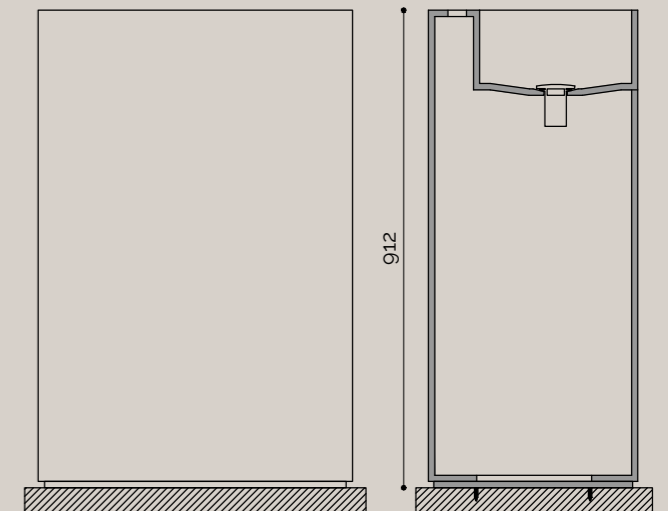

h. interna 150 | inner h 150
* piletta in Corian® Solid Surface | * drain made in Corian® Solid Surface
** troppopieno sempre incluso | ** integrated overflow system