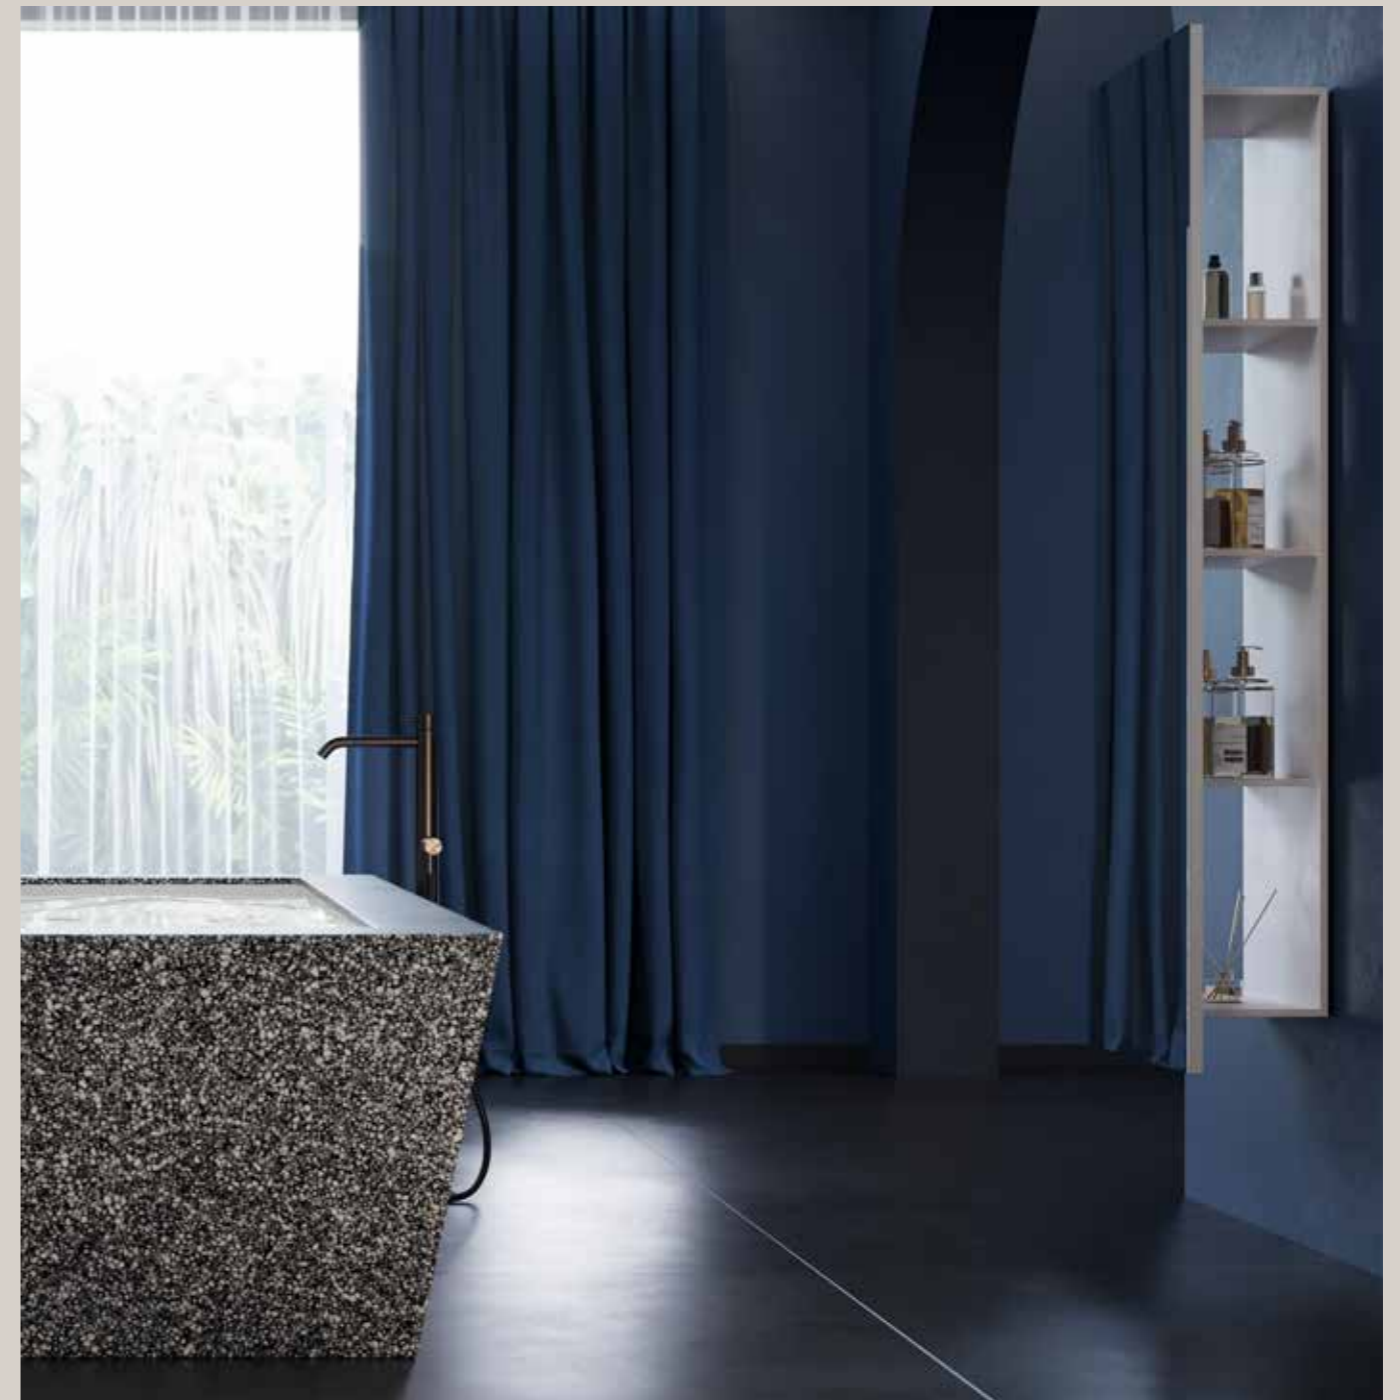

# PURO

PROGETTO PRISMA | PRISMA PROJECT

Lavabo freestanding | freestanding washbasin | PRISMA

Vasca freestanding | freestanding bathtub | PRISMA

Top | PRISMA  
con Lavabo integrato Kube Slide  
with Kube slide integrated wash basin