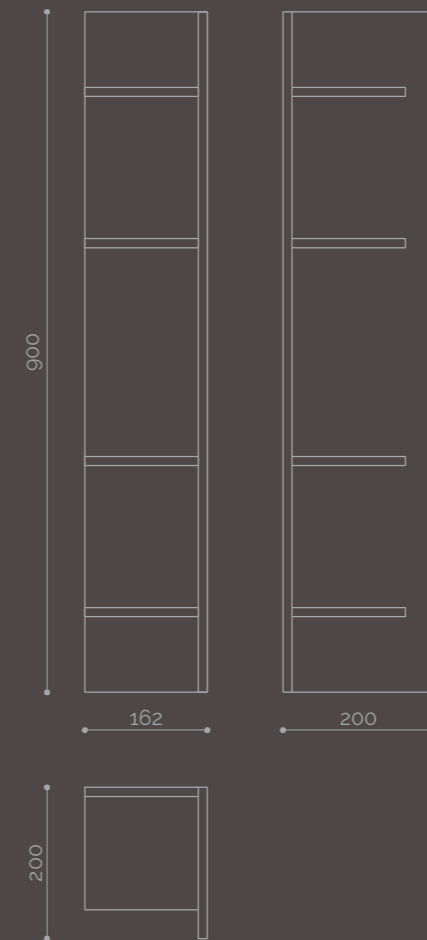

Icons | ZERODUE

Modulo a giorno realizzato completamente in Corian® Solid Surface. Mensole integrate fisse. Sistema di sospensione invisibile. Disponibili nella versione mono, bi e tri colors.

Zerodue is an open element made in Corian® Solid Surface. Integrated fixed shelves. Available in one color or mixed Corian® Solid Surface colors. Concealed suspension mounting system.