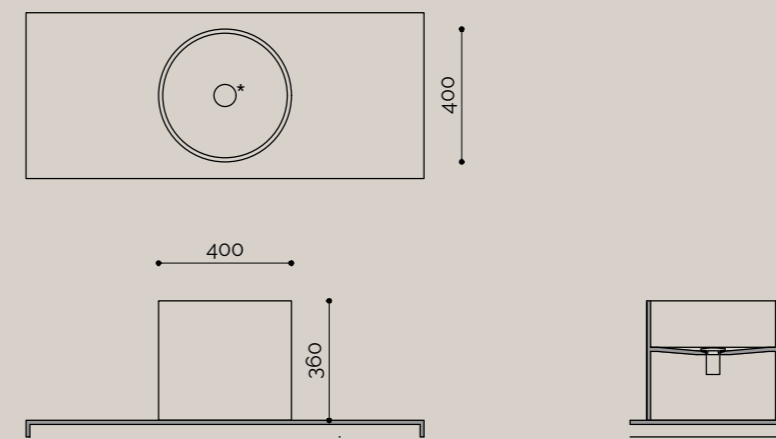

Over counter washbasin | Catino | ITube

I Tube basin made in Corian® Solid Surface, cylinder-shaped has an intermediate connected bottom with a push drain plugged in Corian® Solid Surface. Over-counter or wall-hung (with suitable brackets) installation. This model is designed for external faucet (for faucet on wall and faucet on top). Slim rim 12mm. The height of 36cm can be reduced up to 24cm on request. Dim. Diam. 40 x H.36cm.