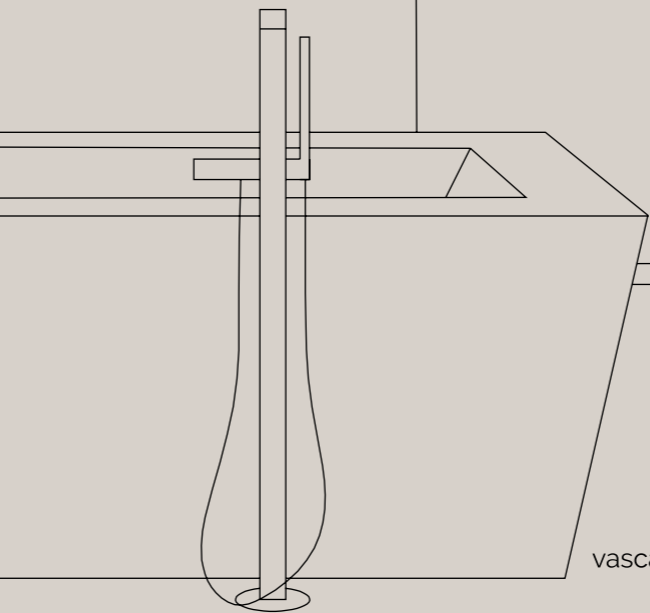

piatto doccia | shower tray | DOWNFREE

vasca freestanding | freestanding bathtub | PRISMA