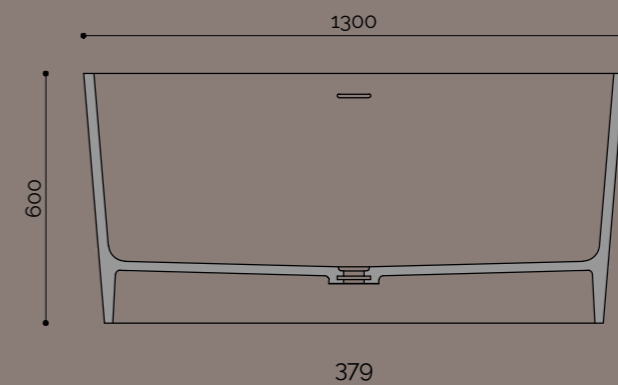

h. interna 46,5cm | inner h 46,5cm
* piletta in Corian® Solid Surface | * drain made in Corian® Solid Surface