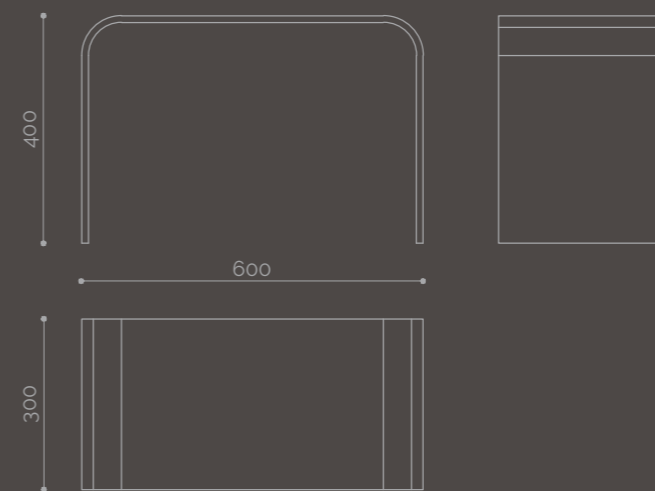

Icons | SIT60

Panca di cortesia in Corian® Solid Surface ottenuta per termoformatura della singola lastra. Utile come seduta per l'interno del vano doccia e come appoggio per biancheria ed accessori.

Corian® Solid Surface courtesy bench obtained by thermoforming the single slab. Useful as a seat for the inside of the shower and as a support for linen and accessories in general.