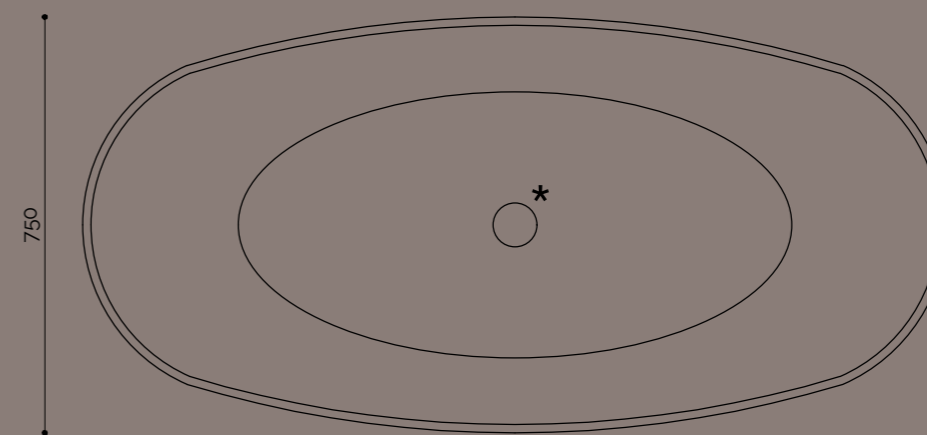

vasche freestanding | MINIOIDE