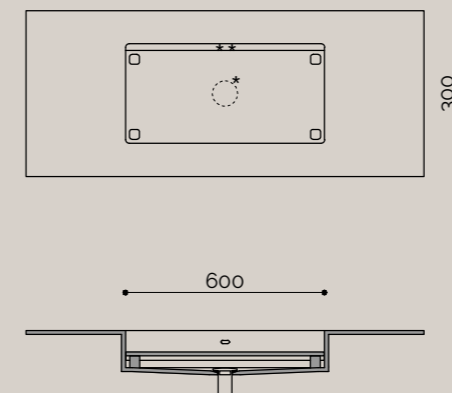

In picture: integrated version with top of 2.4 cm
Available also for top 1.2 - 2.4 - 5 - 10 - 15 cm