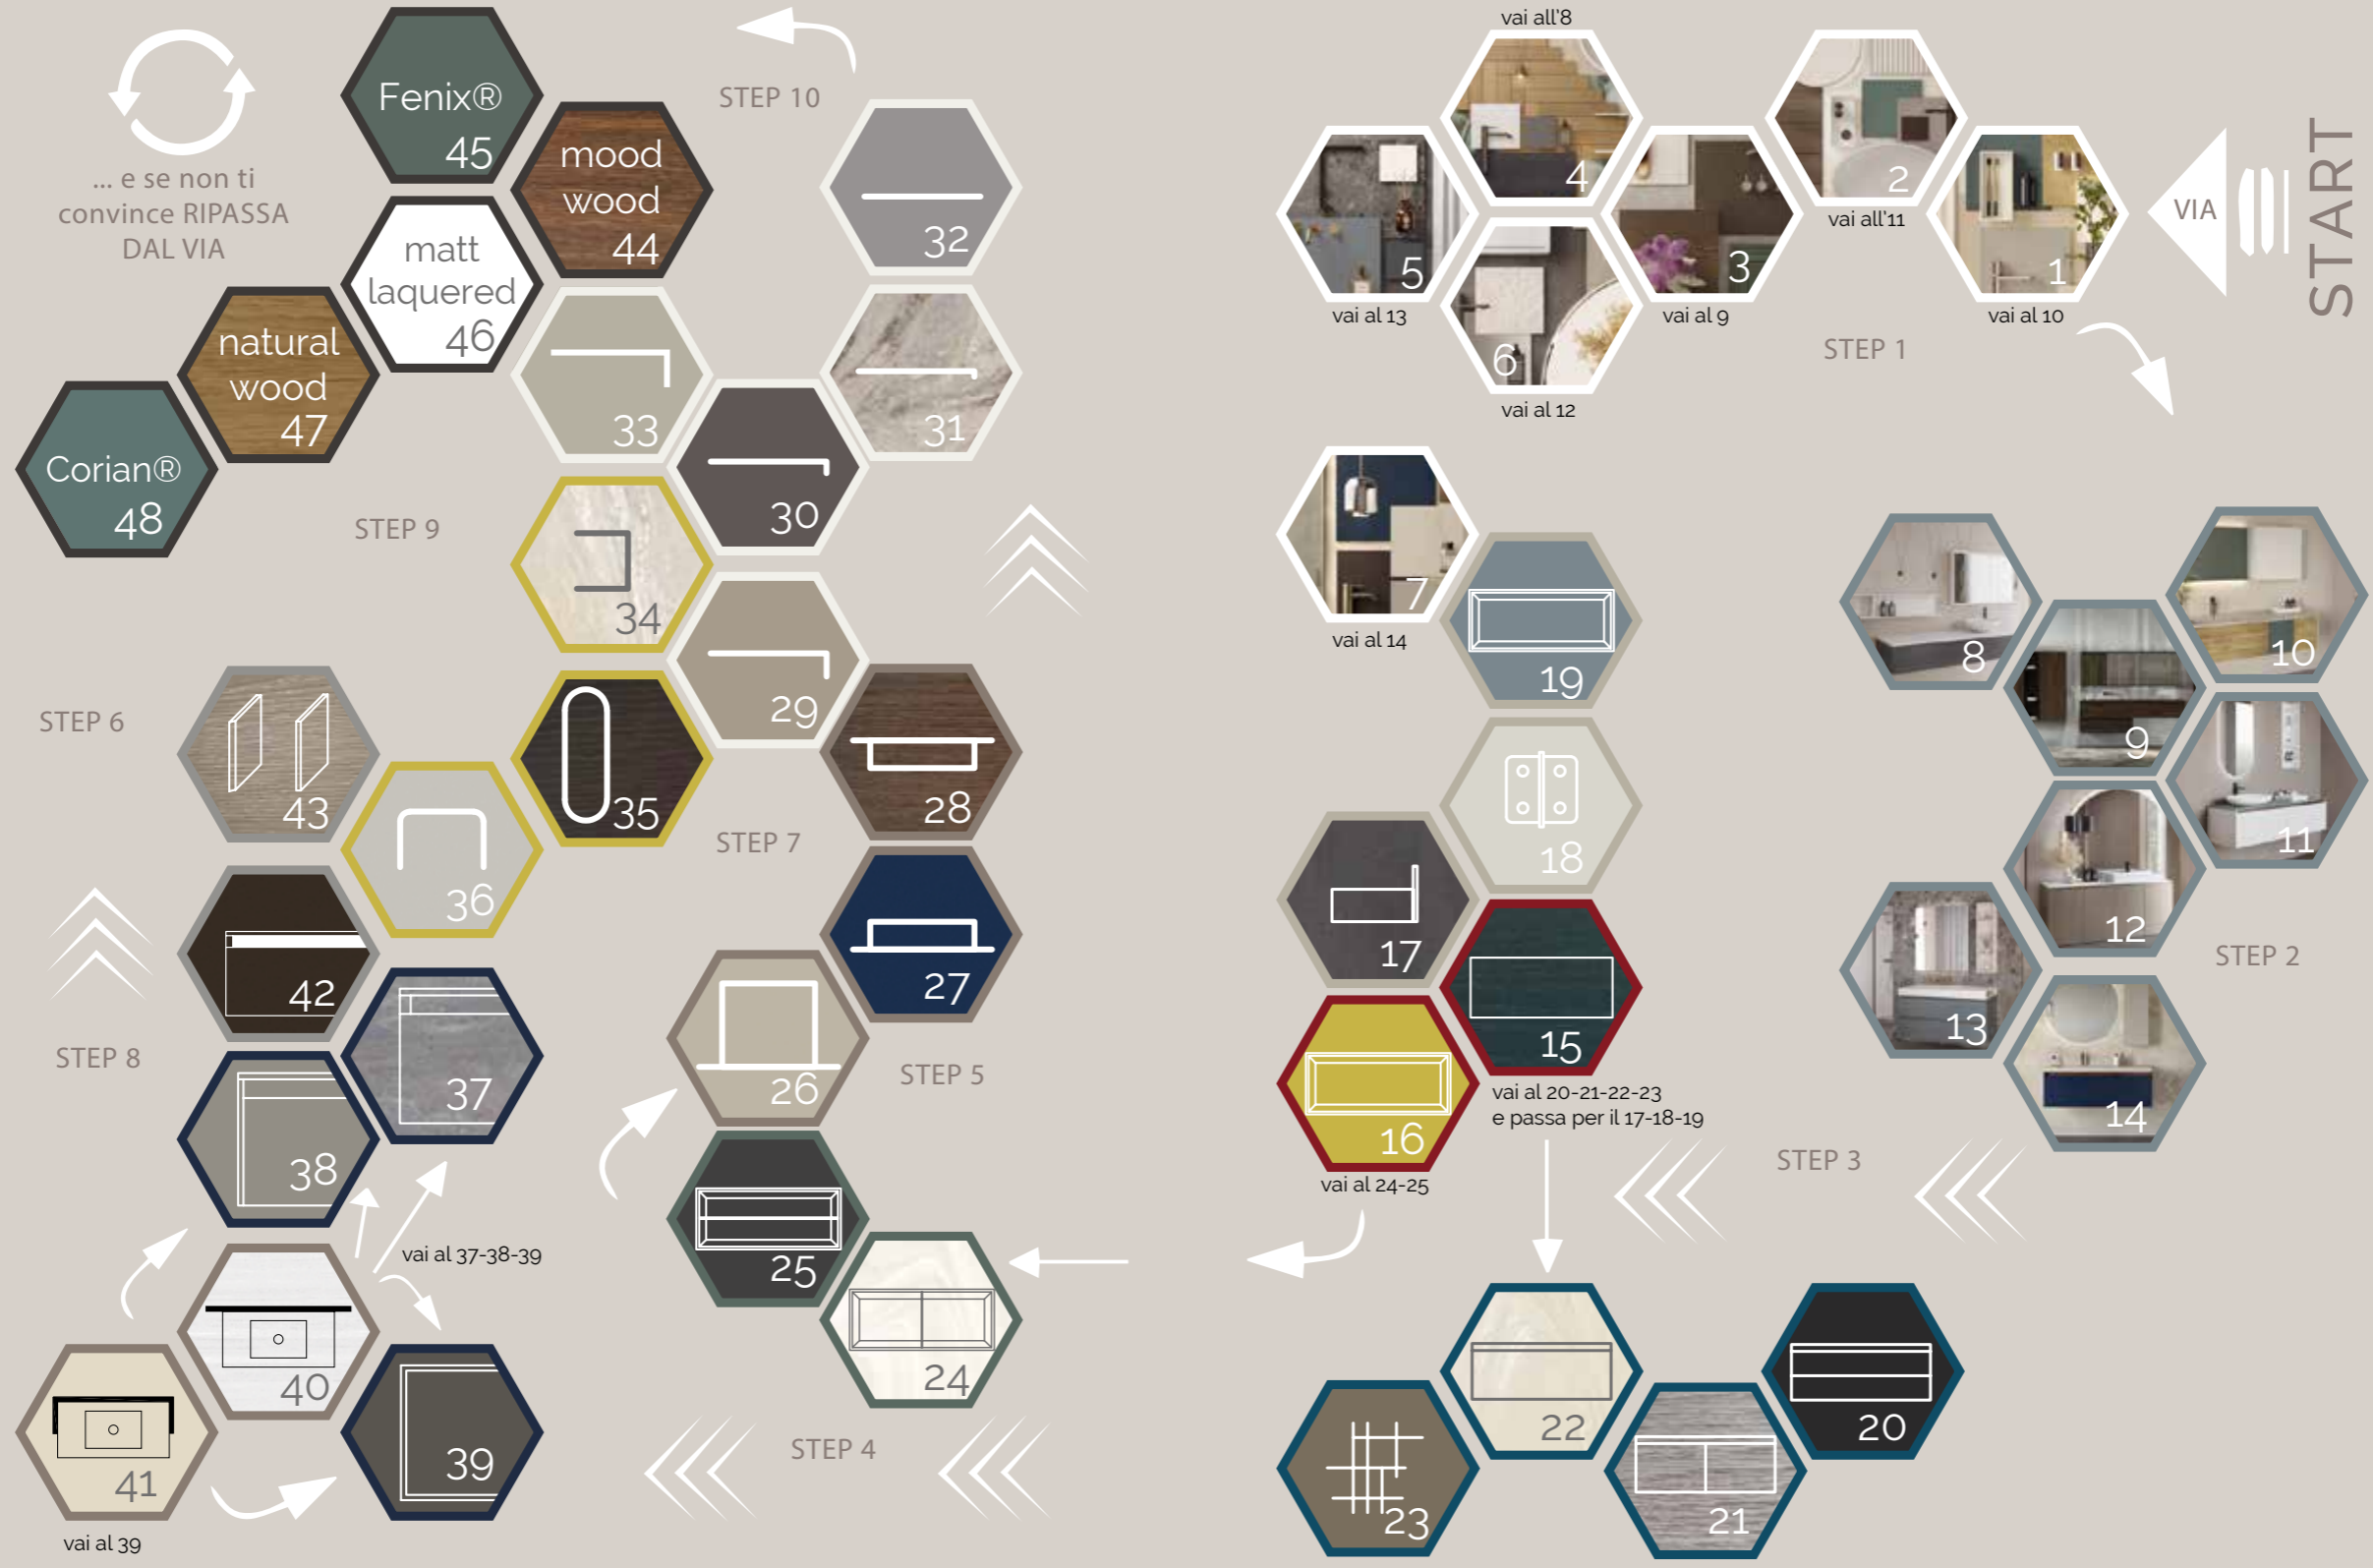

Deep Sable per Top SLIM plus con lavabo Kube
Deep Sable for SLIM Top plus with Kube washbasin