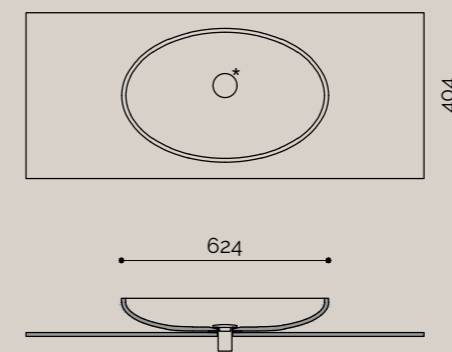

Over counter washbasin | CIOTOLE | STONE

Stone is an elliptical bowl made in Corian® Solid Surface. This model is available in two versions: over-counter or semi-recessed. Slim rim 12mm. Dim. L.62.4 x P.40.4 x H.10cm.