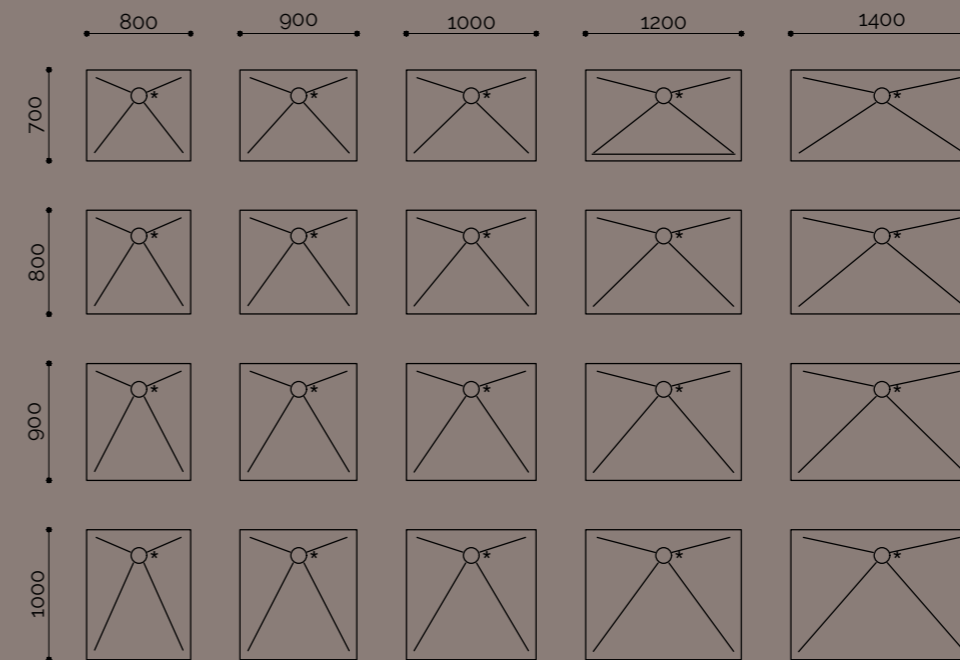

Shower trays | CRIS

Cris is a shower tray made in Corian® Solid Surface characterized by a bottom with a slope towards the drain. The dimensions provided in the catalog allow easy customization by working on the rim of the tray.