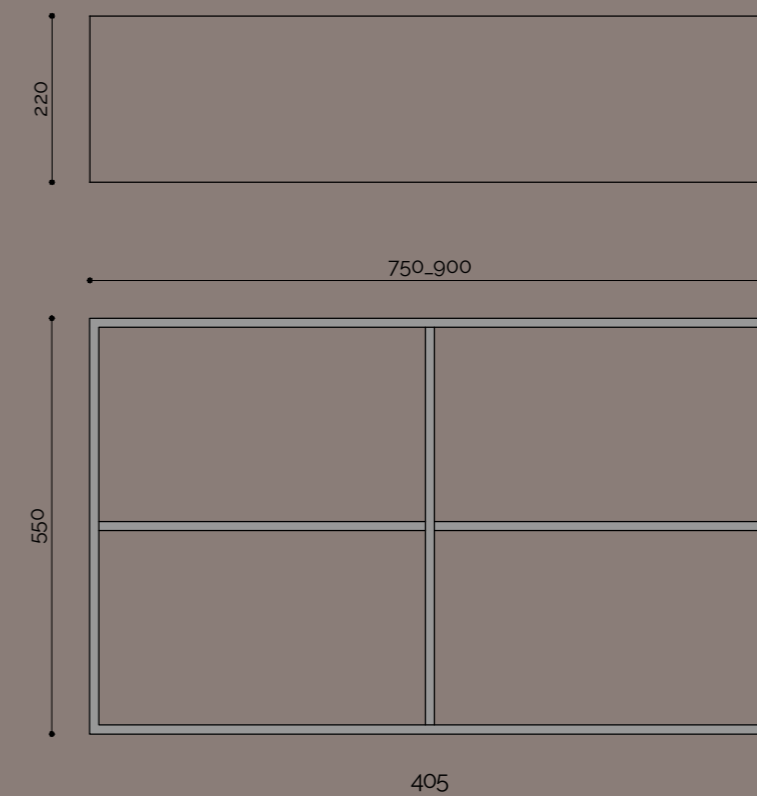

bathtub system | BOOKACCESSORY + back panel M

Bookaccessory M, is an extension in length of the bathtub to integrate an open compartment from the Slim rim of 12mm. It is possible to customize the Back panel, in different colour finish or in the materials finishes of acquapazza furniture.