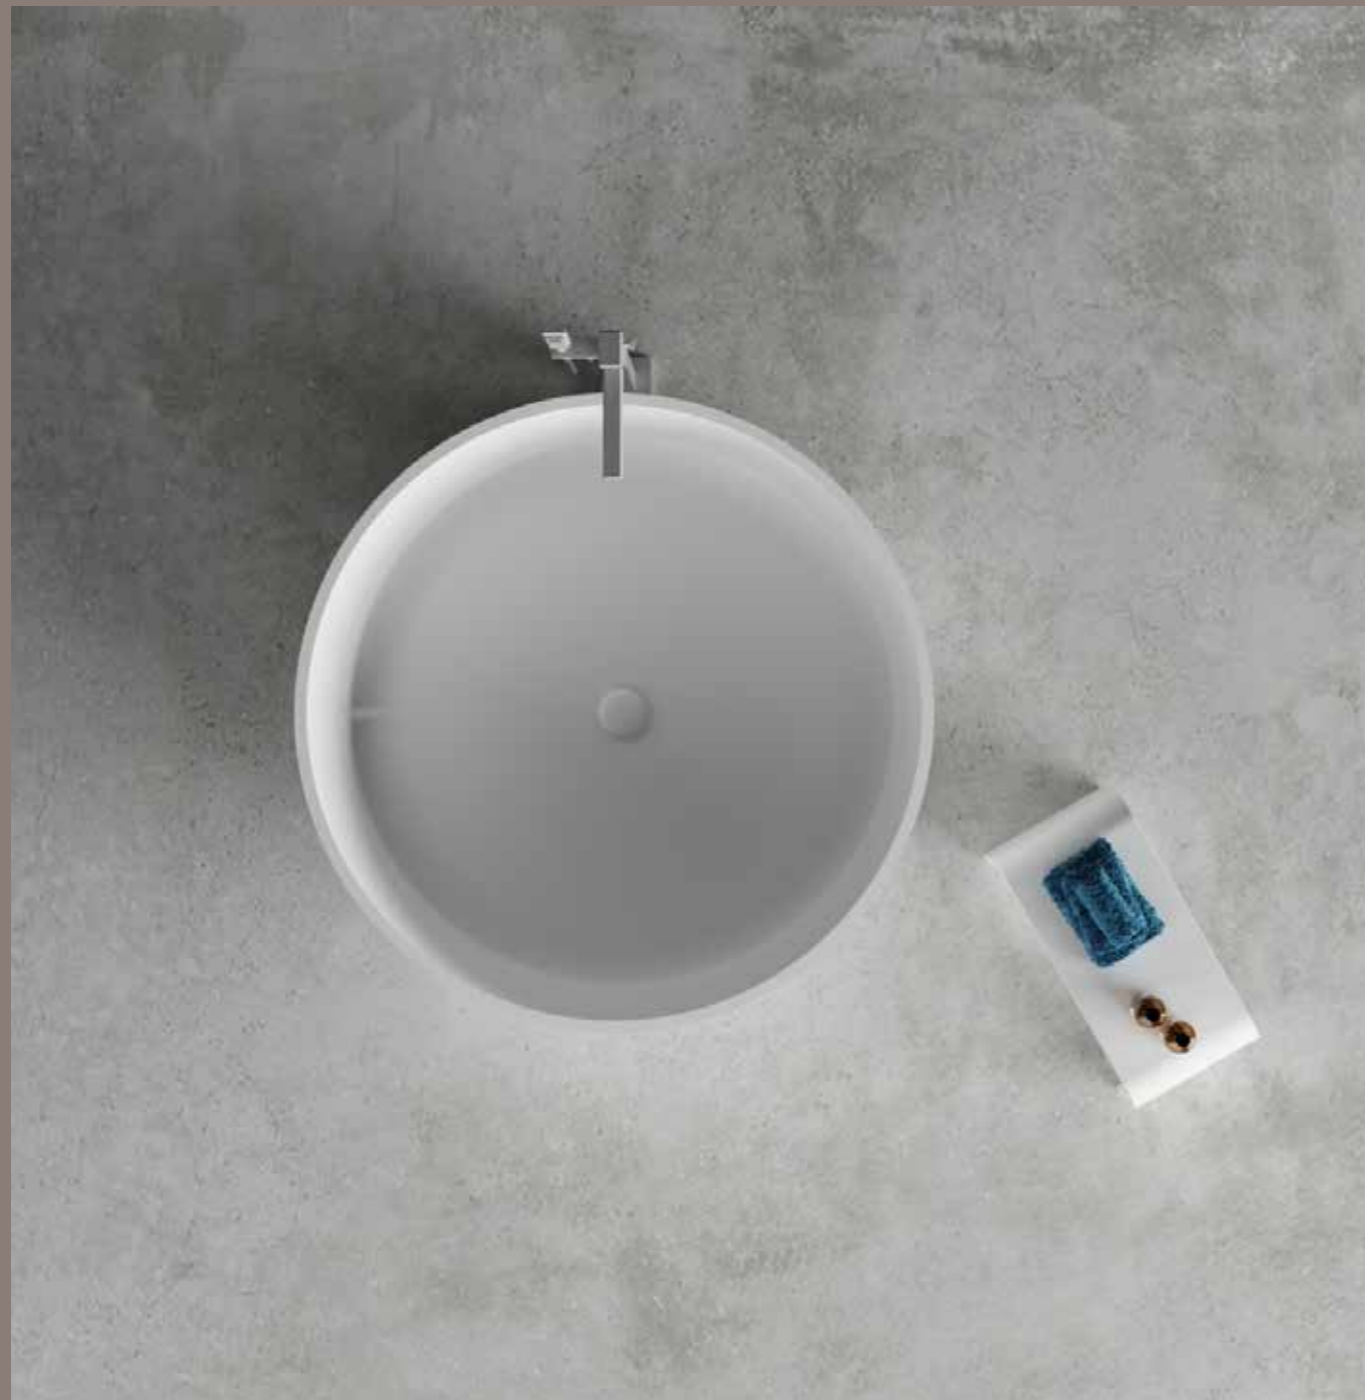

vasche freestanding | NUDE