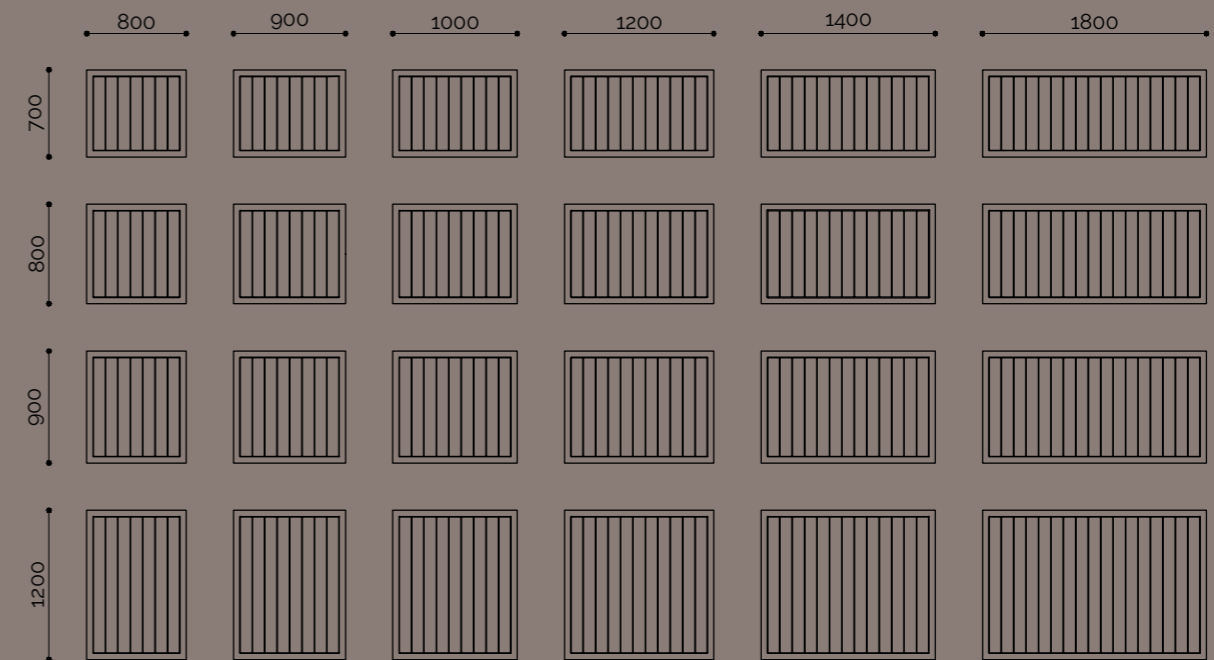

Shower trays | SLICE

Slice is a shower tray made Corian® Solid Surface characterized by plug-in slats which are removable for background inspection. The milled bottom optimizes the flow of water towards the drain. Customizable in dimensions of perimeter rim. Available in two tone between frame and slats.