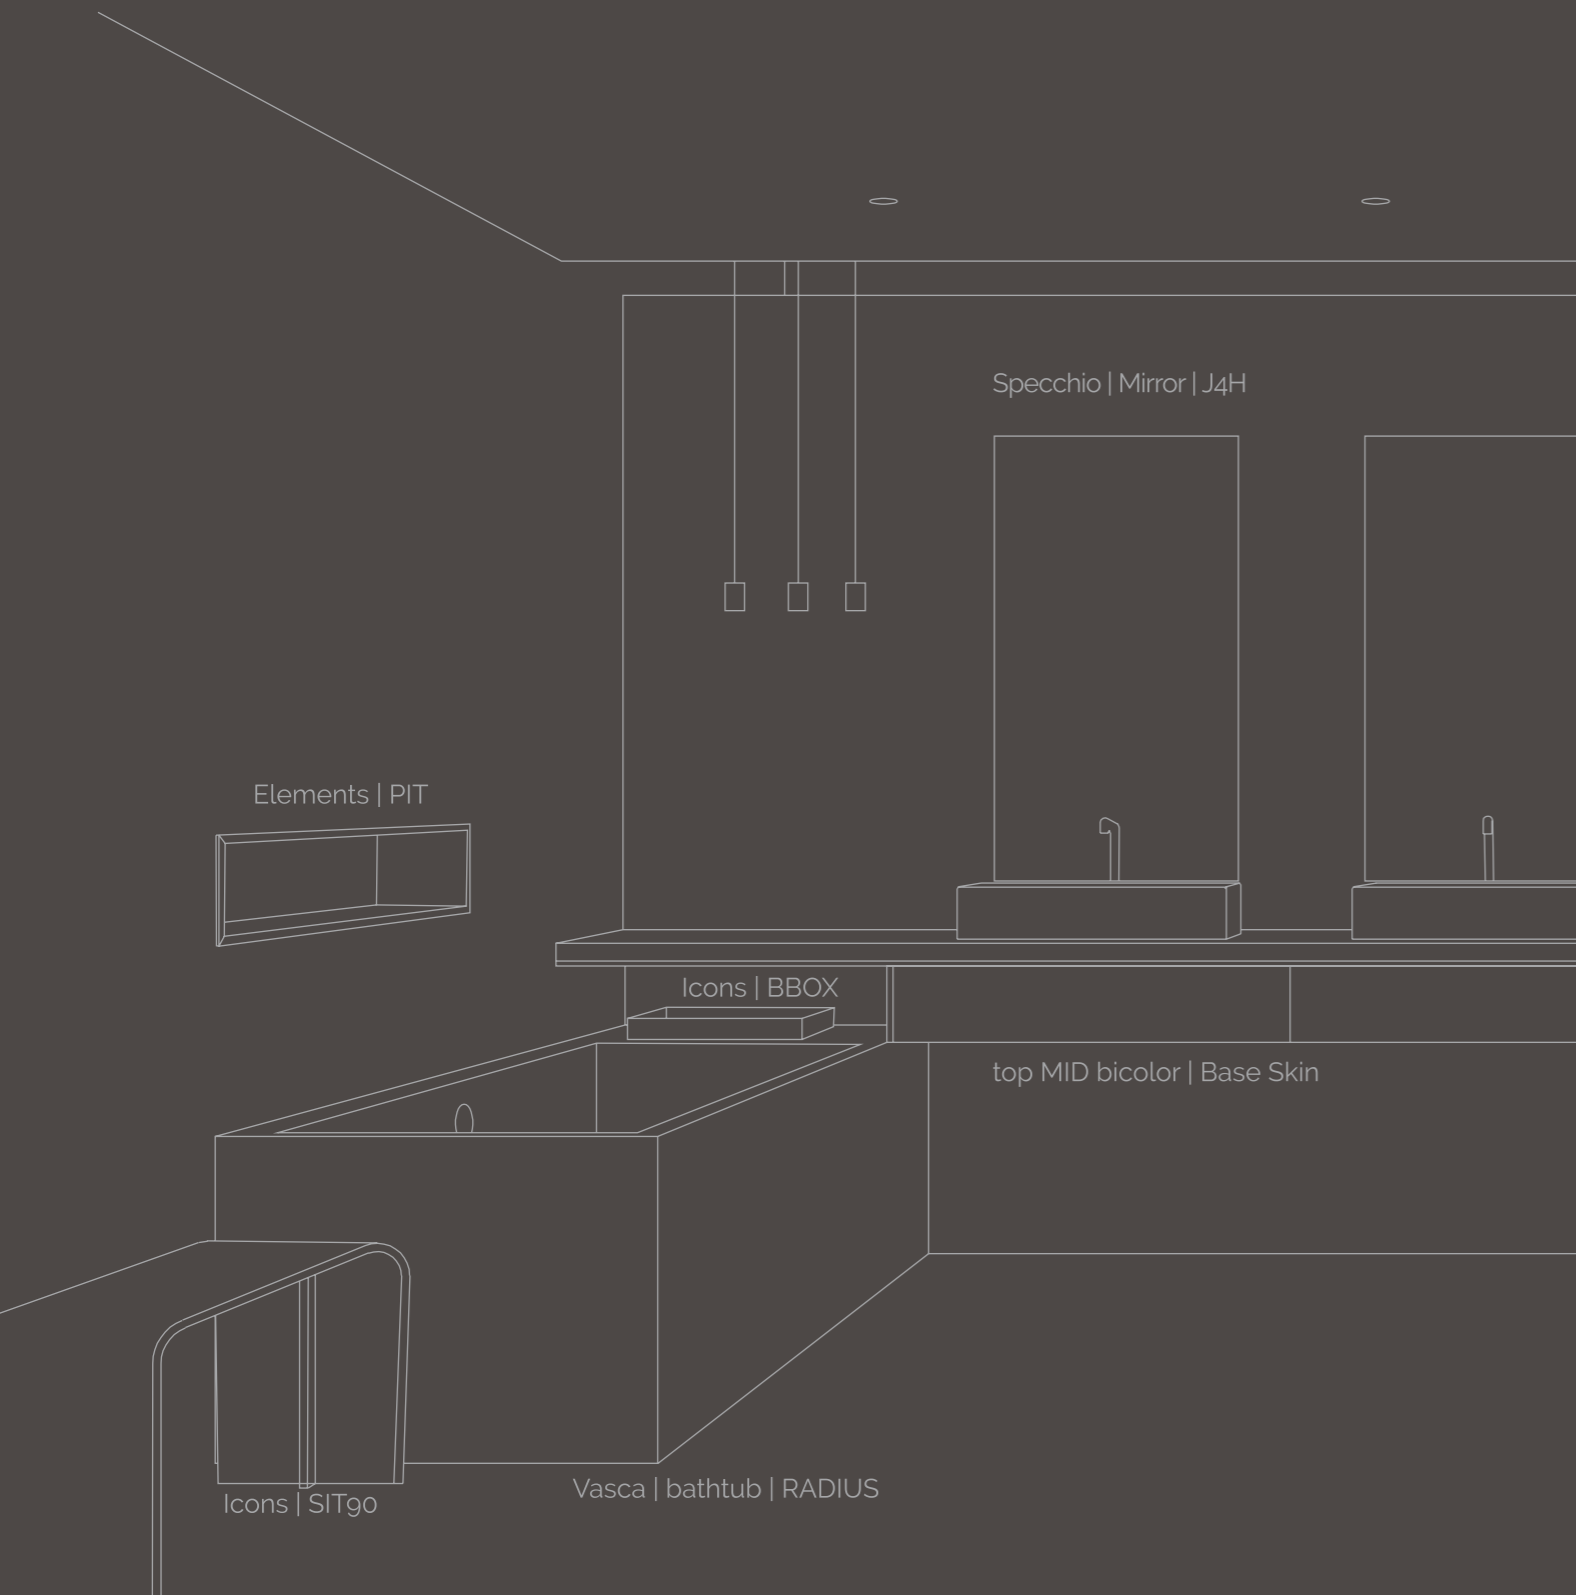

# PURO

PROGETTO RADIUS | RADIUS PROJECT

Specchio | Mirror | J4H

Lavabo sopra piano |  
over counter washbasin | Rounded

Top Mid Bicolor

colonne arredo  
wall cabinets

Icons | SIT60

Piatto doccia | Shower tray | CRIS