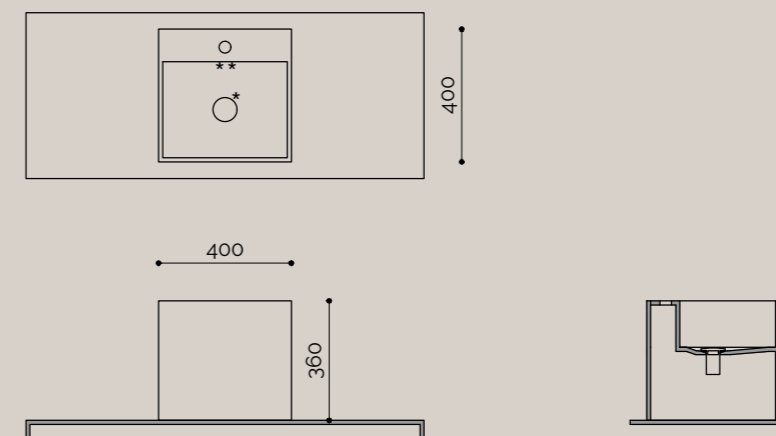

Over counter washbasin | Catino | iCube mix

CubeMix basin made in Corian® Solid Surface, is characterized by a square-shaped with a push drain plugged in Corian® Solid Surface. Over-counter or wall-hung (with suitable brackets) installation. This model is designed for integrated faucet. Slim rim 12mm. The dimensions are customizable on request. The height of 36cm can be reduced up to 24cm on request. Dim. L.40 x P.40 x H.36cm.