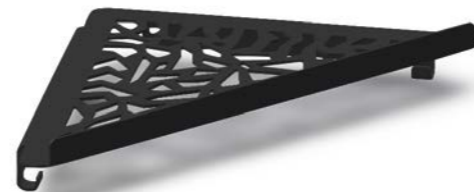

Made in Italy

BB79 _ _ / _ _ _

Angolare doccia con appendini
Shower corner with hooks

SH79 _ _ / _ _ _

Angolare doccia con appendini
Shower corner with hooks

PORTAROTOLO CON MENSOLA
PAPER HOLDER WITH SHELF