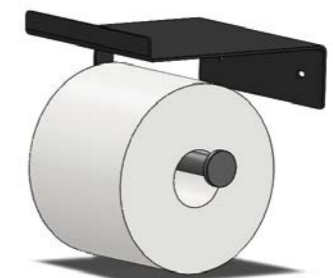

Made in Italy

X011M _ _ / _ _ _

Portarotolo con mensola
Paper holder with shelf

Sistema orizzontale in tubolare tondo
AISI 304 ø 16
Horizontal system with round tube
AISI 304 ø 16

Composizione Configuration