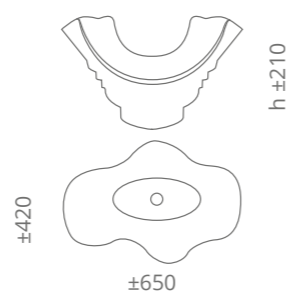

Ø foro / hole = 45 mm
peso / weight = 8,40 kg