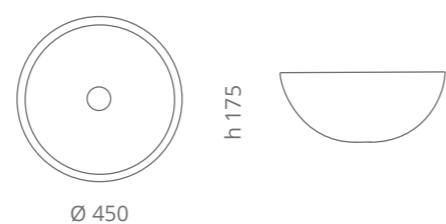

Ø foro / hole = 45 mm
peso / weight = 6,00 kg