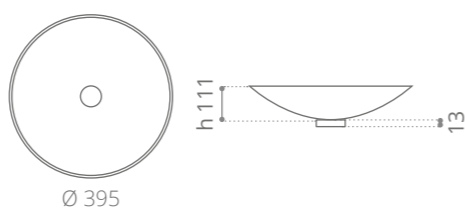

Ø foro / hole = 45 mm
peso / weight
lavabo / washbasin = 1,00 kg
piletta ABS / waste = 0,10 kg
anello / base ring = 0,42 kg