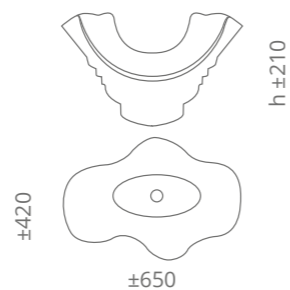

Arte Murano Tre

Ø foro / hole = 45 mm
peso / weight = 8,40 kg

red / amber beads
ARTETREDF4

Piletta in ottone a scarico libero inclusa Brass free flow waste included

Arte Murano Quattro

Ø foro / hole = 45 mm
peso / weight = 8,40 kg