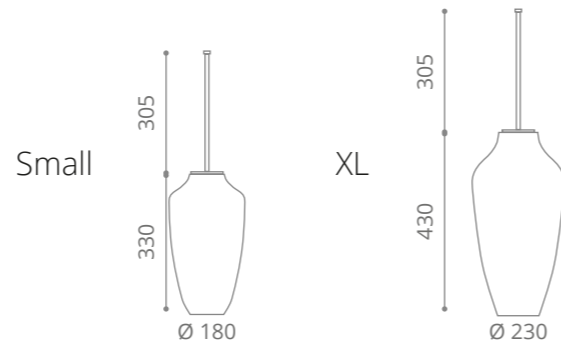

Special One

Luxury Toilet Brush Holder

Eventuali piccole imperfezioni sono la caratteristica di un prodotto artigianale
Possible tiny imperfections highlight the character of an artisanal product

Kalahari Small
Glass