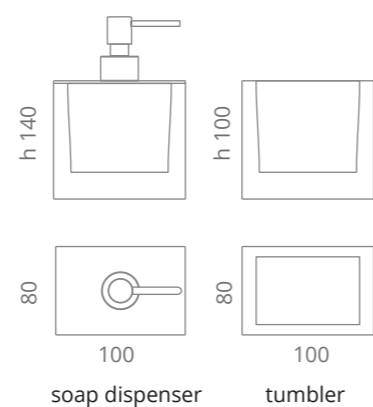

ROYAL Accessories
Vetro Freddo

ARIA UNO

shelf - stainless steel /VetroFreddo®
300 x 140 mm

ARIA DUE

shelf - stainless steel /VetroFreddo®
300 x 140 mm

ARIA TRE

shelf - stainless steel
Small 360 x 120 mm
Large 480 x 120 mm