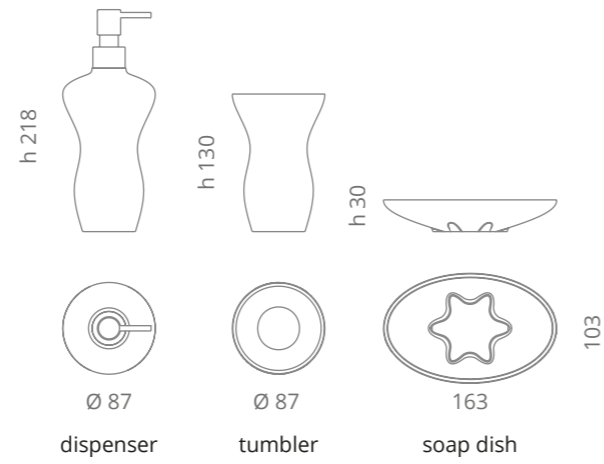

Dame

Vetro Freddo

design by **VINCENZO MISSANELLI**