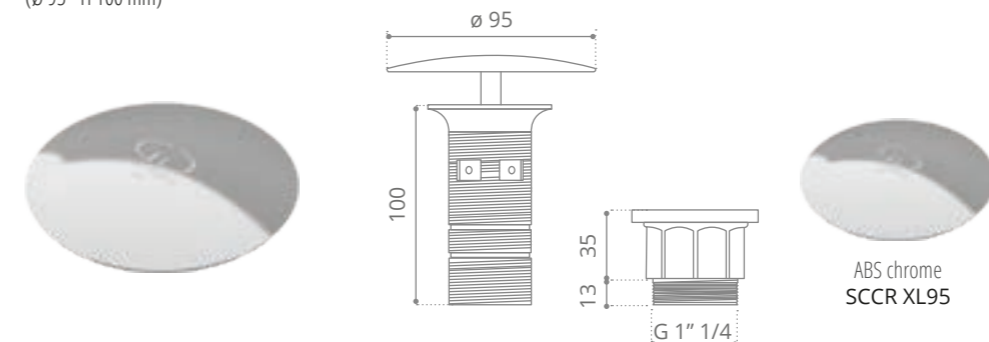

Piletta scarico libero tappo XL

Piletta ABS a scarico libero con testa in ottone con logo GD
ABS waste with free flow brass plug with GD logo
(Ø 95 - H 100 mm)