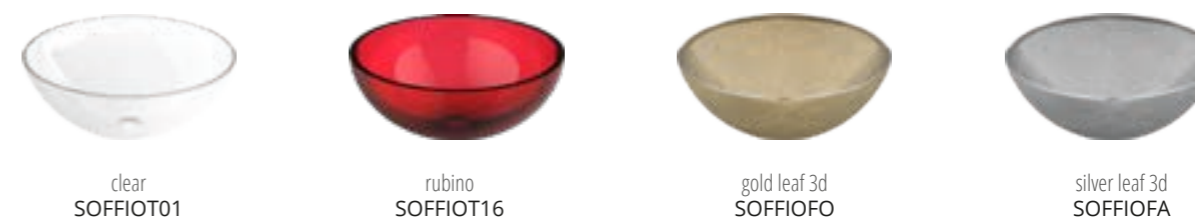

Ø foro / hole = 45 mm
peso / weight = 6,00 kg