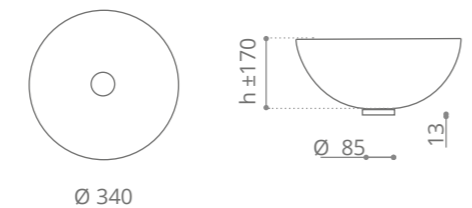

Ø foro / hole = 45 mm
peso / weight
lavabo / washbasin = 7,50 kg
piletta / waste = 0,35 kg
anello / base ring = 0,42 kg