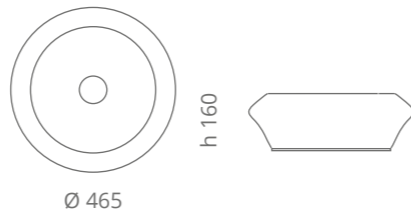

Isola Murano Small
design by **ALESSANDRO LENARDA**

Ø foro / hole = 45 mm
peso / weight = 4,70 kg

opal white
ISOLASMT36

mat opal white
ISOLASMS36

Piletta ABS a scarico libero e base in Vetrofreddo incluse.
Illuminazione led e trasformatore inclusi.
Abs free flow waste and Vetrofreddo base. Led lighting and transformer included.