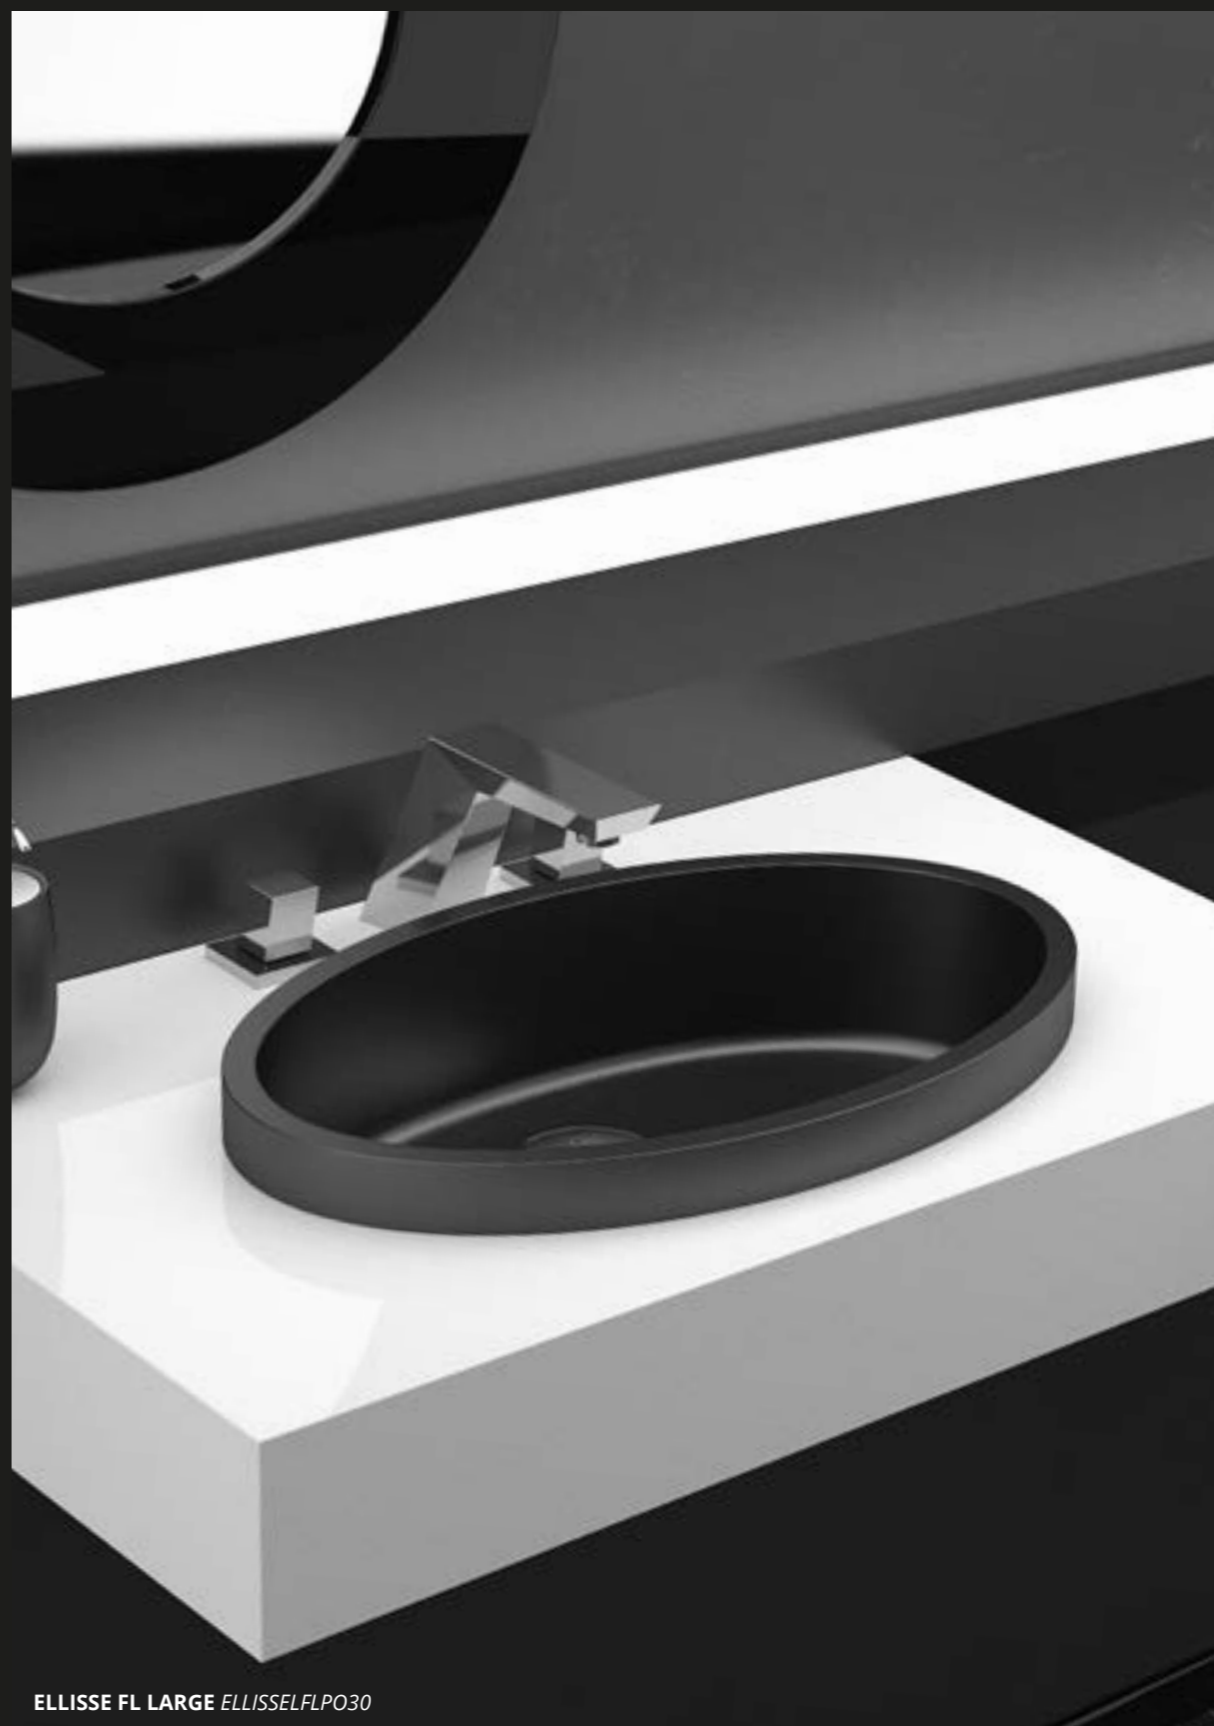

ELLISSE FL LARGE ELLISSEFLPO30

425 x 315 x h 148
SMALL

510 x 336 x h 148
LARGE

545 x 407 x h 147
XL

semi incasso semi recessed

Pert®
polimero tecnologico

Leggerezza e design sposano la tecnologia.
Light weight, spectacular design, innovative technology.