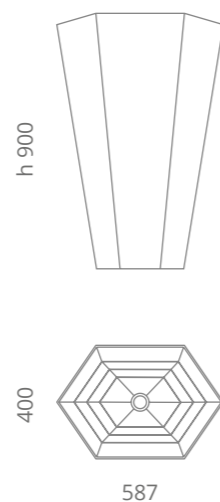

Ø foro / hole = 45 mm
peso / weight = 22 kg