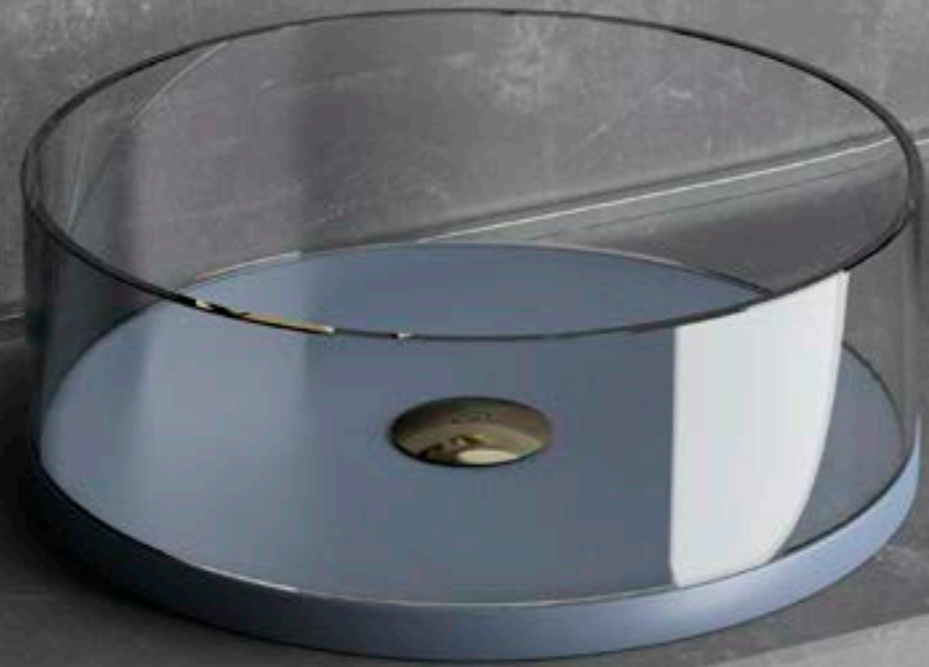

Xtreme

XTREME SMALL XTREMESP402T01