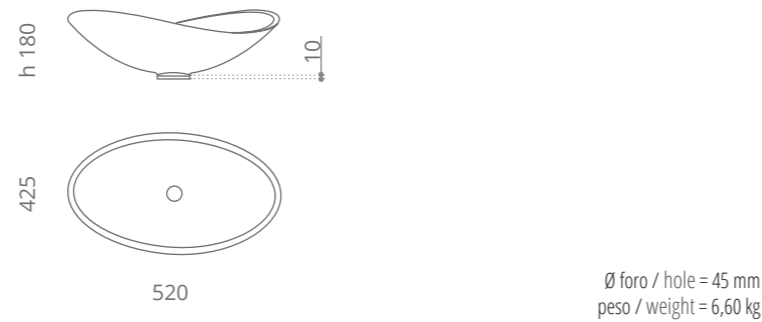

Kool oversized

Ø foro / hole = 45 mm
peso / weight = 6,70 kg

Air

Ø foro / hole = 45 mm
peso / weight = 6,30 kg

Infinity over
design by LEONARDO GIOMARELLI

Ø foro / hole = 45 mm
peso / weight = 6,60 kg

Ala 80