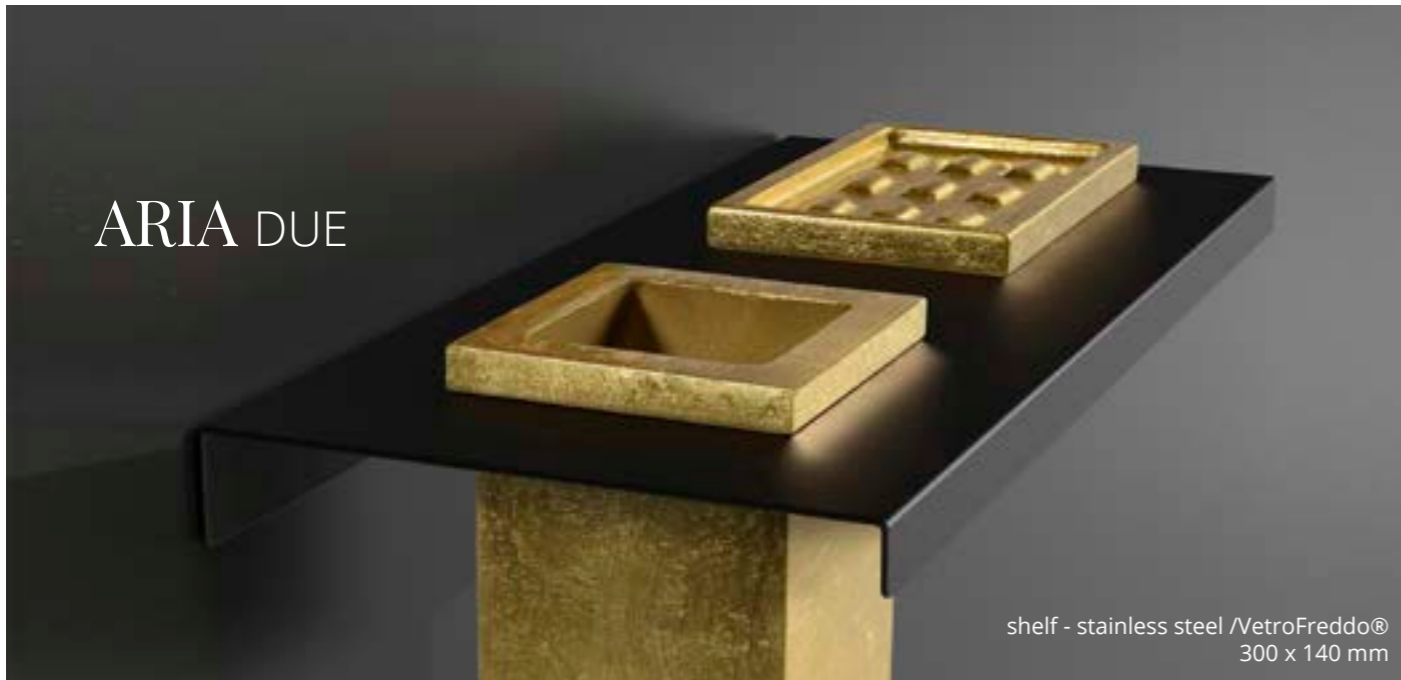

ROYAL Accessories
Vetro Freddo

ARIA UNO

shelf - stainless steel /VetroFreddo®
300 x 140 mm

ARIA DUE

shelf - stainless steel /VetroFreddo®
300 x 140 mm

ARIA TRE

shelf - stainless steel
Small 360 x 120 mm
Large 480 x 120 mm