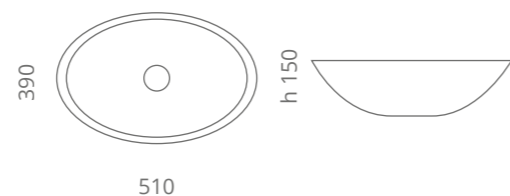

Metropole Flou

Ø foro / hole = 45 mm
peso / weight = 4,50 kg