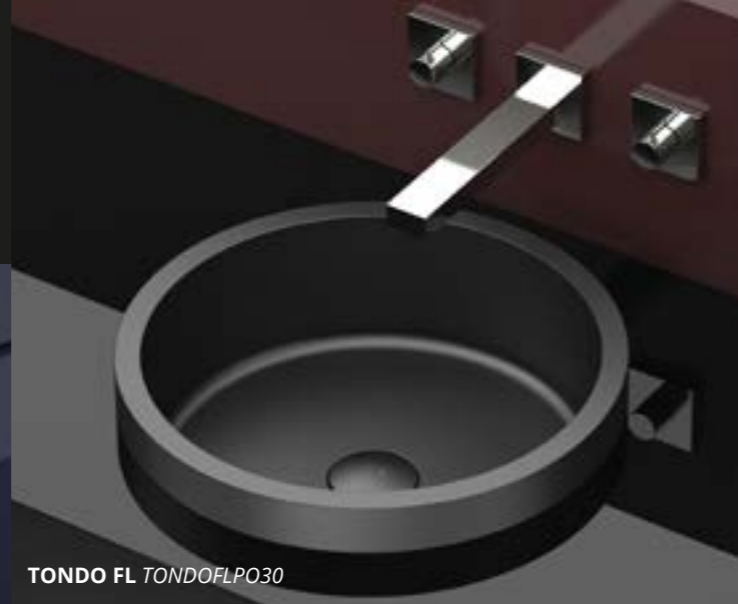

Tondo FL

TONDO FL TONDOFLPO30