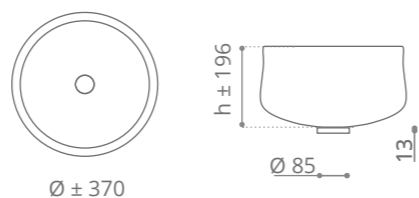

white gold / chrome
OTTICOWGF4

white gold / gold
OTTICOWGF3

Piletta in ottone a scarico libero e base anello inclusi
Brass free flow waste and base ring included

Ottico Murano

Ø foro / hole = 45 mm
peso / weight
lavabo / washbasin = 6,40 kg
piletta / waste = 0,35 kg
anello / base ring = 0,42 kg