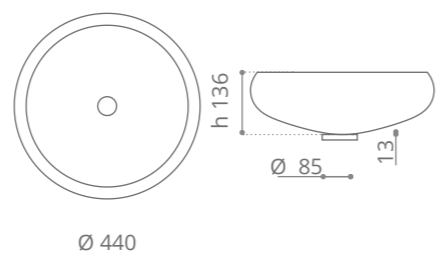

Ø foro / hole = 45 mm
peso / weight
lavabo / washbasin = 7,10 kg
piletta / waste = 0,35 kg
anello / base ring = 0,42 kg