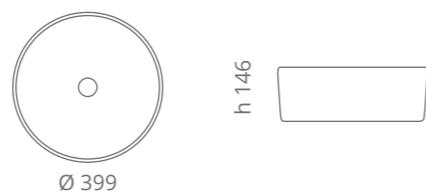

Flare Tech 44

Ø foro / hole = 45 mm
peso / weight = 5,20 kg

white / gold leaf
FLARET44WG

black / silver leaf
FLARET44BS

Marea Lux
design by **KARIM RASHID**
Karim

Ø foro / hole = 45 mm
peso / weight = 4,20 kg