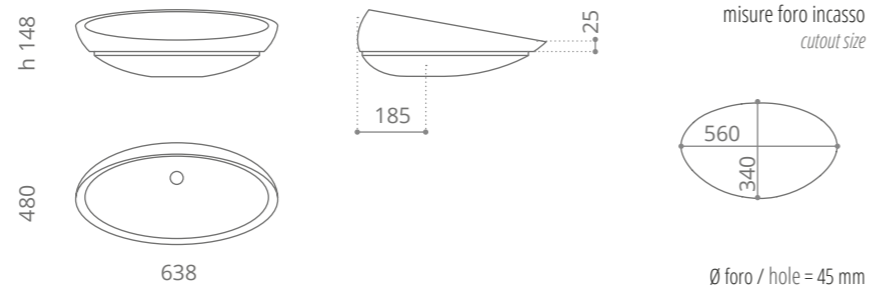

Kool XL FL

Ø foro / hole = 45 mm
peso / weight = 6,70 kg