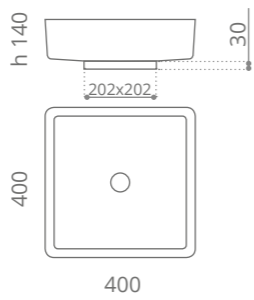

Ø foro / hole = 45 mm
peso / weight = 4,65 kg