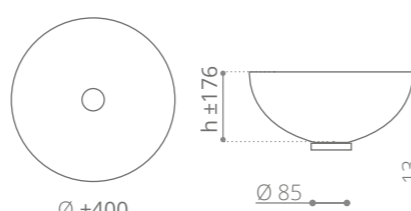

Laguna Murano Smoke

Ø foro / hole = 45 mm
peso / weight
lavabo / washbasin = 4,70 kg
piletta / waste = 0,35 kg
anello / base ring = 0,42 kg