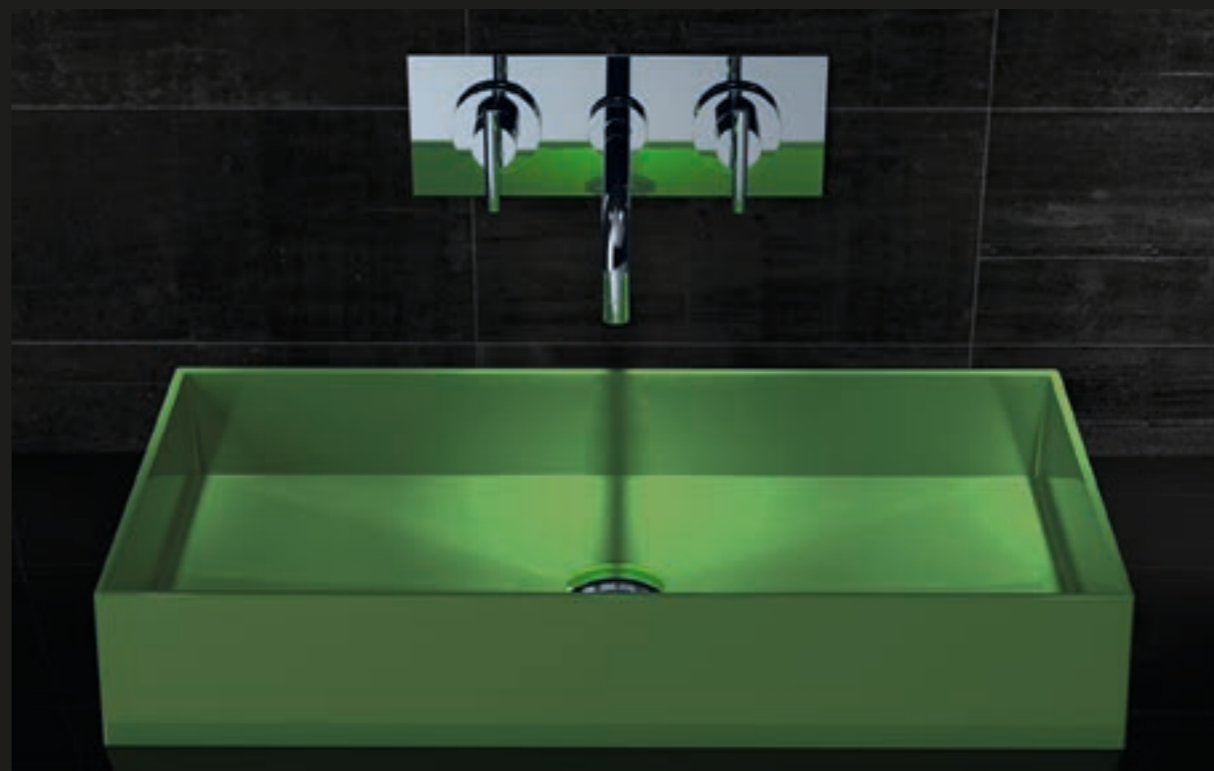

Barchetta

Siliconio®

BARCHETTA BARCHSL32