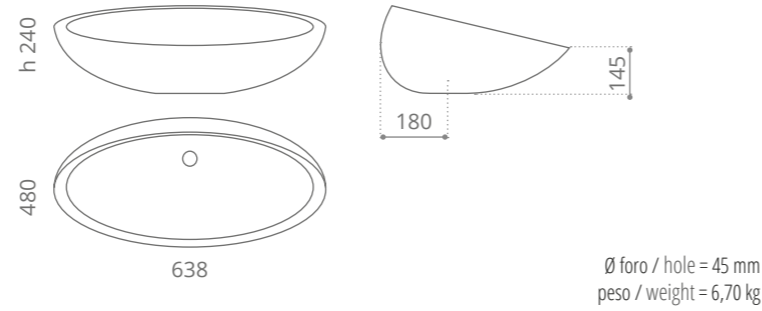

Ø foro / hole = 45 mm
peso / weight = 6,70 kg