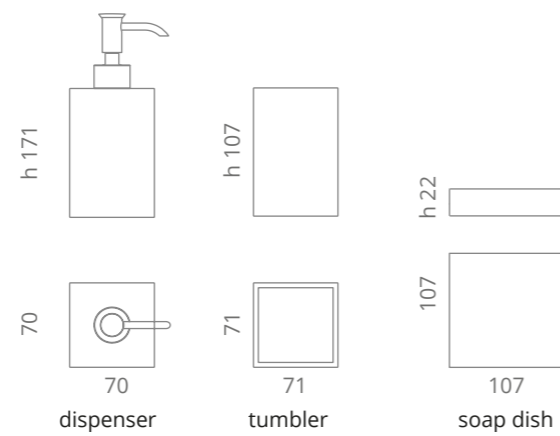

MODE Lux
Ceramic

Metropole
Vetro Freddo