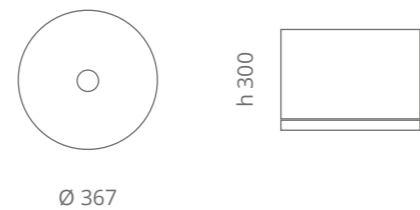

Ø foro / hole = 45 mm
peso / weight = ±6,80 kg

Si consiglia di utilizzare solo piletta a scarico libero The use of a free-flow type waste is recommended

Xtreme Marble Medium