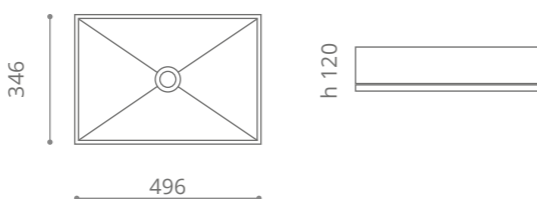

Skyline L

Ø foro / hole = 45 mm
peso / weight = 7,50 kg