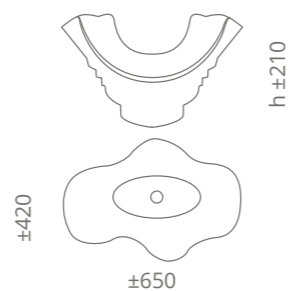

Ø foro / hole = 45 mm
peso / weight = 8,40 kg