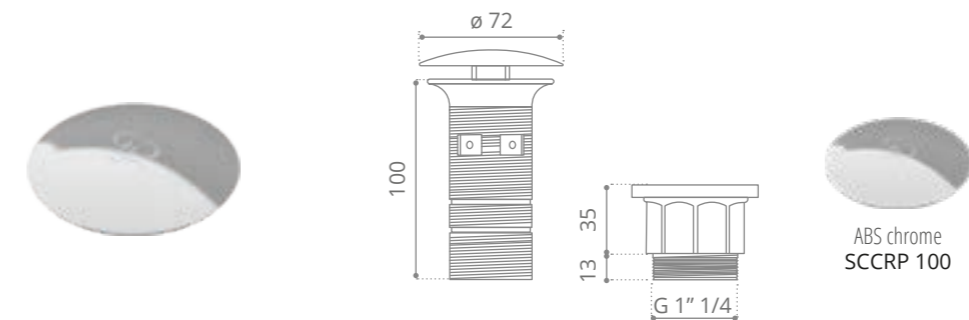

Piletta ABS klik-clak con o senza troppopieno

Piletta ABS klik clak con logo GD utilizzabile per lavabi senza e con troppo pieno
ABS Up & Down ABS waste with GD logo suitable for washbasins with and without overflow
(Ø 72 - H 100 mm)