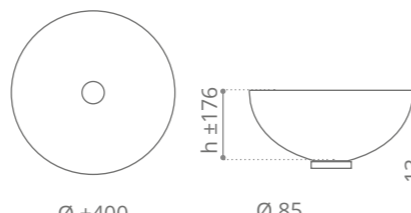

Ø foro / hole = 45 mm
peso / weight
lavabo / washbasin = 4,70 kg
piletta / waste = 0,35 kg
anello / base ring = 0,42 kg