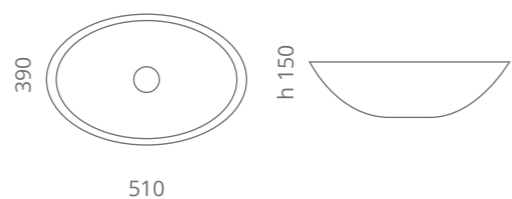

Ø foro / hole = 45 mm
peso / weight = 4,50 kg

Disegno tecnico per versione da sottopiano disponibile su richiesta Technical drawing for undermount version available on request
Foro troppopieno disponibile su richiesta Overflow hole available on request.