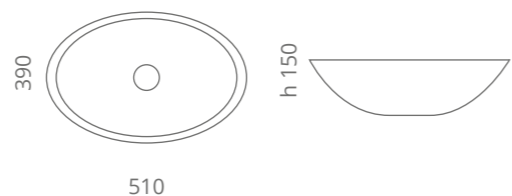

Ø foro / hole = 45 mm
peso / weight = 4,50 kg