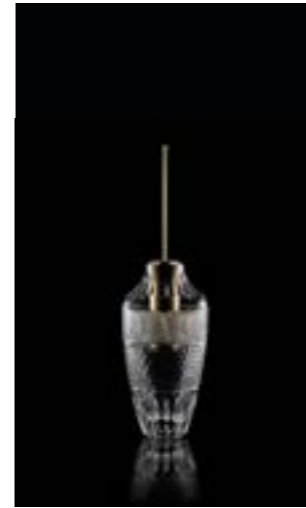

Graffiti Small
Glass

Metropole Small
Glass

Oro Small
Glass

Opera small
Cristallo
DE' MEDICI
Pb 24%

Opera XL
Cristallo
DE' MEDICI
Pb 24%

Canto Small
Cristallo
DE' MEDICI
Pb 24%

Canto XL
Cristallo
DE' MEDICI
Pb 24%