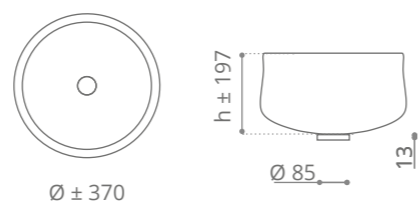

grey-white / chrome
OTTICOGWF4

grey-white / gold
OTTICOGWF3

Piletta in ottone a scarico libero e base anello inclusi
Brass free flow waste and base ring included

Canale Murano

Ø foro / hole = 45 mm
peso / weight
lavabo / washbasin = 6,40 kg
piletta / waste = 0,35 kg
anello / base ring = 0,42 kg