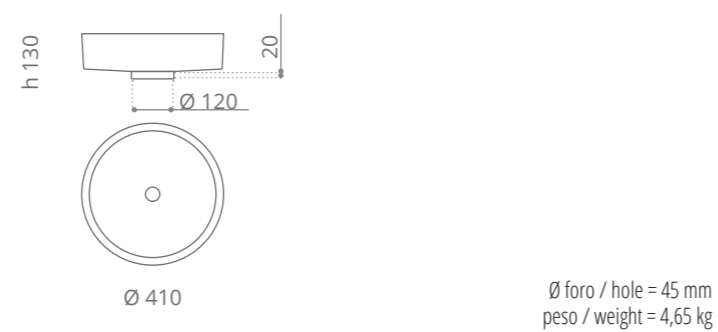

“Collezione d’arte futurista”
“The avant-garde collection”

Leggerezza e design sposano la tecnologia.
Light weight, spectacular design, innovative technology.