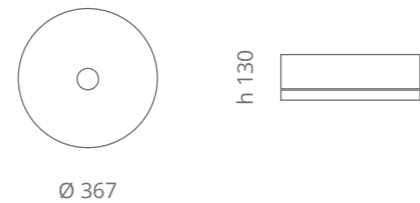

Xtreme Marble Small