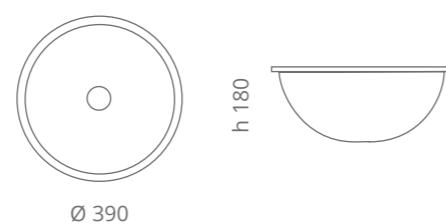

Ø foro / hole = 45 mm
peso / weight = 5,80 kg

Disegno tecnico per versione da sottopiano disponibile su richiesta Technical drawing for undermount version available on request
Foro troppopieno disponibile su richiesta Overflow hole available on request.