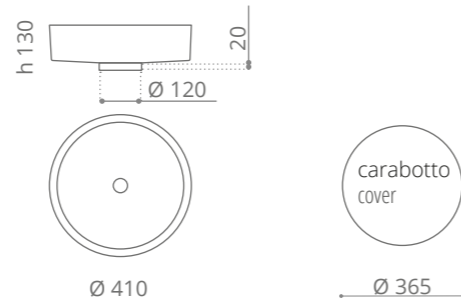

Ø foro / hole = 45 mm
peso / weight = 5,85 kg