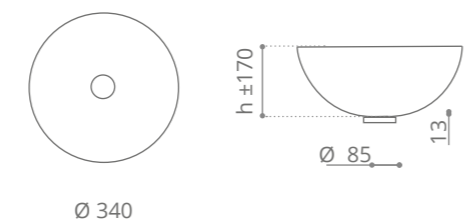

Ramada

Ø foro / hole = 45 mm
peso / weight
lavabo / washbasin = 7,50 kg
piletta / waste = 0,35 kg
anello / base ring = 0,42 kg

clear / chrome
RAMADAT01F4

clear / gold
RAMADAT01F3

Piletta in ottone a scarico libero e base anello inclusi Brass free flow waste and base ring included