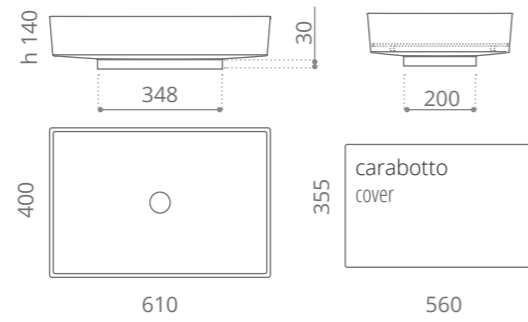

Four Vision

Ø foro / hole = 45 mm
peso / weight = 6,14 kg

Lavabo fornito con carabotto incluso Washbasin supplied with cover included

Blade Lux

Ø foro / hole = 45 mm
peso / weight = 6,70 kg

silver leaf 3d
BLADEFA