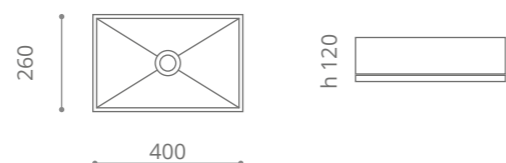

Ø foro / hole = 45 mm
peso / weight = 5,50 kg