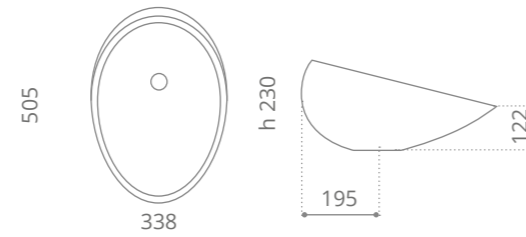

Ø foro / hole = 45 mm
peso / weight
lavabo / washbasin = 11 kg
piletta / waste = 0,35 kg

Piletta in ottone a scarico libero inclusa Brass free flow waste included