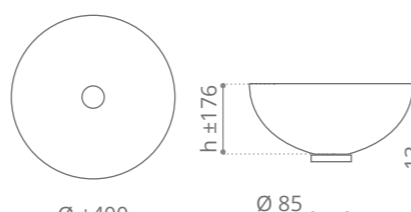

Ø foro / hole = 45 mm
peso / weight
lavabo / washbasin = 6,30 kg
piletta / waste = 0,35 kg
anello / base ring = 0,42 kg