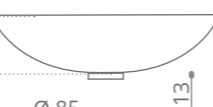

clear / chrome
LUXOROVTO1F4

clear / gold
LUXOROVTO1F3

Piletta in ottone a scarico libero e base anello inclusi Brass free flow waste and base ring included

Luxor Oval XL

h 150

Ø foro / hole = 45 mm
peso / weight
lavabo / washbasin = 7,80 kg
piletta / waste = 0,35 kg
anello / base ring = 0,42 kg