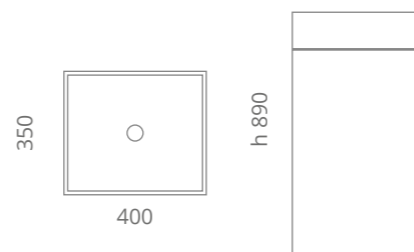

Skyline Evolution Medium

Ø foro / hole = 45 mm
peso / weight = ±30,00 kg