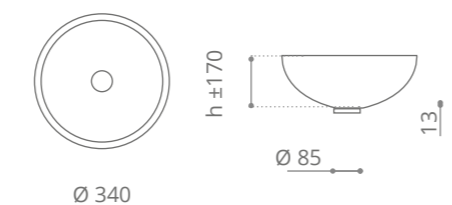

clear / chrome
ICE34T01F4

clear / gold
ICE34T01F3

Piletta in ottone a scarico libero e base anello inclusi Brass free flow waste and base ring included

Ice 34 Lux

Ø foro / hole = 45 mm
peso / weight
lavabo / washbasin = ±7,50 kg
piletta / waste = 0,35 kg
anello / base ring = 0,42 kg