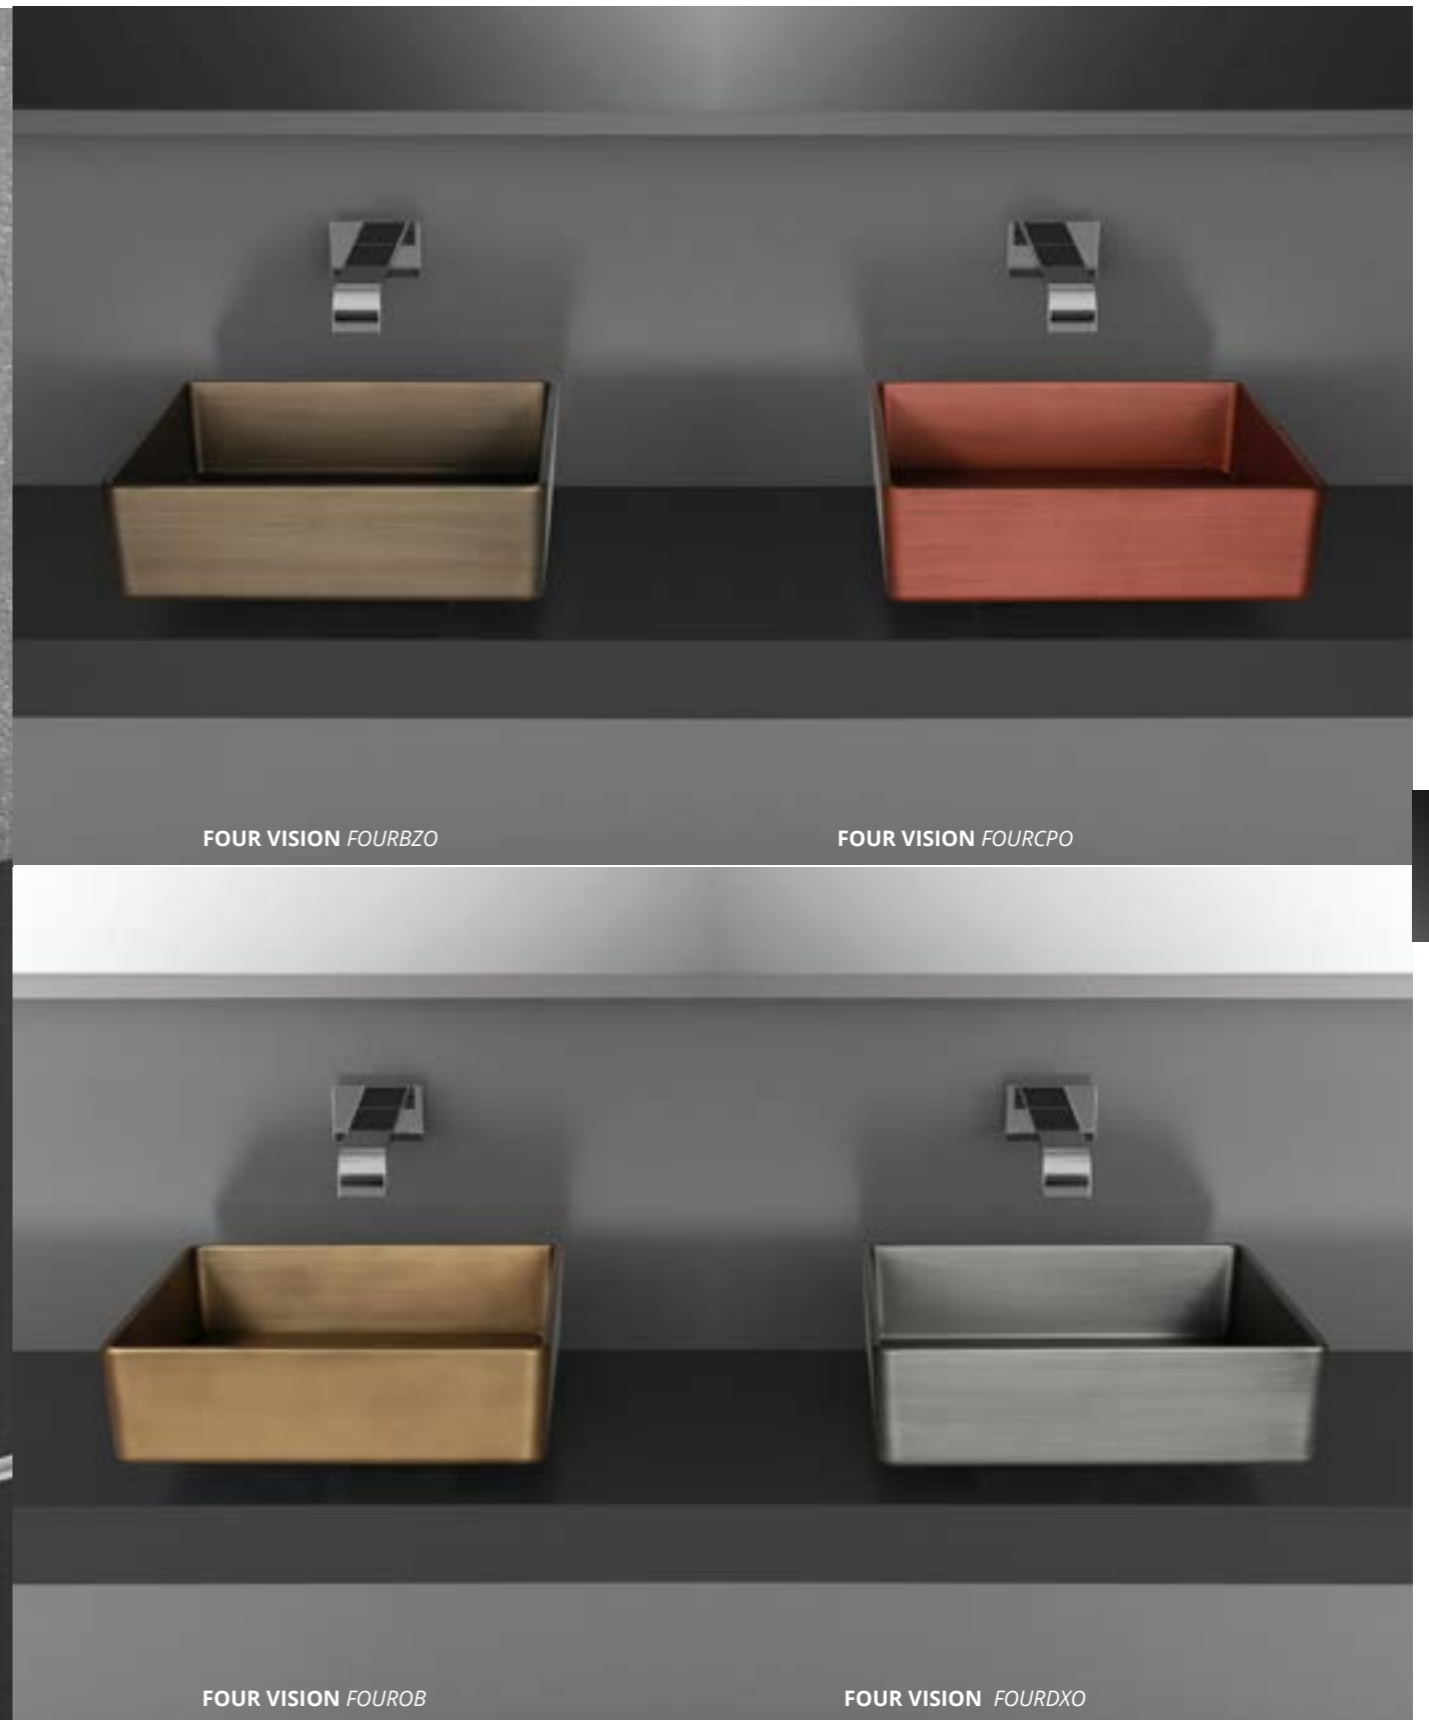

FOUR VISION *FOURBZO*

FOUR VISION *FOURCPO*

FOUR VISION *FOUROB*

Pert®
polimero tecnologico

WASHBASINS

LAVABI

400 x 400 x h 140

carabotto
cover