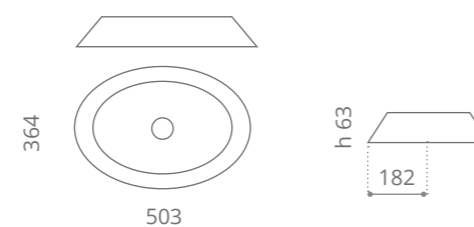

Ø foro / hole = 45 mm
peso / weight = 5,50 kg

Ø foro / hole = 45 mm
peso / weight = 5,70 kg

completo di illuminazione led e trasformatore Led light and transformer included.

Ø foro / hole = 45 mm
peso / weight = 3,20 kg

Ø foro / hole = 45 mm
peso / weight = 4,50 kg