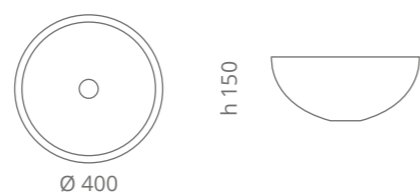

Ø foro / hole = 45 mm
peso / weight = 4,30 kg