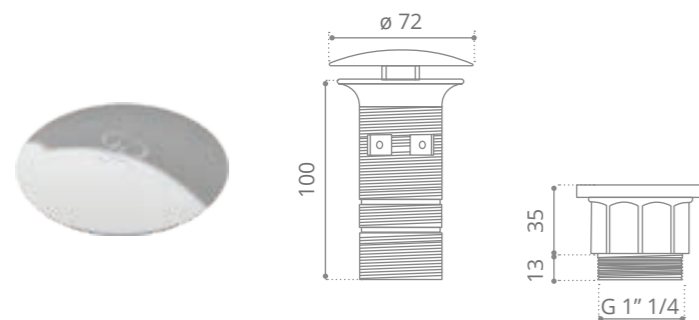

Piletta ABS scarico libero

Piletta ABS a scarico libero con logo GD
ABS waste with free flow plug with GD logo
(Ø 72 - H 100 mm)