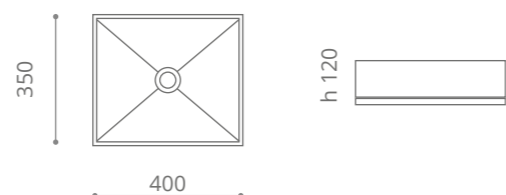

Skyline M

Ø foro / hole = 45 mm
peso / weight = 7,00 kg