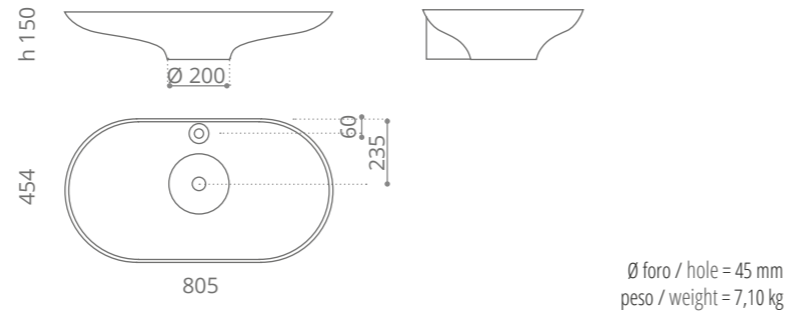

Kool oversized

Ø foro / hole = 45 mm
peso / weight = 6,70 kg

Air

Ø foro / hole = 45 mm
peso / weight = 6,30 kg

Infinity over
design by LEONARDO GIOMARELLI

Ø foro / hole = 45 mm
peso / weight = 6,60 kg

Ala 80