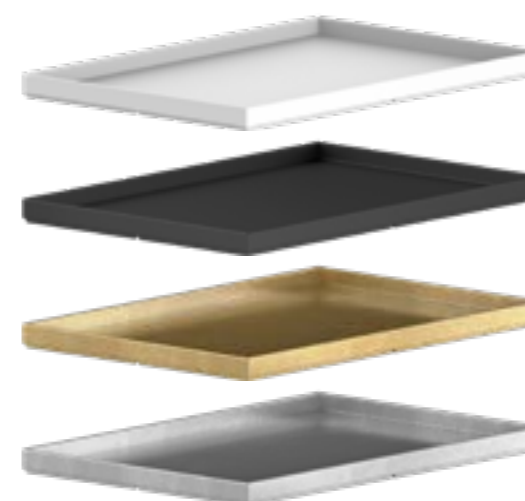

white
LOUNGE301

black mat
LOUNGE3NO

gold leaf
LOUNGE3FO

silver leaf
LOUNGE3FA