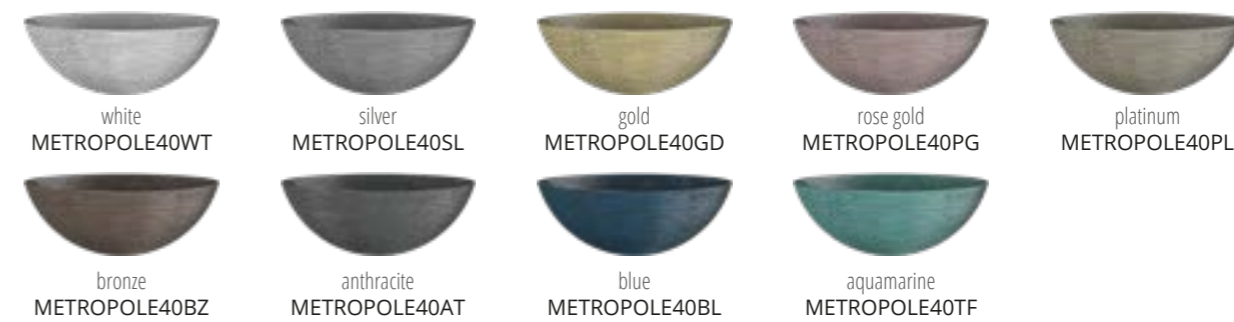

Ø foro / hole = 45 mm
peso / weight = 4,30 kg

Ø foro / hole = 45 mm
peso / weight = 3,40 kg

Ø foro / hole = 45 mm
peso / weight = 3,40 kg

Disegno tecnico per versione da sottopiano disponibile su richiesta Technical drawing for undermount version available on request

Ø foro / hole = 45 mm
peso / weight = 3,40 kg

Ø foro / hole = 45 mm
peso / weight = 3,40 kg