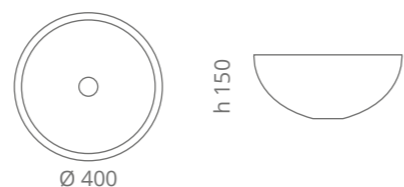

Ø foro / hole = 45 mm
peso / weight = 4,30 kg

Ø foro / hole = 45 mm
peso / weight = 3,40 kg

Ø foro / hole = 45 mm
peso / weight = 3,40 kg

Disegno tecnico per versione da sottopiano disponibile su richiesta Technical drawing for undermount version available on request

Ø foro / hole = 45 mm
peso / weight = 3,40 kg

Ø foro / hole = 45 mm
peso / weight = 3,40 kg