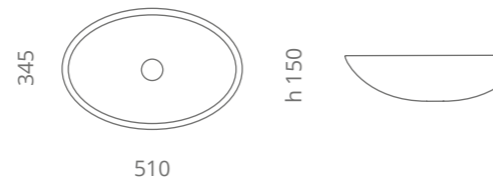

Ø foro / hole = 45 mm
peso / weight
lavabo / washbasin = 6,40 kg
piletta / waste = 0,24 kg