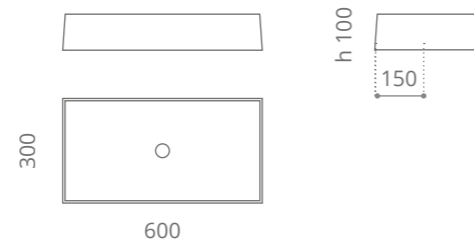

Ø foro / hole = 45 mm
peso / weight = 5,50 kg

Ø foro / hole = 45 mm
peso / weight = 5,70 kg

completo di illuminazione led e trasformatore Led light and transformer included.

Ø foro / hole = 45 mm
peso / weight = 3,20 kg

Ø foro / hole = 45 mm
peso / weight = 4,50 kg