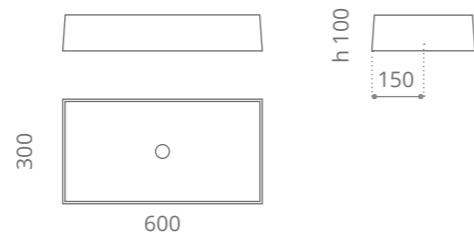

Barchetta Light