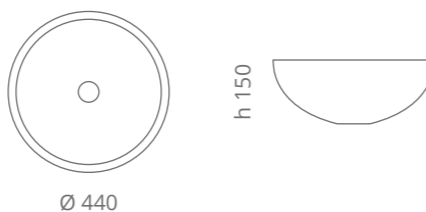

Ø foro / hole = 45 mm
peso / weight = 5,20 kg