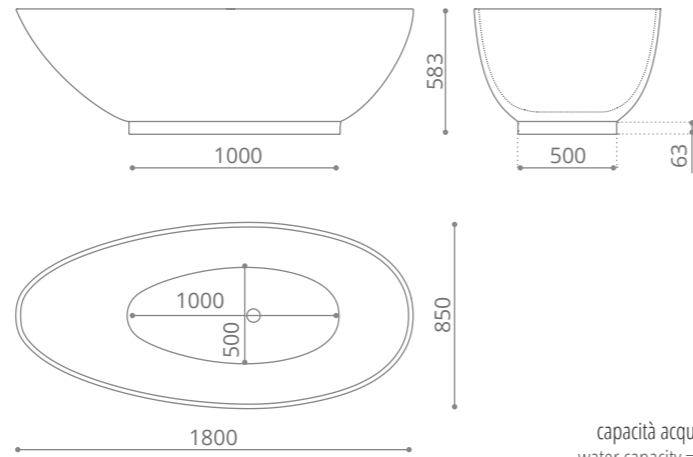

capacità acqua = ±250 Lt. circa
water capacity = ±250 Lt. approx.
peso / weight = 48,00 kg