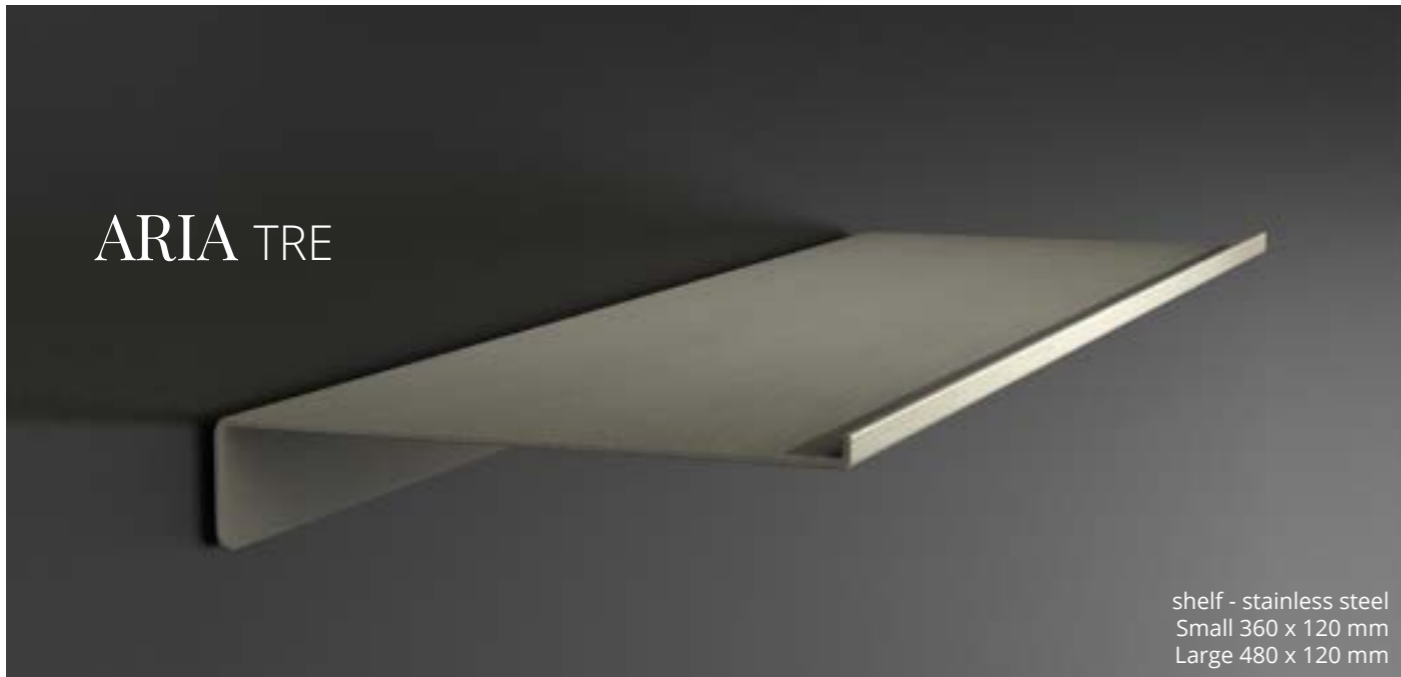

ROYAL Accessories
Vetro Freddo

ARIA UNO

shelf - stainless steel /VetroFreddo®
300 x 140 mm

ARIA DUE

shelf - stainless steel /VetroFreddo®
300 x 140 mm

ARIA TRE

shelf - stainless steel
Small 360 x 120 mm
Large 480 x 120 mm