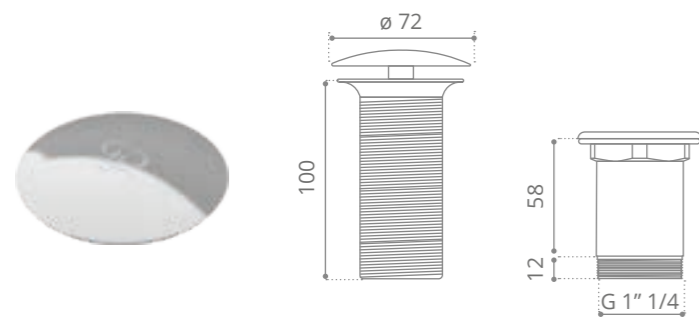

Dettagli di “valore” Valuable details

Piletta scarico libero

Piletta in ottone a scarico libero con logo GD
Brass waste with free flow plug with GD logo
(Ø 72 - H 100 mm)