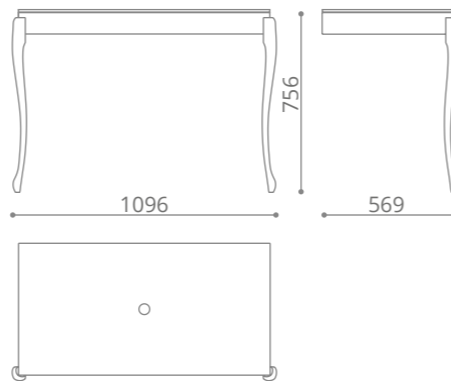

peso / weight = 23,60 kg

black gloss - silver leaf legs
black glass top
MUSANLNFA

black gloss - gold leaf legs
black glass top
MUSANLNFO

black gloss - black legs
black glass top
MUSANLNFL