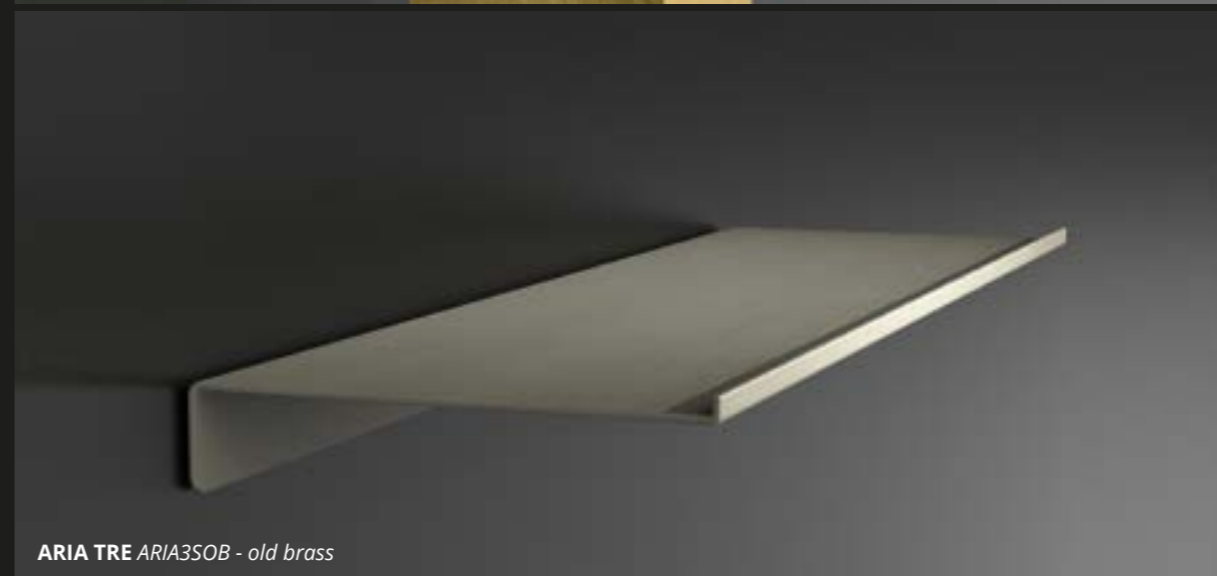

ROYAL2PO30GD - black / gold

Aria

ARIA UNO ARIA1NOFA - black / silver leaf

ARIA DUE ARIA2NOFO - black / gold leaf

ARIA TRE ARIA3SOB - old brass

Special One

Luxury Toilet Brush Holder

Cristallo
DE' MEDICI
Pb 24%