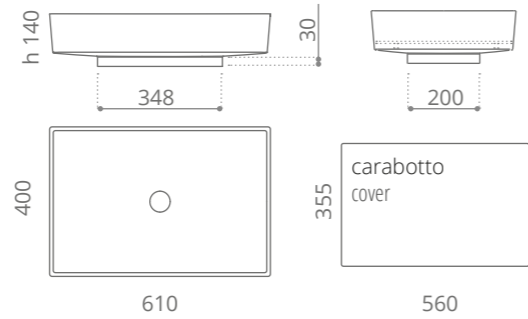

Blade Lux Sotto

Ø foro / hole = 45 mm
peso / weight = 6,70 kg

*CARABOTTO COVER

Carabotto non incluso Cover not included

*Carabotto non incluso Cover not included

Disegno tecnico per versione da sottopiano disponibile su richiesta Technical drawing for undermount version available on request