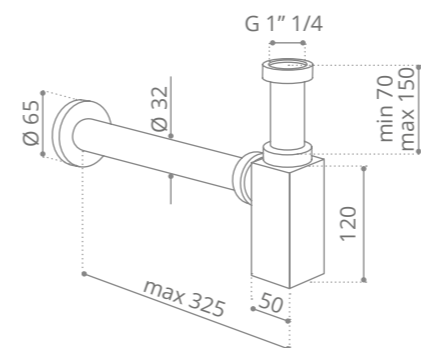

Sifone Quadro Square siphon