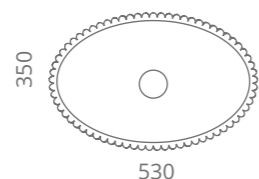

Premium

h 135