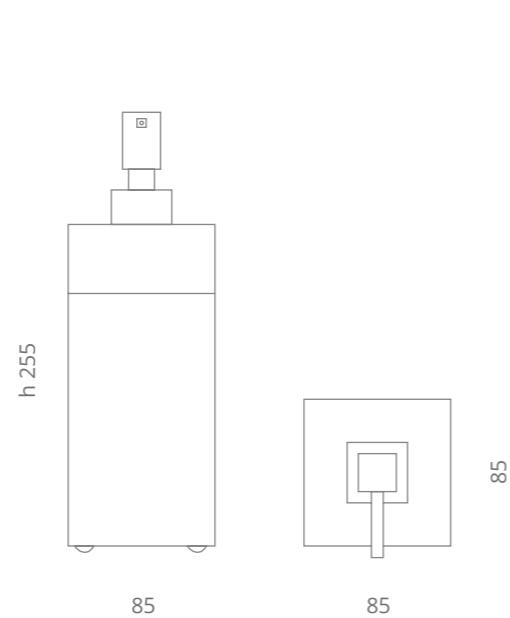

Valentino Crystal

Linea Glass

Royal Dispenser Glass