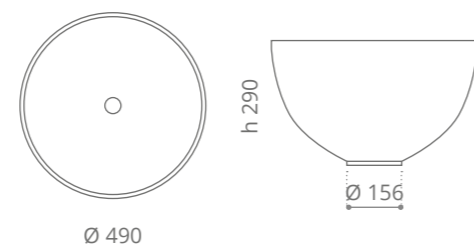

Ø foro / hole = 45 mm
peso / weight = 6,40 kg