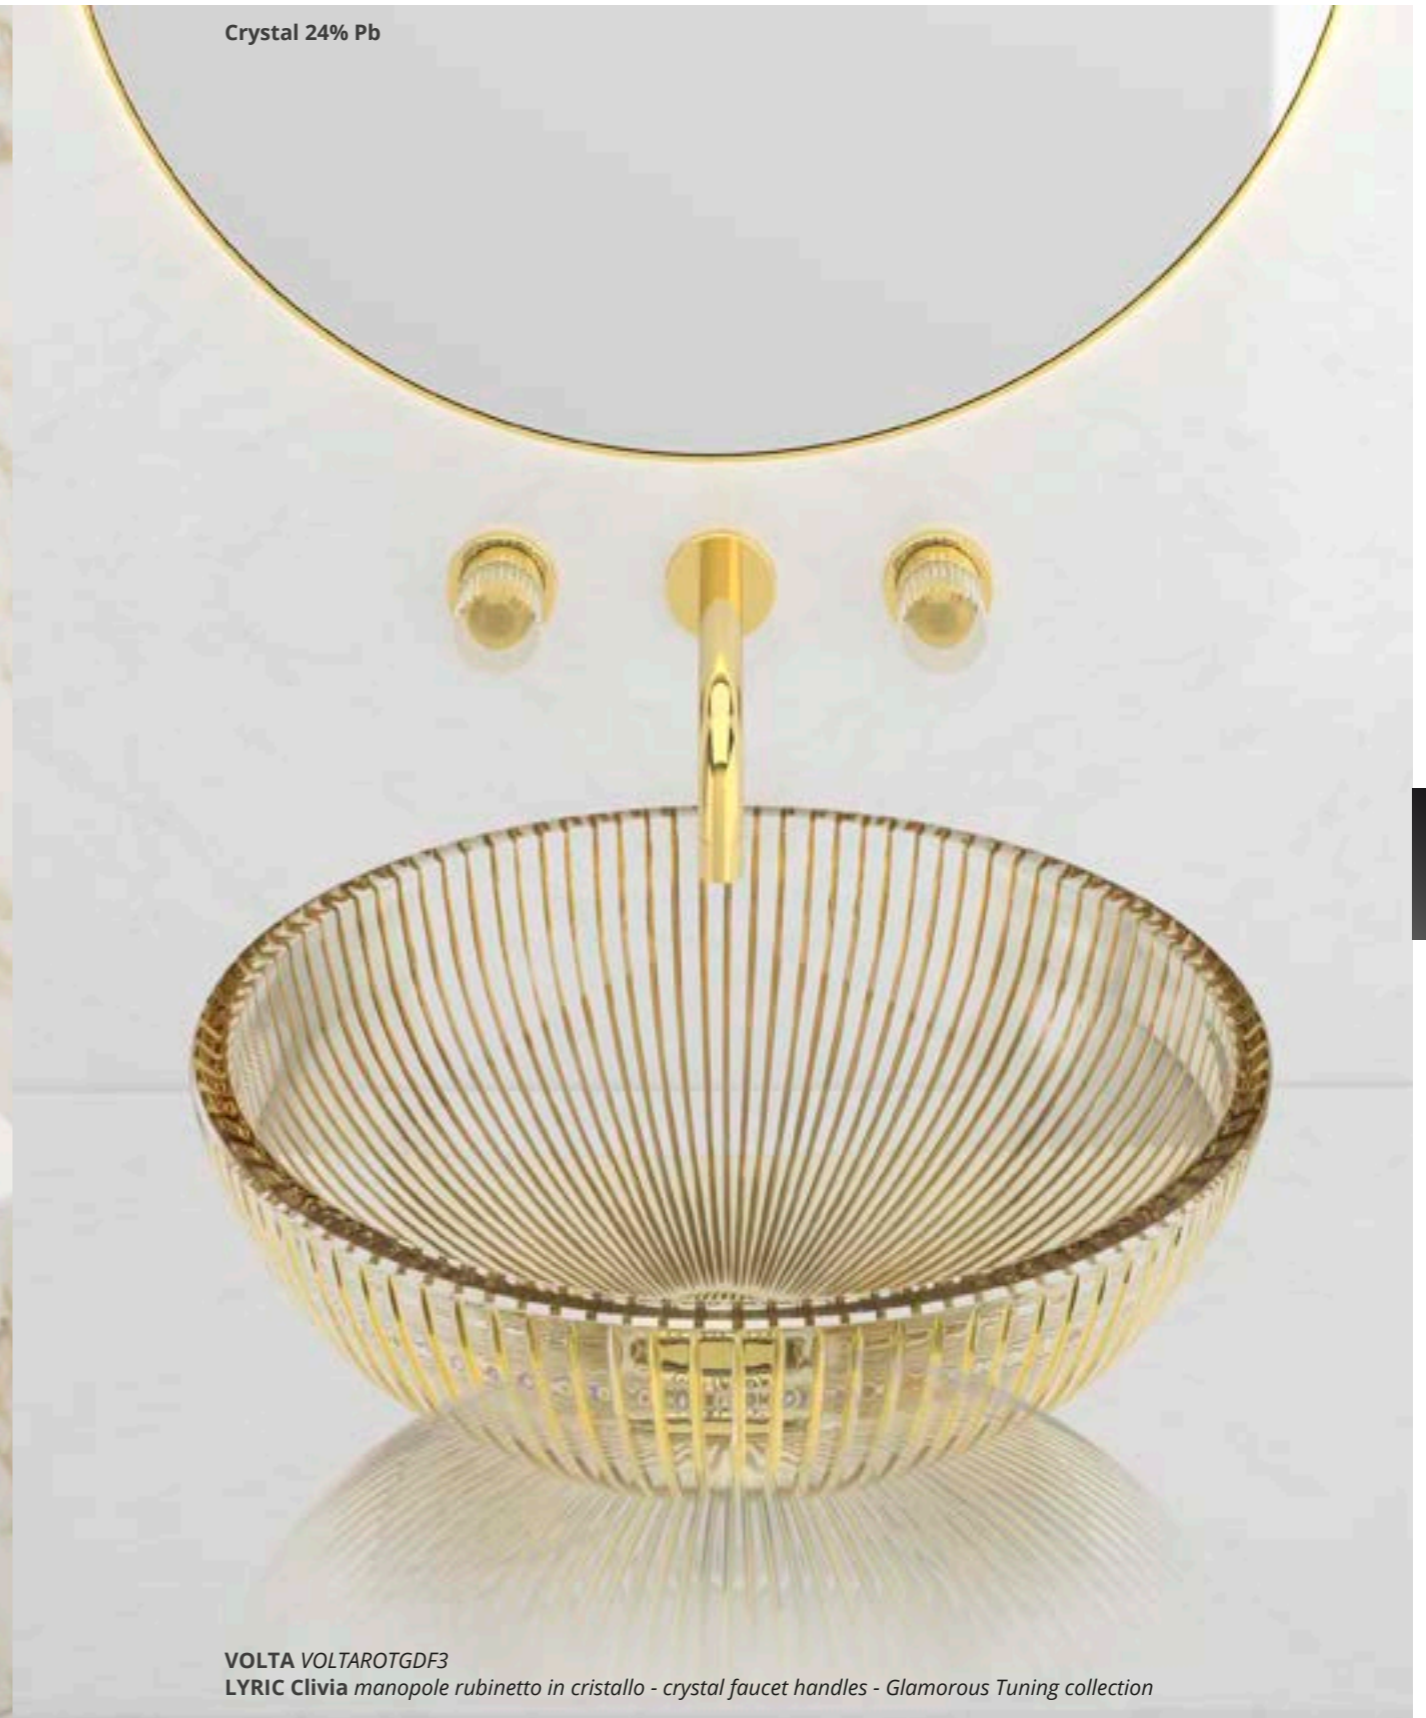

Ø 435 x h 175

Ø 340 x h ± 170

Volta

Crystal 24% Pb

VOLTA VOLTAROTGDF3
LYRIC Clivia manopole rubinetto in cristallo - crystal faucet handles - Glamorous Tuning collection

Ø 435 x h 175

Ø 340 x h ± 170

Scenic Astro