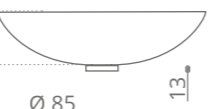

platinum / chrome
PREMIUMPLF4

Piletta in ottone a scarico libero e base anello inclusi Brass free flow waste and base ring included

Luxor Oval

h 150

Ø foro / hole = 45 mm
peso / weight
lavabo / washbasin = 6,40 kg
piletta / waste = 0,35 kg
anello / base ring = 0,42 kg