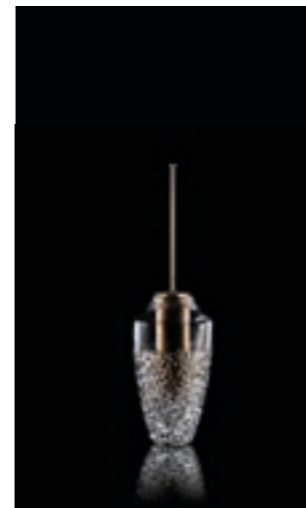

Graffiti Small
Glass

Metropole Small
Glass

Oro Small
Glass

Opera small
Cristallo
DE' MEDICI
Pb 24%

Opera XL
Cristallo
DE' MEDICI
Pb 24%

Canto Small
Cristallo
DE' MEDICI
Pb 24%

Canto XL
Cristallo
DE' MEDICI
Pb 24%