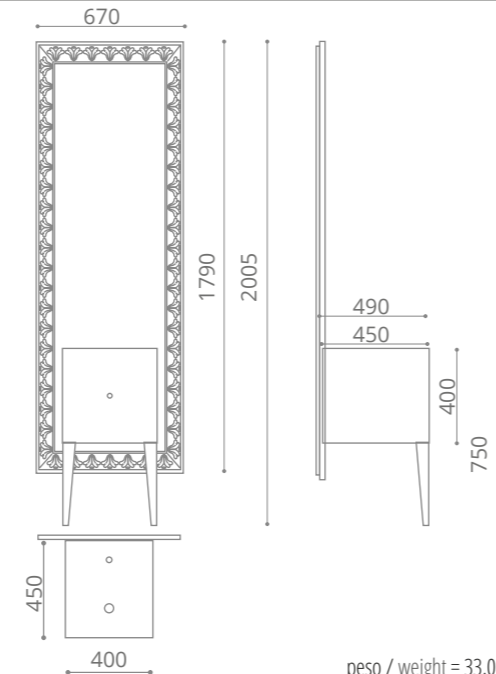

peso / weight = 33,00 kg

white gloss / silver leaf
FLBFAFASFTF4

white gloss / gold leaf
FLBFOFOSFTF3

black gloss / silver leaf
FLNFAFASFTF4

black gloss / gold leaf
FLNFOFOSFTF3