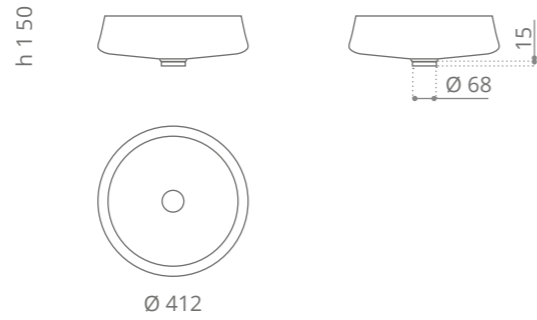

Ø foro / hole = 45 mm
peso / weight = +/- 3,80 kg