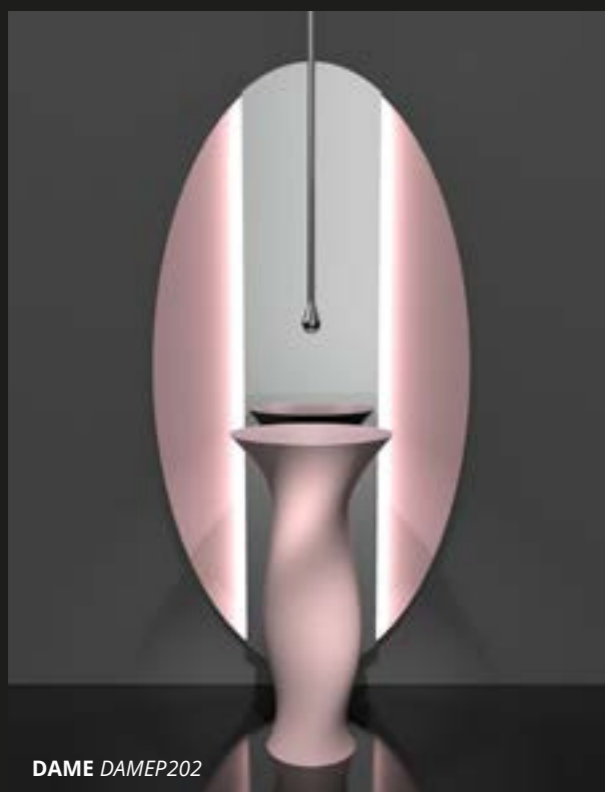

DAME DAMEP303

DAME DAMEP202