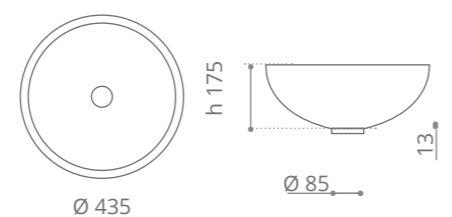

clear / chrome
GLOBALLICET01F4

clear / gold
GLOBALLICET01F3

Piletta in ottone a scarico libero e base anello inclusi Brass free flow waste and base ring included

Ice Round

Ø foro / hole = 45 mm
peso / weight
lavabo / washbasin = ±7,50 kg
piletta / waste = 0,35 kg
anello / base ring = 0,42 kg