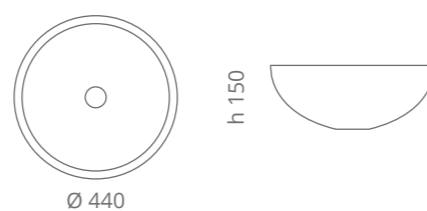

white / gold
KALAHARI30WG

black / silver
KALAHARI30BS

Kalahari 40

Ø foro / hole = 45 mm
peso / weight = 4,30 kg

white / gold
KALAHARI40WG

black / silver
KALAHARI40BS

Kalahari 44

Ø foro / hole = 45 mm
peso / weight = 5,20 kg