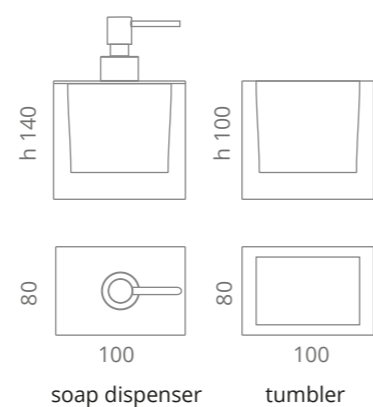

Colori Lux
Glass