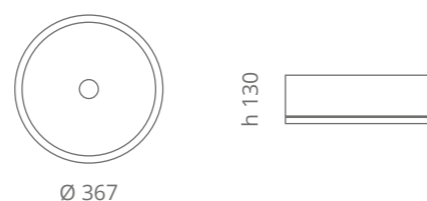

Skyline XL

Ø foro / hole = 45 mm
peso / weight = 10,00 kg

Si consiglia di utilizzare solo piletta a scarico libero The use of a free-flow type waste is recommended.

Xtreme Small

Ø foro / hole = 45 mm
peso / weight = 5,50 kg