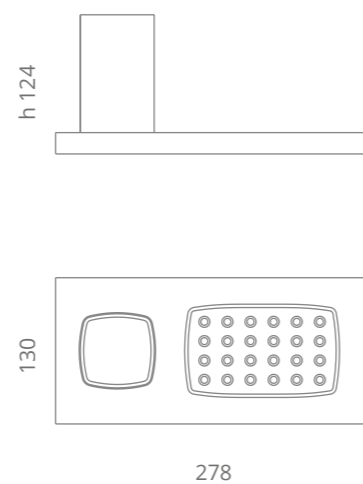

ROYAL Accessories
Vetro Freddo

ARIA UNO

shelf - stainless steel /VetroFreddo®
300 x 140 mm

ARIA DUE

shelf - stainless steel /VetroFreddo®
300 x 140 mm

ARIA TRE

shelf - stainless steel
Small 360 x 120 mm
Large 480 x 120 mm