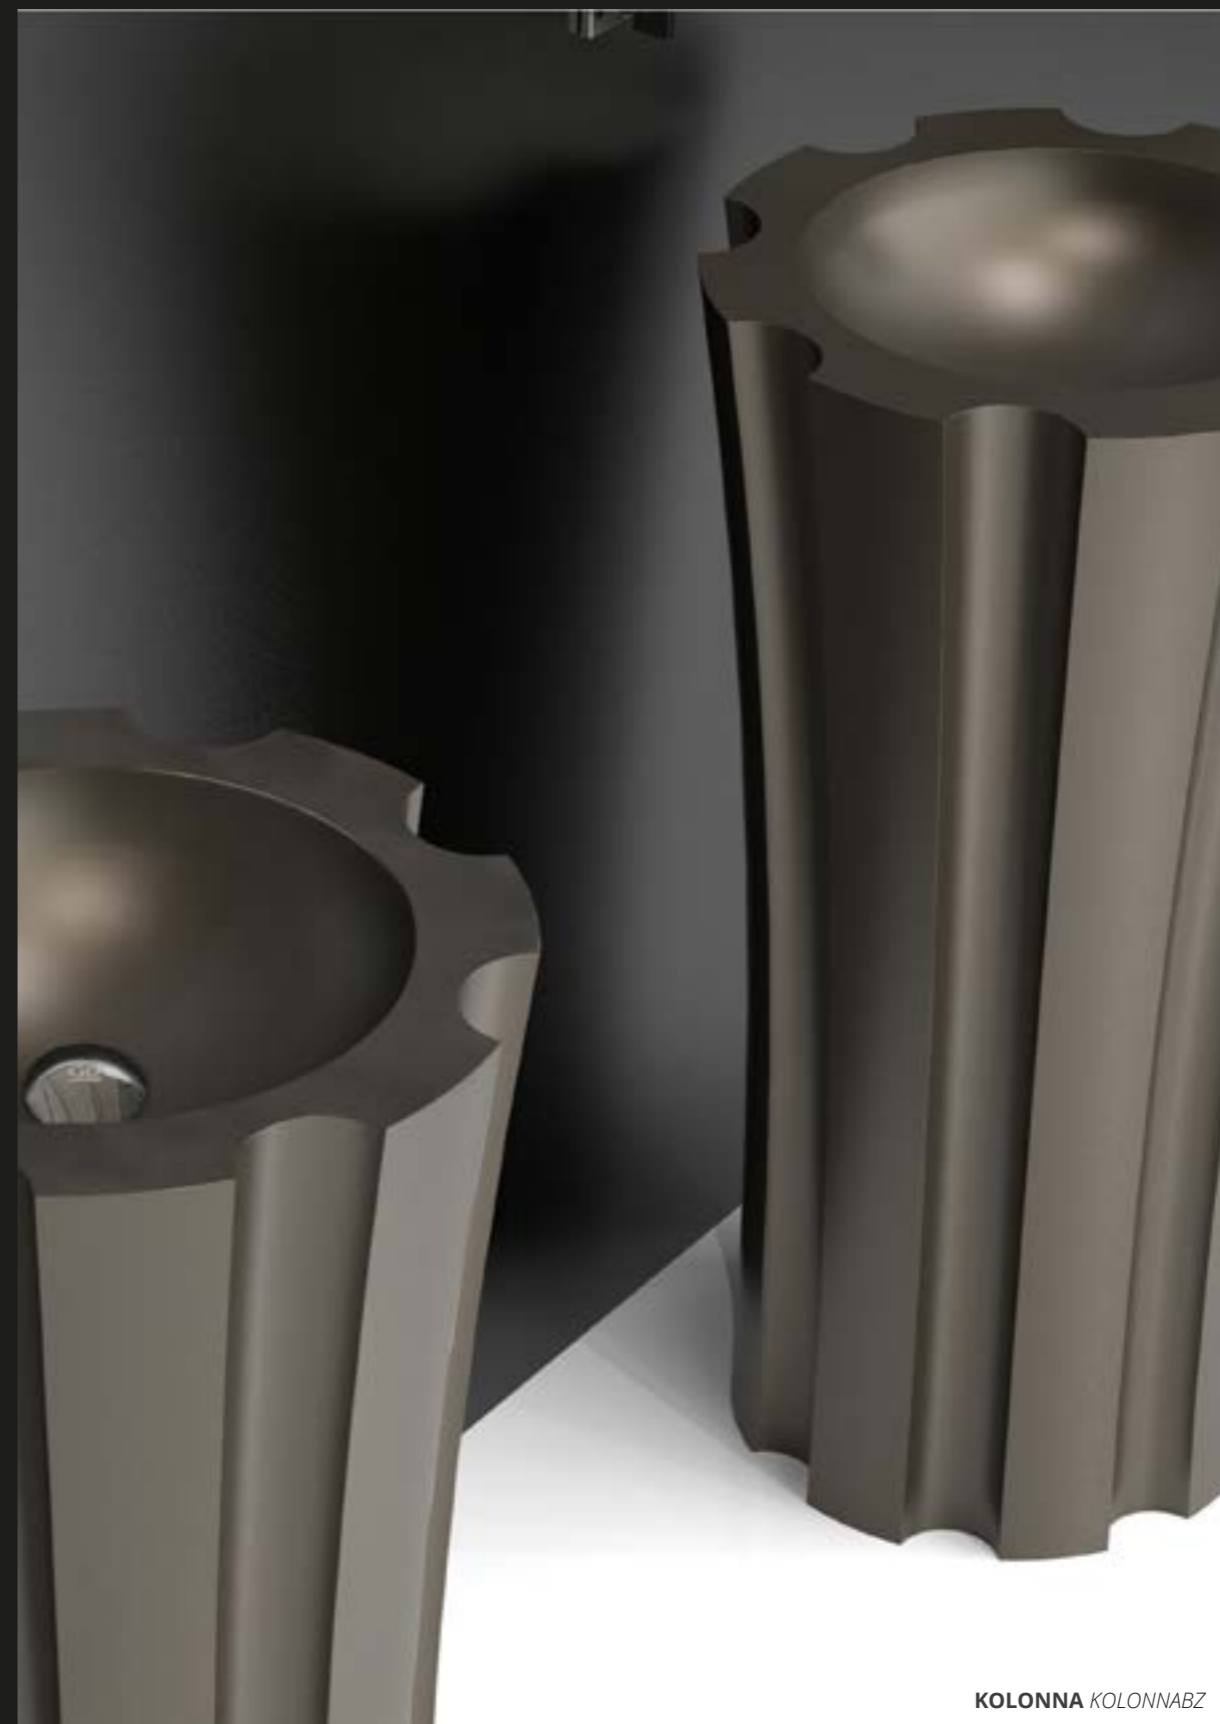

Kolonna

design by **LUCA BOJOLA**

REGENTS KING SMALL
manopole rubinetto in cristallo
crystal faucet handles
Glamorous Tuning collection

KOLONNA KOLONNABZ

KOLONNA KOLONNAGD

KOLONNA KOLONNABZ

Ø 480 x h 900

Vetro Freddo®

FREESTANDING WASHBASINS

307

LAVABI DA TERRA

design by **Luca Bojola**