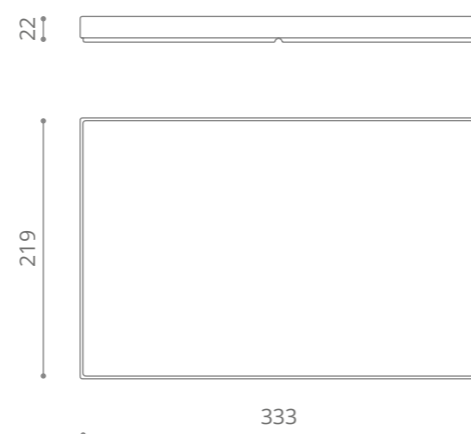

white
LOUNGE101

black mat
LOUNGE1NO

gold leaf
LOUNGE1FO

silver leaf
LOUNGE1FA

LOUNGE DUE

Pert
vassoio portaoggetti accessory tray

white
LOUNGE201

black mat
LOUNGE2NO