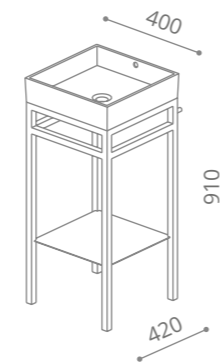

peso / weight = 18,00 kg