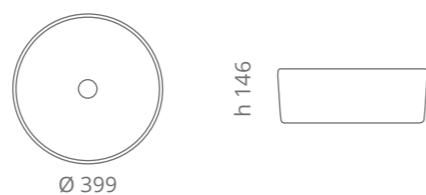

black / gold
MAREAK39BG

Marea Home
design by **KARIM RASHID**
Karim

Ø foro / hole = 45 mm
peso / weight = 4,20 kg

champagne
MAREAK39HCH

moka
MAREAK39HMK

Drop Katino

Ø foro / hole = 45 mm
peso / weight = 4,20 kg