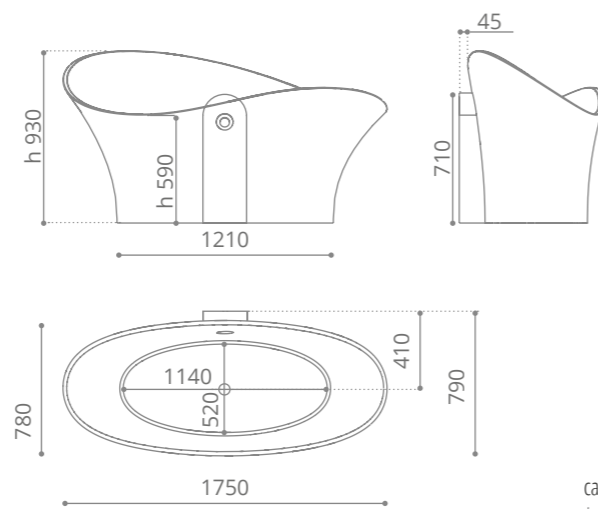

Flower Style
design by **MARCO PISATI**

capacità acqua = ±295 Lt. circa
water capacity = ±295 Lt. approx.
peso / weight = 54,00 kg