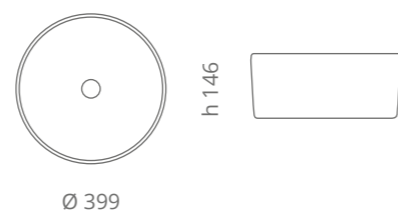

Line Katino

Ø foro / hole = 45 mm
peso / weight = 4,20 kg

platinum
LINEK39PL

bronze
LINEK39BZ

anthracite
LINEK39AT

Bamboo Katino

Ø foro / hole = 45 mm
peso / weight = 4,20 kg

black
BAMBOOK39NO