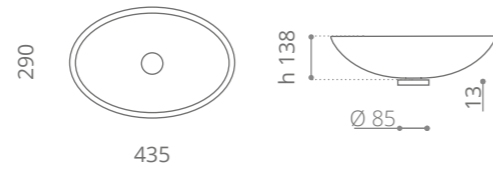

Ice Oval Small

Ø foro / hole = 45 mm
peso / weight
lavabo / washbasin = 4 kg
piletta / waste = 0,35 kg
anello / base ring = 0,42 kg

Piletta in ottone a scarico libero e base anello inclusi Brass free flow waste and base ring included