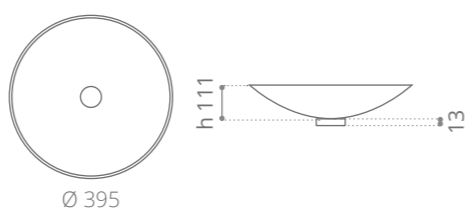

Ø foro / hole = 45 mm
peso / weight
lavabo / washbasin = 1,00 kg
piletta ABS / waste = 0,10 kg
anello / base ring = 0,42 kg