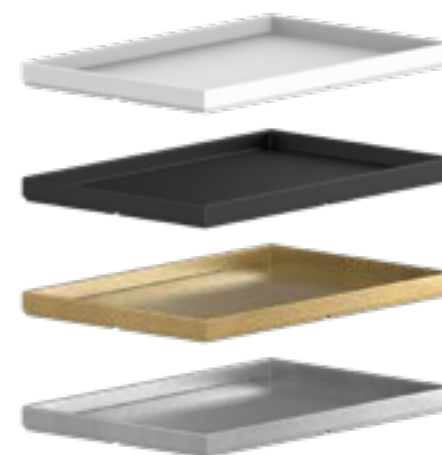

white
LOUNGE101

black mat
LOUNGE1NO

gold leaf
LOUNGE1FO

silver leaf
LOUNGE1FA

LOUNGE DUE

Pert
vassoio portaoggetti accessory tray

white
LOUNGE201

black mat
LOUNGE2NO