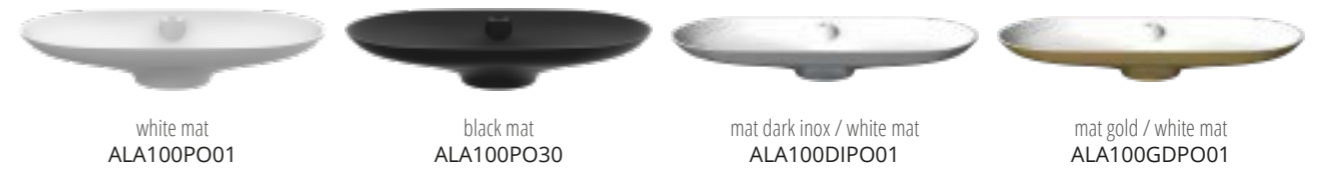

Ø foro / hole = 45 mm
peso / weight = 6,70 kg

Ø foro / hole = 45 mm
peso / weight = 6,30 kg

Ø foro / hole = 45 mm
peso / weight = 6,60 kg

Ø foro / hole = 45 mm
peso / weight = 7,10 kg

Ø foro / hole = 45 mm
peso / weight = 9,20 kg

Mosaic

Ø foro / hole = 45 mm
peso / weight = 6,00 kg