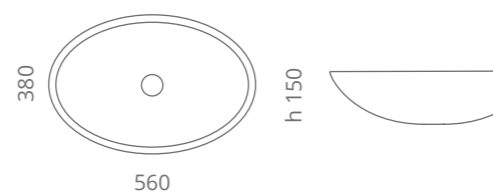

Ice Oval Lux SOTTO

Ø foro / hole = 45 mm
peso / weight
lavabo / washbasin = 6,40 kg
piletta / waste = 0,24 kg

Piletta universale in ottone inclusa Universal brass waste included

Ice Oval Lux XL SOTTO

Ø foro / hole = 45 mm
peso / weight
lavabo / washbasin = ±7,80 kg
piletta / waste = 0,24 kg