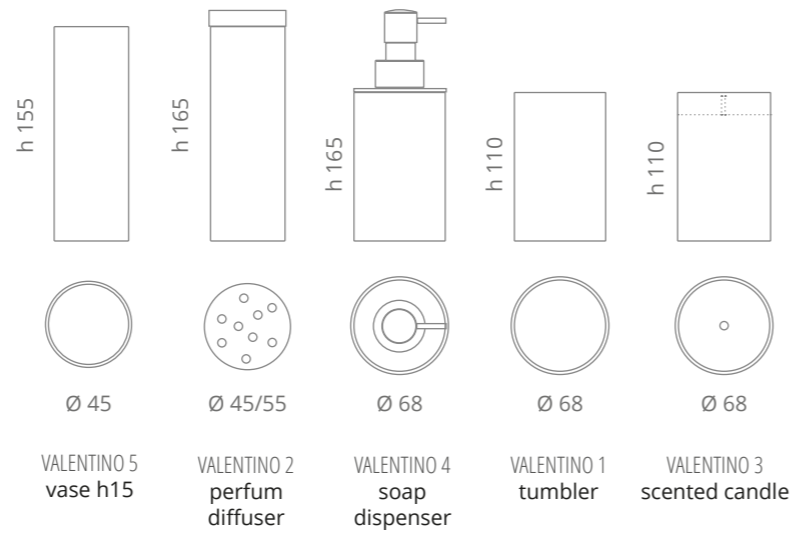

clear / gold
ICESSENCERAM1T01F3P

clear / gold
ICESSENCERAM2T01F3P

clear / gold
ICESSENCERAM3T01F3P

clear / chrome
ICESSENCERAM1T01F4P

clear / chrome
ICESSENCERAM2T01F4P

clear / chrome
ICESSENCERAM3T01F4P

Valentino Crystal