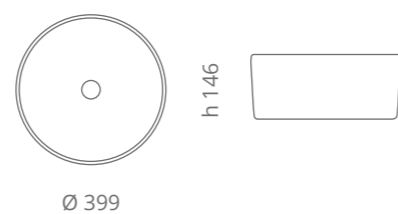

Line Katino

Ø foro / hole = 45 mm
peso / weight = 4,20 kg

platinum
LINEK39PL

bronze
LINEK39BZ

anthracite
LINEK39AT

Bamboo Katino

Ø foro / hole = 45 mm
peso / weight = 4,20 kg

black
BAMBOOK39NO