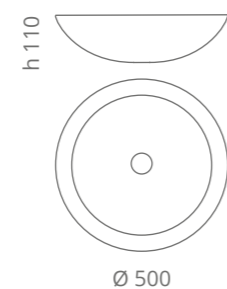

Round

Ø foro / hole = 45 mm
peso / weight = 4,60 kg

Bordo finitura alluminio Edge aluminium colour

Vogue

Ø foro / hole = 45 mm
peso / weight = 7,70 kg

Bordo finitura alluminio Edge aluminium colour

Norite

Ø foro / hole = 45 mm
peso / weight = 3,11 kg

Reverse

Ø foro / hole = 45 mm
peso / weight = 3,56 kg