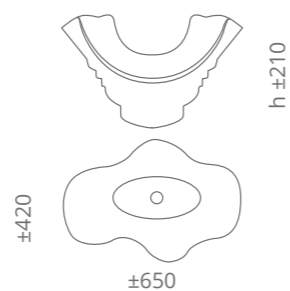

Ø foro / hole = 45 mm
peso / weight = 9,20 kg

black - gold
CALLABG

black - silver
CALLABS

Supporto in VetroFreddo nero incluso VetroFreddo black basement included

Arte Murano Uno

Ø foro / hole = 45 mm
peso / weight = 8,40 kg