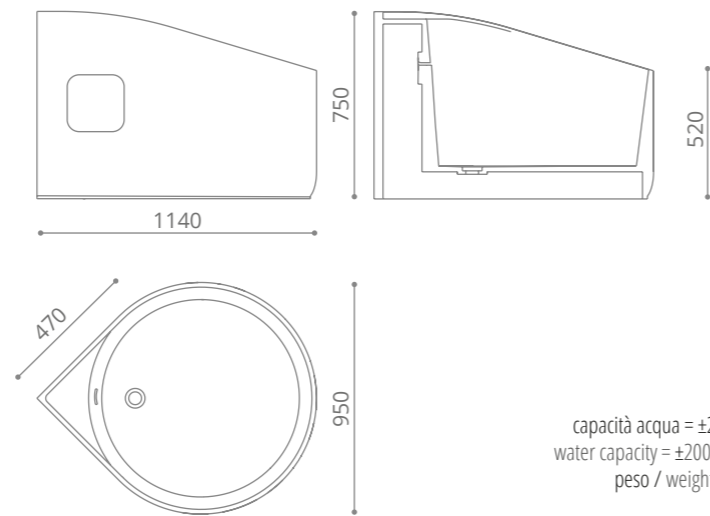

capacità acqua = ±200 Lt. circa
water capacity = ±200 Lt. approx.
peso / weight = 50,00 kg