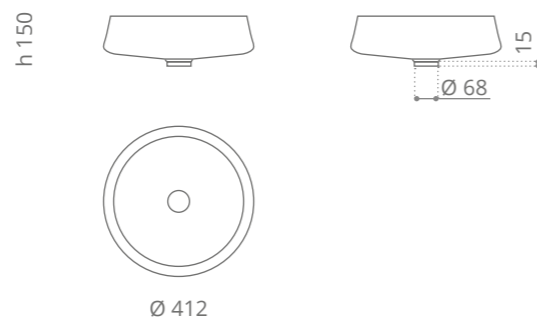

Ø foro / hole = 45 mm
peso / weight = +/- 3,80 kg

Bordo finitura alluminio Edge aluminium colour