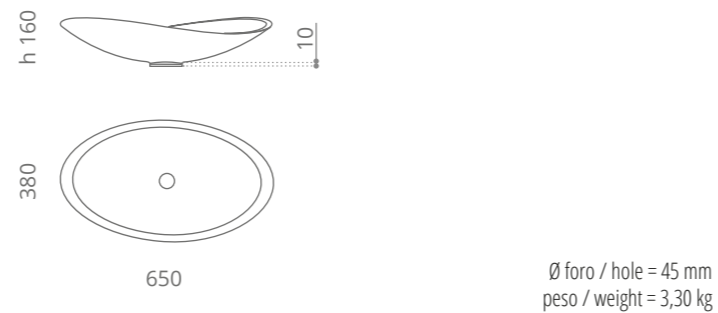

Infinity Starlight
design by **LEONARDO GIOMARELLI**