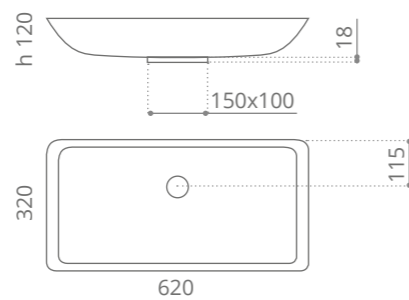

Ø foro / hole = 45 mm
peso / weight = 4,10 kg