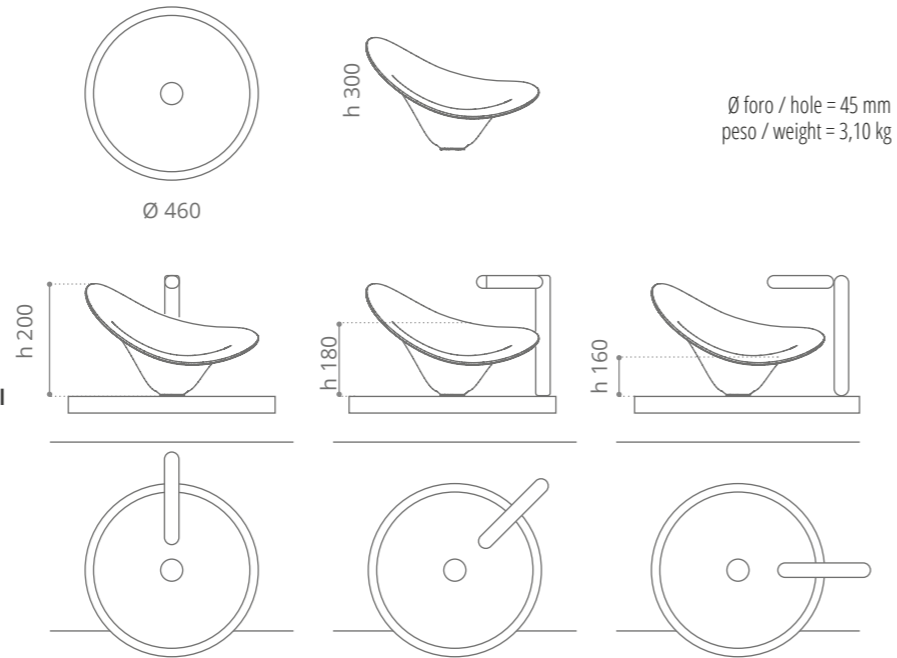

Flower
design by **MARCO PISATI**