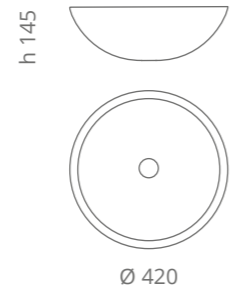

Ø foro / hole = 45 mm
peso / weight = 7,00 kg