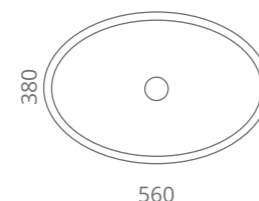

clear / chrome
LUXOROVTO1F4

clear / gold
LUXOROVTO1F3

Piletta in ottone a scarico libero e base anello inclusi Brass free flow waste and base ring included

Luxor Oval XL

h 150

Ø foro / hole = 45 mm
peso / weight
lavabo / washbasin = 7,80 kg
piletta / waste = 0,35 kg
anello / base ring = 0,42 kg