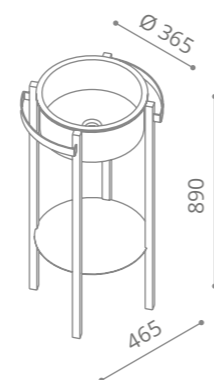

peso / weight = 9,00 kg