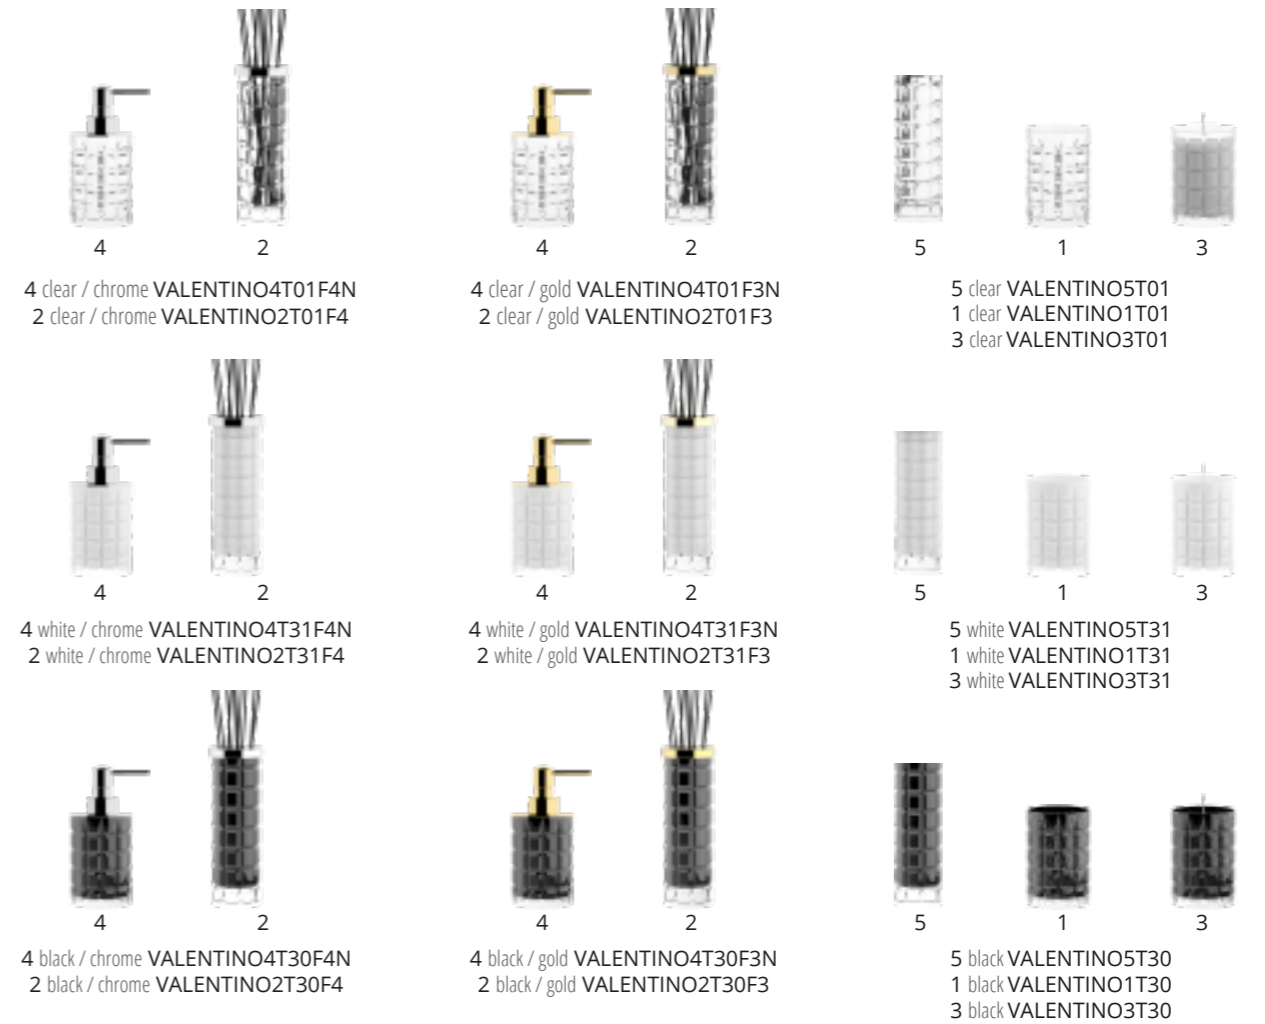

clear / gold
ICESSENCERAM1T01F3P

clear / gold
ICESSENCERAM2T01F3P

clear / gold
ICESSENCERAM3T01F3P

clear / chrome
ICESSENCERAM1T01F4P

clear / chrome
ICESSENCERAM2T01F4P

clear / chrome
ICESSENCERAM3T01F4P

Valentino Crystal