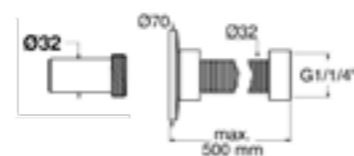

Raccordo free standing per Flower Evolution, Tom Tom 2, Tempo, Khorus

Freestanding waste joint for Flower Evolution, TomTom2, Tempo, Khorus

Tubo corrugato Ø 32 mm per raccordo a piletta (l=500mm, uscita attacco 32mm)
Flexible pipe Ø 32 mm for waste joint on freestanding washbasin