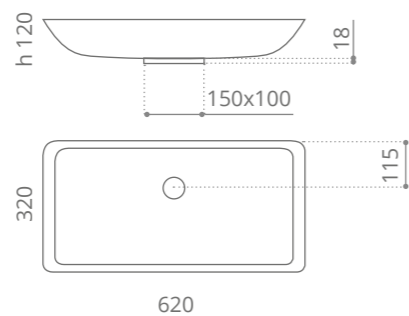

Ø foro / hole = 45 mm
peso / weight = 4,10 kg

Bordo finitura alluminio Edge aluminium colour