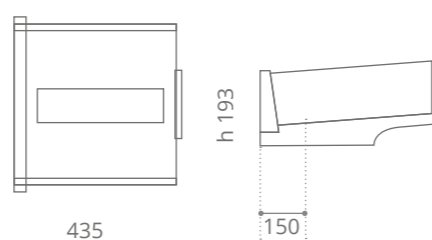

Ø foro / hole = 45 mm
peso / weight = 9,20 kg

black - gold
CALLABG

black - silver
CALLABS

Supporto in VetroFreddo nero incluso VetroFreddo black basement included

Arte Murano Uno

Ø foro / hole = 45 mm
peso / weight = 8,40 kg