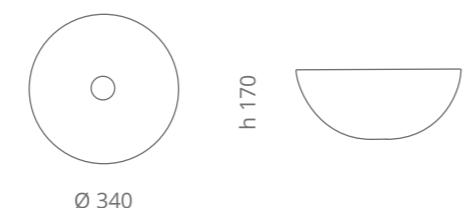

Ø foro / hole = 45 mm
peso / weight
lavabo / washbasin = 7,50 kg
piletta / waste = 0,24 kg

silver / chrome
RAMADASSLF4

gold / chrome
RAMADASGDF4

gold / gold
RAMADASGDF3

rose gold / chrome
RAMADASPGF4

bronze / chrome
RAMADASBZF4