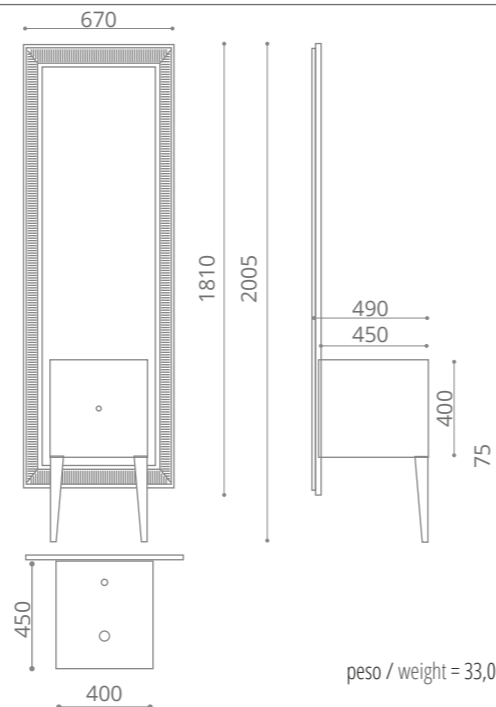

peso / weight = 33,00 kg

white gloss / silver leaf
CLBFAFASFT1F4

white gloss / gold leaf
CLBFOFOSFT1F3

black gloss / silver leaf
CLNFAFASFT1F4

black gloss / gold leaf
CLNFOFOSFT1F3