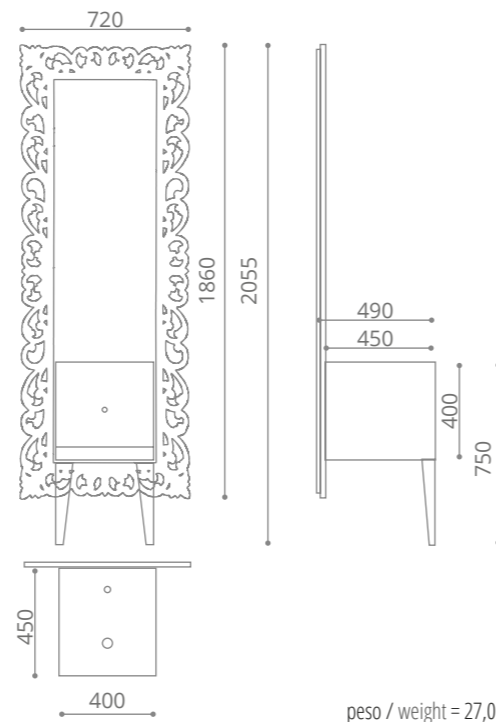

peso / weight = 27,00 kg

white gloss / silver
PRBARARFITF4

white gloss / platinum
PRBPLPLFITF4

white gloss / gold
PRBGDGFITF4

black gloss / silver
PRNARARFITF4

black gloss / platinum
PRNPLPLFITF4

black gloss / gold
PRNGDGFITF4