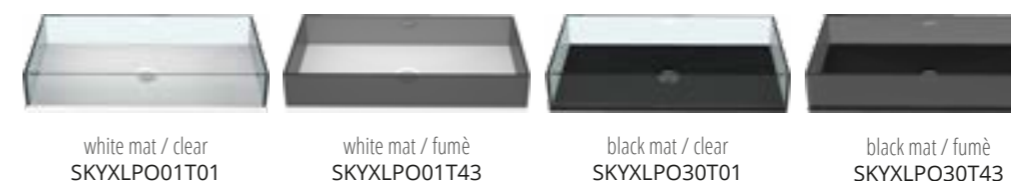

Skyline XL

Ø foro / hole = 45 mm
peso / weight = 10,00 kg

Si consiglia di utilizzare solo piletta a scarico libero The use of a free-flow type waste is recommended.

Xtreme Small

Ø foro / hole = 45 mm
peso / weight = 5,50 kg