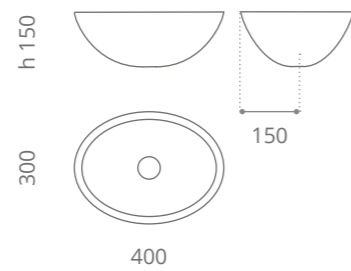

Oval Travertino

Ø foro / hole = 45 mm
peso / weight = 5,80 kg