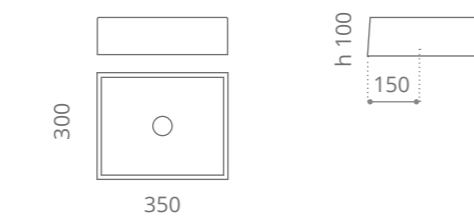

Ø foro / hole = 45 mm
peso / weight = 5,50 kg

Ø foro / hole = 45 mm
peso / weight = 5,70 kg

completo di illuminazione led e trasformatore Led light and transformer included.

Ø foro / hole = 45 mm
peso / weight = 3,20 kg

Ø foro / hole = 45 mm
peso / weight = 4,50 kg