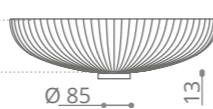

Ø foro / hole = 45 mm
peso / weight
lavabo / washbasin = 9,40 kg
piletta / waste = 0,35 kg
anello / base ring = 0,42 kg