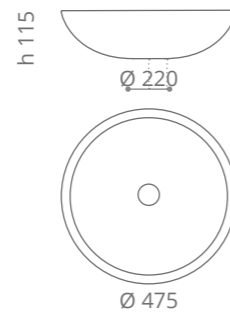

misure foro incasso
cutout size

Ø foro / hole = 45 mm
peso / weight = 6,8 kg

white mat
CIRCUS43FLPO01

black mat
CIRCUS43FLPO30

silver leaf 3d
CIRCUS43FLFA

gold leaf 3d
CIRCUS43FLFO

Circus 50

Ø foro / hole = 45 mm
peso / weight = 9,00 kg