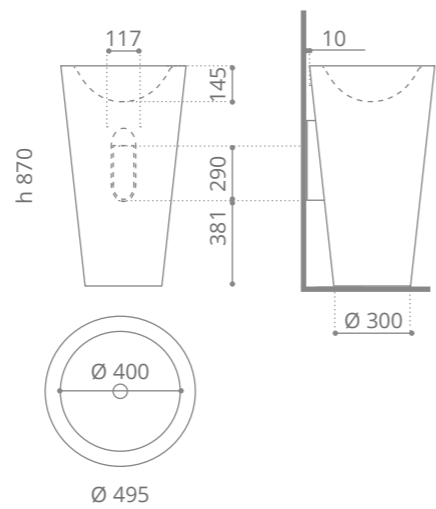

Ø foro / hole = 45 mm
peso / weight = 23,00 kg