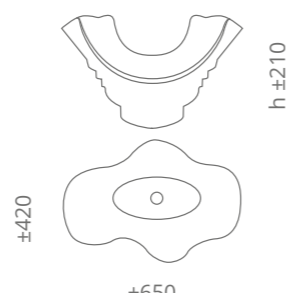

Ø foro / hole = 45 mm
peso / weight = 8,40 kg