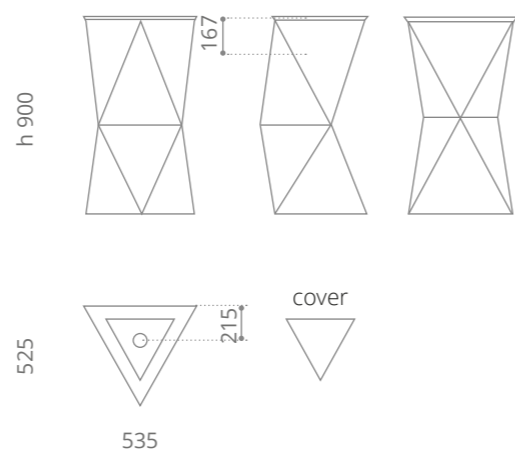

Ø foro / hole = 45 mm
peso / weight = 22,5 kg