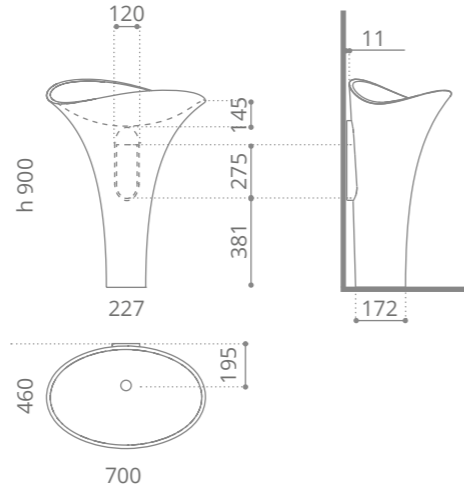

Flower Evolution

design by **MARCO PISATI**

VetroFreddo

Ø foro / hole = 45 mm
peso / weight = 22,00 kg

Corredato di piastra di ancoraggio a parete e piletta ABS cromo a scarico libero Equipped with wall fixing plate and chrome ABS free flow waste included