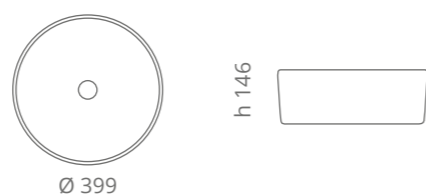

Ø foro / hole = 45 mm
peso / weight = 4,20 kg