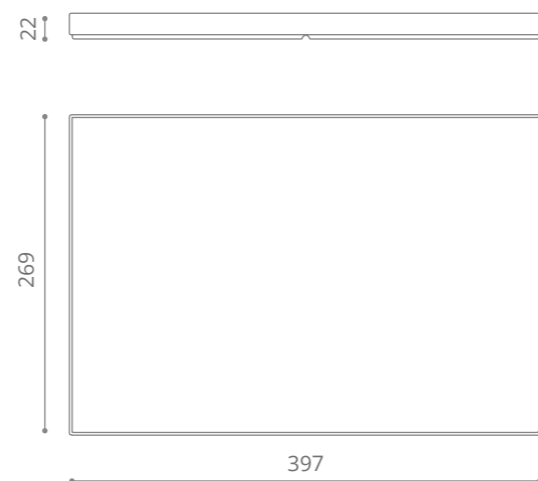

white
LOUNGE301

black mat
LOUNGE3NO

gold leaf
LOUNGE3FO

silver leaf
LOUNGE3FA