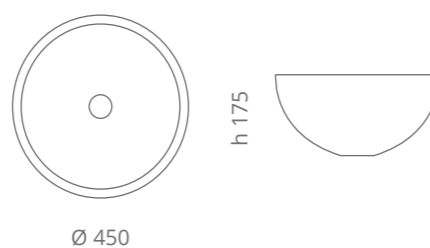

Ø foro / hole = 45 mm
peso / weight = 3,10 kg

Ø foro / hole = 45 mm
peso / weight = 4,50 kg

Ø foro / hole = 45 mm
peso / weight = 5,60 kg

Ø foro / hole = 45 mm
peso / weight = 6,60 kg

Luna Oval

Ø foro / hole = 45 mm
peso / weight = 4,50 kg

Luna Katino

Ø foro / hole = 45 mm
peso / weight = 4,2 kg