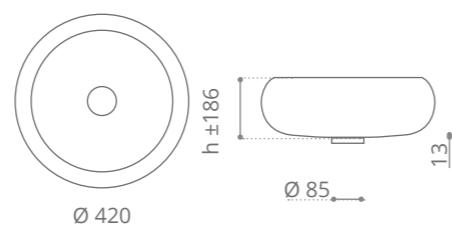

clear / chrome
LUXORROT01F4

clear / gold
LUXORROT01F3

Piletta in ottone a scarico libero e base anello inclusi Brass free flow waste and base ring included

Glo Ball Crystal Ice

Ø foro / hole = 45 mm
peso / weight
lavabo / washbasin = 19,20 Kg
piletta / waste = 0,35 kg
anello / base ring = 0,42 kg