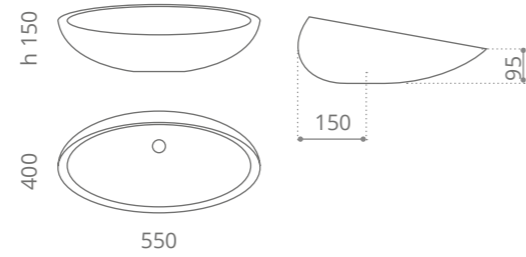

Kool Max Marble

Ø foro / hole = 45 mm
peso / weight
lavabo / washbasin = 9,40 kg
piletta / waste = 0,35 kg

Piletta in ottone a scarico libero inclusa Brass free flow waste included