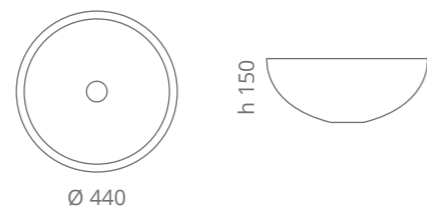

Ø foro / hole = 45 mm
peso / weight = 4,30 kg

white / gold leaf
FILIGRANA40WG

black / silver leaf
FILIGRANA40BS

Filigrana 44

Ø foro / hole = 45 mm
peso / weight = 5,20 kg

white / gold leaf
FILIGRANA44WG

black / silver leaf
FILIGRANA44BS