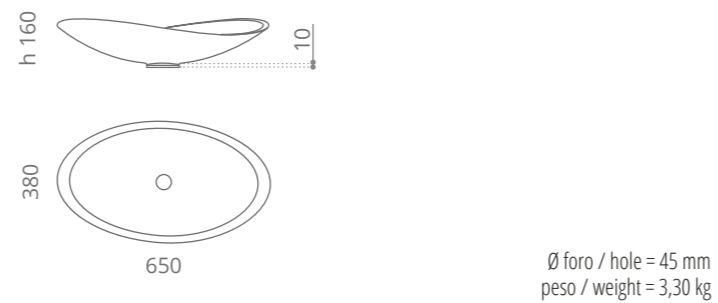

Leggerezza e design sposano la tecnologia.
Light weight, spectacular design, innovative technology.

Flower
design by **MARCO PISATI**

Infinity Colour
design by **LEONARDO GIOMARELLI**

Infinity Starlight
design by **LEONARDO GIOMARELLI**