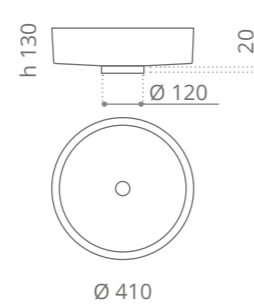

Ø foro / hole = 45 mm
peso / weight = 4,65 kg