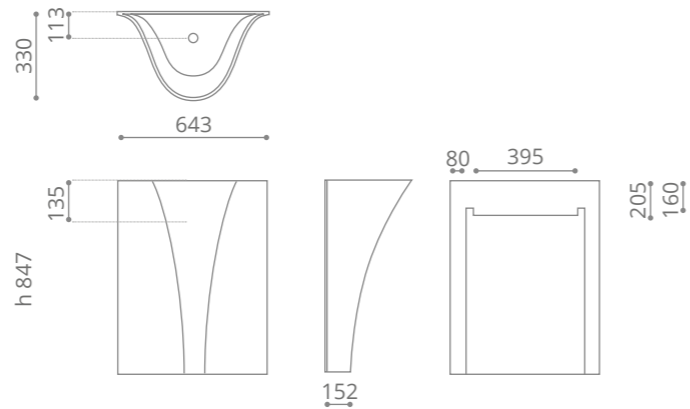

VetroFreddo

Ø foro / hole = 45 mm
peso / weight = 21 kg