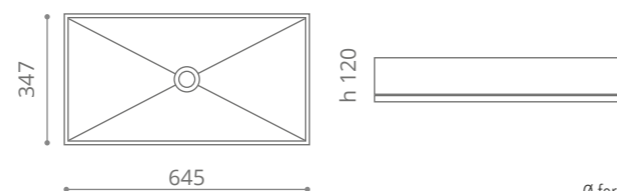

Skyline XL

Ø foro / hole = 45 mm
peso / weight = 10,00 kg