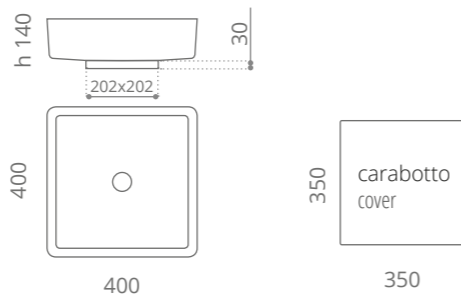

Four Vision

Ø foro / hole = 45 mm
peso / weight = 6,14 kg

Lavabo fornito con carabotto incluso Washbasin supplied with cover included

Blade Lux

Ø foro / hole = 45 mm
peso / weight = 6,70 kg

silver leaf 3d
BLADEFA