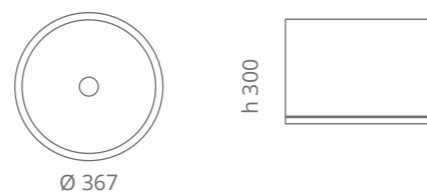

Xtreme Medium

Ø foro / hole = 45 mm
peso / weight = 8,00 kg