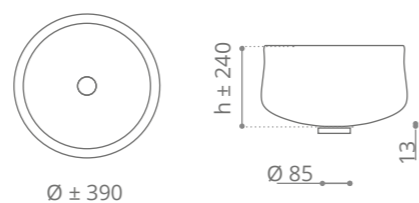

gold leaf / chrome
LAGUNAGDF4

gold leaf / gold
LAGUNAGDF3

Piletta in ottone a scarico libero e base anello inclusi.
Brass free flow waste and base ring included.

Ottico Murano Lux

Ø foro / hole = 45 mm
peso / weight
lavabo / washbasin = 6,40 kg
piletta / waste = 0,35 kg
anello / base ring = 0,42 kg