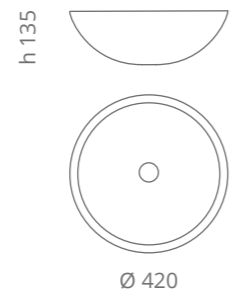

Circus 43 Travertino

Ø foro / hole = 45 mm
peso / weight = 7,00 kg