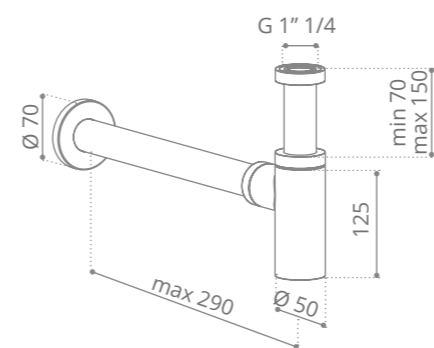

Sifone Tondo Round siphon