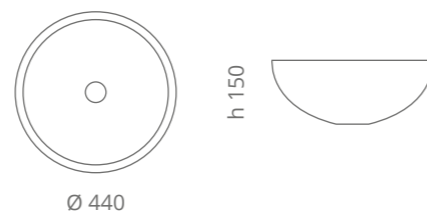

Ø foro / hole = 45 mm
peso / weight = 5,20 kg