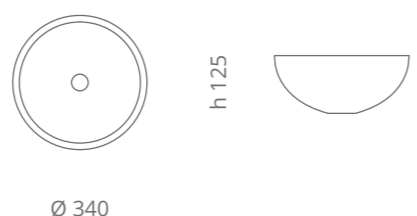

Metropole Round 34

Ø foro / hole = 45 mm
peso / weight = 3,10 kg

white
METROPOLE34WT

silver
METROPOLE34SL

gold
METROPOLE34GD

rose gold
METROPOLE34PG

platinum
METROPOLE34PL

bronze
METROPOLE34BZ