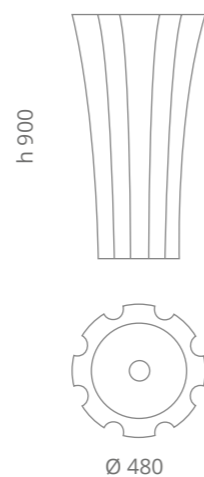

Ø foro / hole = 45 mm
peso / weight = 22 kg