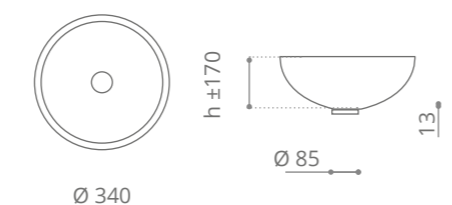

Ø foro / hole = 45 mm
peso / weight
lavabo / washbasin = ±7,50 kg
piletta / waste = 0,35 kg
anello / base ring = 0,42 kg

Piletta in ottone a scarico libero e base anello inclusi Brass free flow waste and base ring included