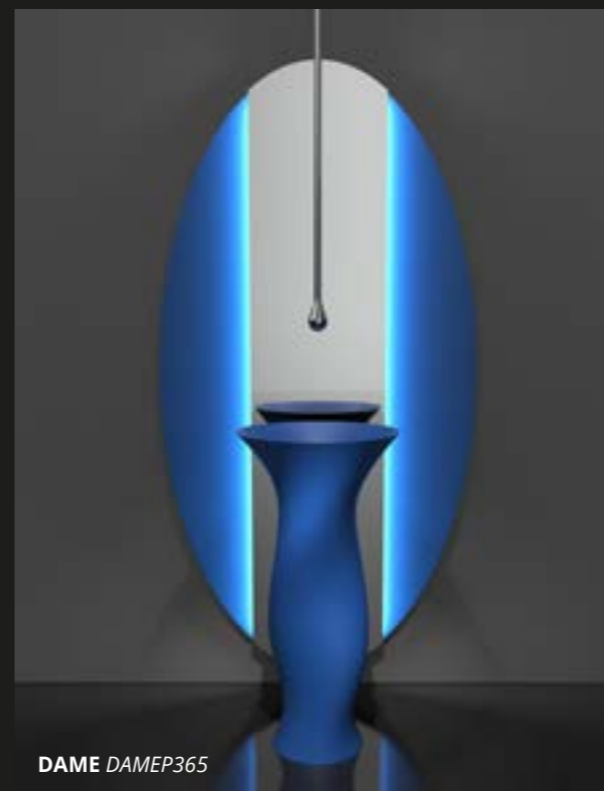

DAME DAMEPL

DAME DAMEP365