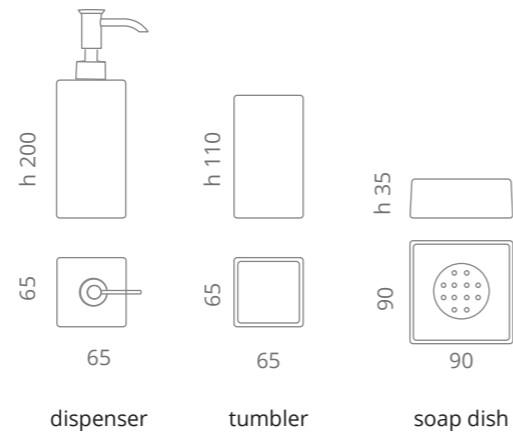

Venice
Glass