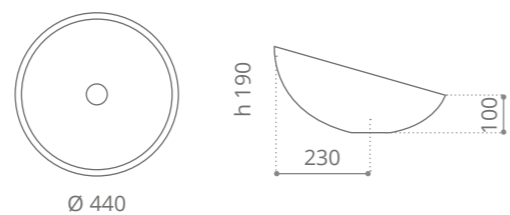

Ø foro / hole = 45 mm
peso / weight = 4,30 kg

white / gold leaf
FILIGRANA40WG

black / silver leaf
FILIGRANA40BS

Filigrana 44

Ø foro / hole = 45 mm
peso / weight = 5,20 kg

white / gold leaf
FILIGRANA44WG

black / silver leaf
FILIGRANA44BS