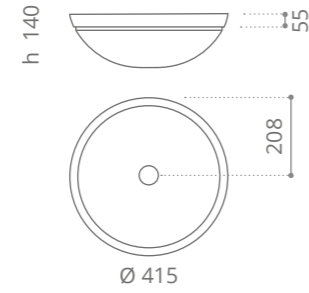

Circus 43

Ø foro / hole = 45 mm
peso / weight = 7,00 kg

white mat
CIRCUS43PO01

black mat
CIRCUS43PO30

silver leaf 3d
CIRCUS43FA

gold leaf 3d
CIRCUS43FO

copper leaf 3d
CIRCUS43FR

Circus 43 FL