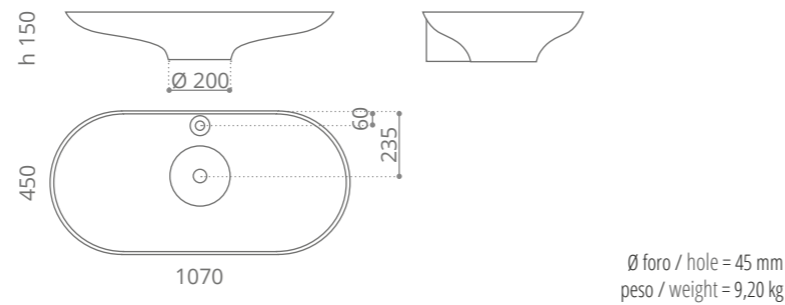

Ø foro / hole = 45 mm
peso / weight = 9,20 kg