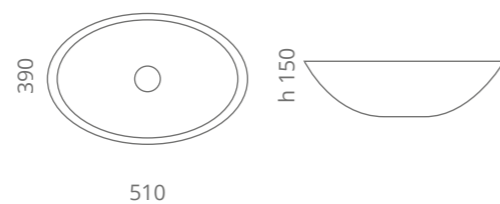

Luna Oval

Ø foro / hole = 45 mm
peso / weight = 4,50 kg

Luna Katino

Ø foro / hole = 45 mm
peso / weight = 4,2 kg

Gala 40

Ø foro / hole = 45 mm
peso / weight = 4,30 kg

silver leaf
GALA40FA

gold leaf
GALA40FO