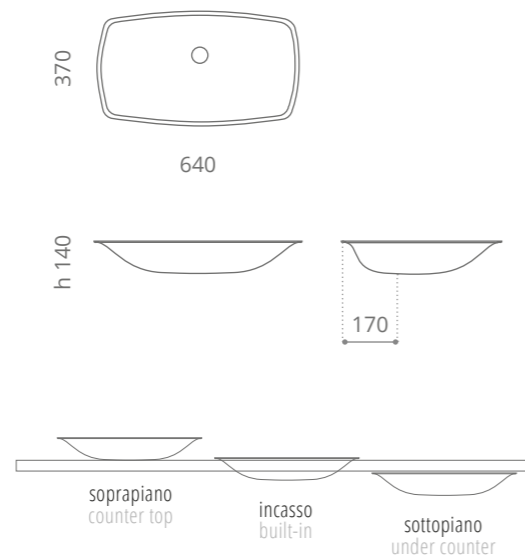

Ø foro / hole = 45 mm
peso / weight = 3,50 kg