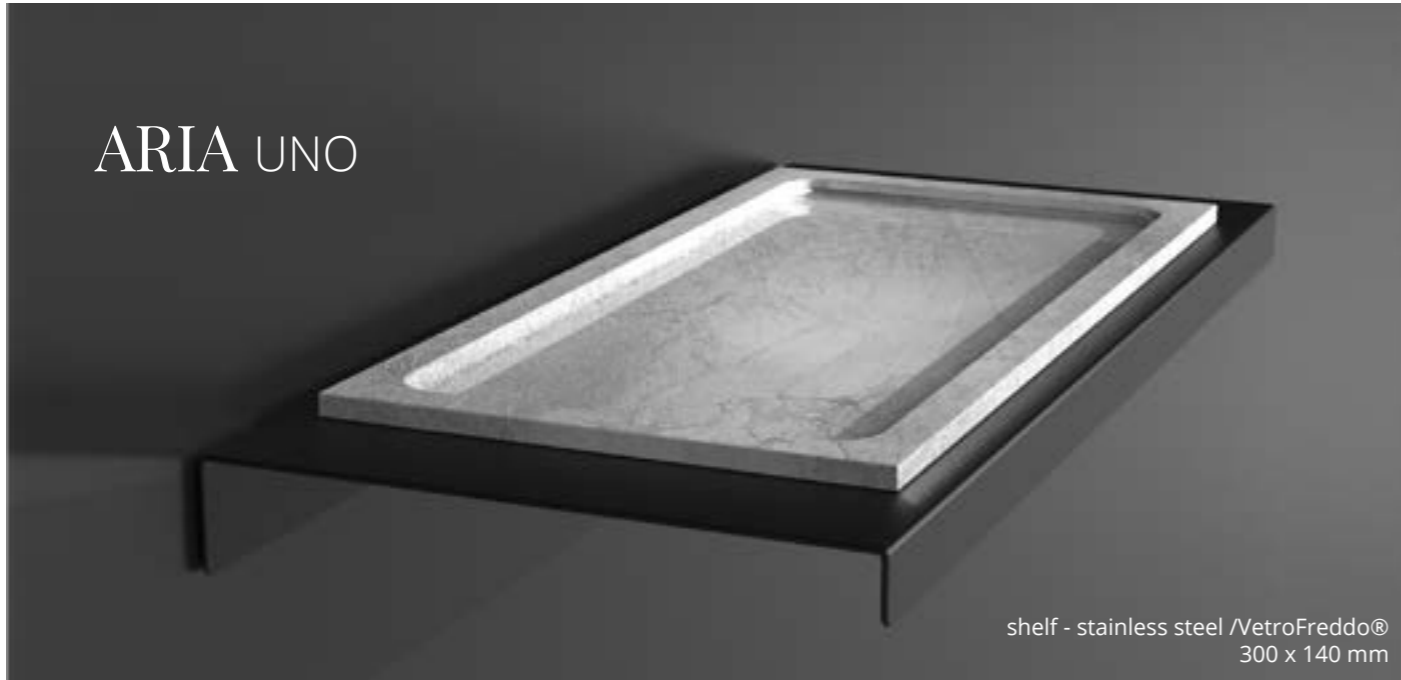

ROYAL Accessories
Vetro Freddo

ARIA UNO

shelf - stainless steel /VetroFreddo®
300 x 140 mm

ARIA DUE

shelf - stainless steel /VetroFreddo®
300 x 140 mm

ARIA TRE

shelf - stainless steel
Small 360 x 120 mm
Large 480 x 120 mm