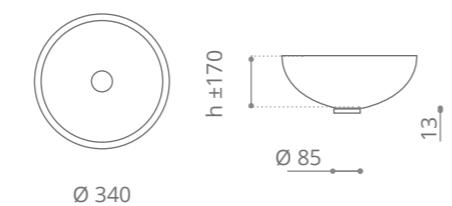

clear / chrome
ICEROT01F4

clear / gold
ICEROT01F3

Piletta in ottone a scarico libero e base anello inclusi Brass free flow waste and base ring included

Ice 34

Ø foro / hole = 45 mm
peso / weight
lavabo / washbasin = ±7,50 kg
piletta / waste = 0,35 kg
anello / base ring = 0,42 kg