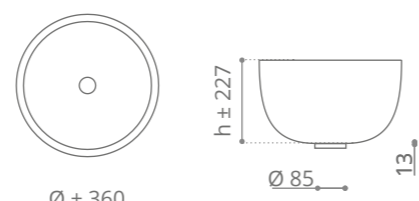

white-black / chrome
CANALEWBF4

white-black / gold
CANALEWBF3

Piletta in ottone a scarico libero e base anello inclusi
Brass free flow waste and base ring included

Ducale Murano Blu

Ø foro / hole = 45 mm
peso / weight
lavabo / washbasin = ±8,15 kg
piletta / waste = 0,35 kg
anello / base ring = 0,42 kg