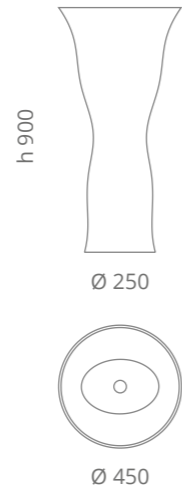

VetroFreddo

Ø foro / hole = 45 mm
peso / weight = 18,00 kg