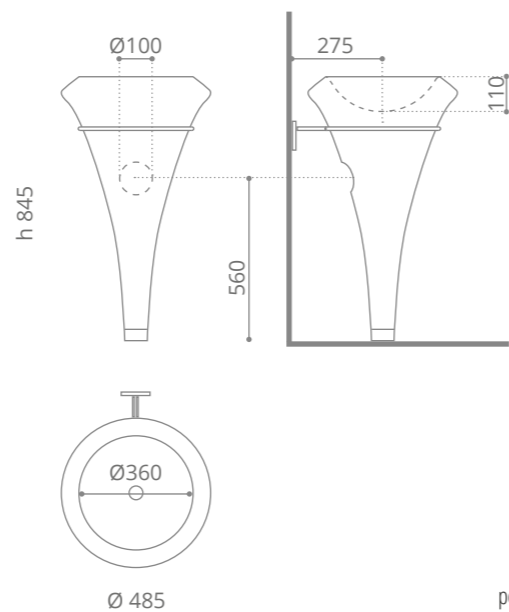

Ø foro / hole = 45 mm
peso / weight = 10,00 kg

Soffiato interamente a bocca in vetro di Murano opale bianco.
Completo di anello cromato con piastra per fissaggio a parete. Basetta cilindrica in acciaio cromato.
Piletta Abs cromo ed illuminazione led con trasformatore inclusi.
Mouth blown Murano glass in opaline white.
Equipped with chrome ring and chrome plate for wall fixation. Cylindrical floor base in chrome steel.
ChromeABS free flow waste and led lighting with transformer included.