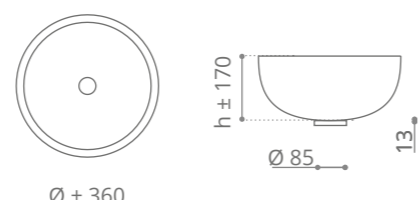

blue aventurine / chrome
DUCALEBLUF4

blue aventurine / gold
DUCALEBLUF3

Piletta in ottone a scarico libero e base anello inclusi
Brass free flow waste and base ring included

Ducale Murano Nero

Ø foro / hole = 45 mm
peso / weight
lavabo / washbasin = ±6,85 kg
piletta / waste = 0,35 kg
anello / base ring = 0,42 kg