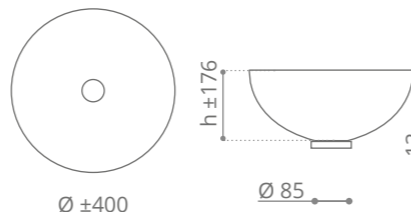

Ø foro / hole = 45 mm
peso / weight
lavabo / washbasin = 4,70 kg
piletta / waste = 0,35 kg
anello / base ring = 0,42 kg