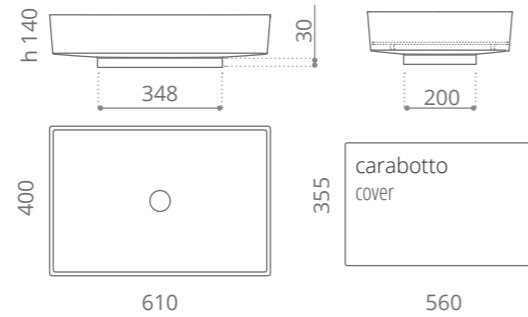

Blade Vision

Ø foro / hole = 45 mm
peso / weight = 8,70 kg

white mat
BLADEBO

black mat
BLADENO

old brass
BLADEOB

old bronze
BLADEBZO

old copper
BLADECPO

old dark inox
BLADEDXO