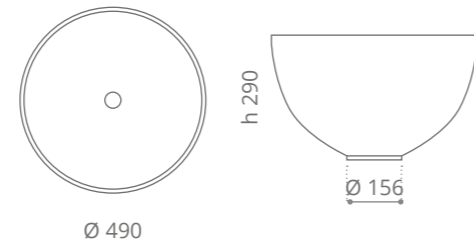

Cocoon 34

Ø foro / hole = 45 mm
peso / weight = 3,20 kg

white mat
COCOON34PO01

white gloss
COCOON34BL

black mat
COCOON34PO30

Cocoon Materic

Ø foro / hole = 45 mm
peso / weight = 6,40 kg

white mat
COCOONPO01