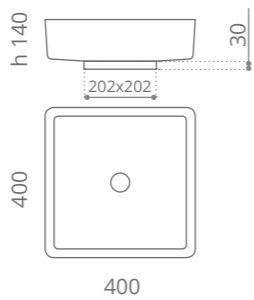

Ø foro / hole = 45 mm
peso / weight = 4,65 kg