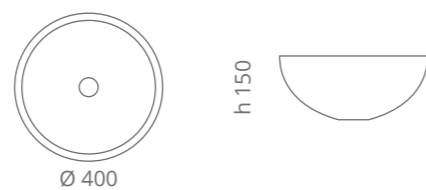

Ø foro / hole = 45 mm
peso / weight = 4,50 kg

white
XENIT01WHITE

black
XENIT30BLACK

champagne
XENIT05CHAMPAGNE

Flare Tech 40

Ø foro / hole = 45 mm
peso / weight = 4,30 kg

white / gold leaf
FLARET40WG

black / silver leaf
FLARET40BS