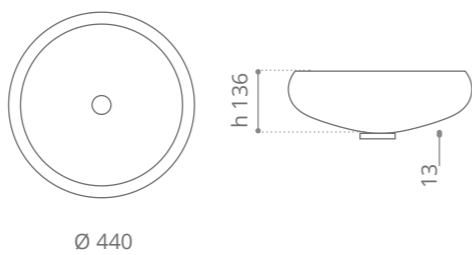

Ø foro / hole = 45 mm
peso / weight
lavabo / washbasin = 7,10 kg
piletta / waste = 0,35 kg
anello / base ring = 0,42 kg