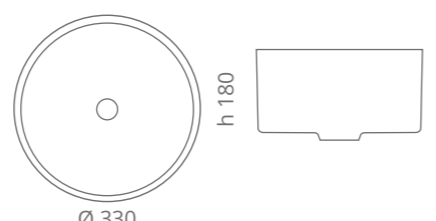

Ø foro / hole = 45 mm
peso / weight
lavabo / washbasin = ± 8 / 9 kg
piletta / waste = 0,35 kg