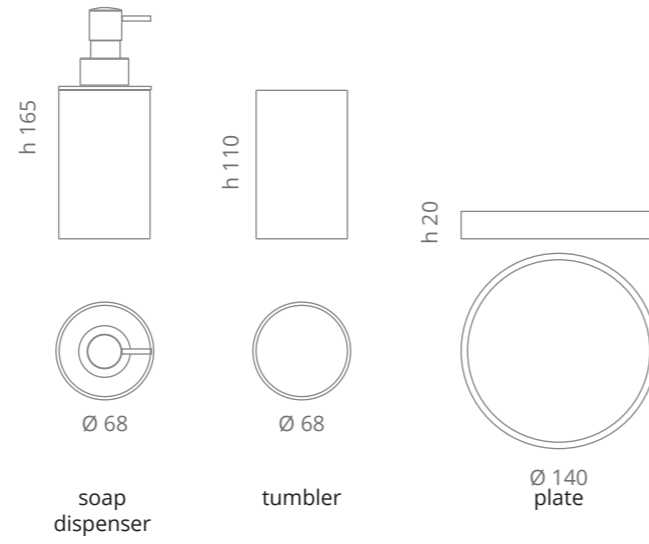

Linea Glass

Royal Dispenser Glass

Carrara
Marble

Luna
Glass

Graffiti
Glass

Old Metal
Glass

MODE Lux
Ceramic

Metropole
Vetro Freddo