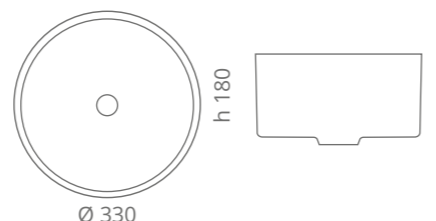

Ø foro / hole = 45 mm
peso / weight
lavabo / washbasin = ± 8 / 9 kg
piletta / waste = 0,35 kg