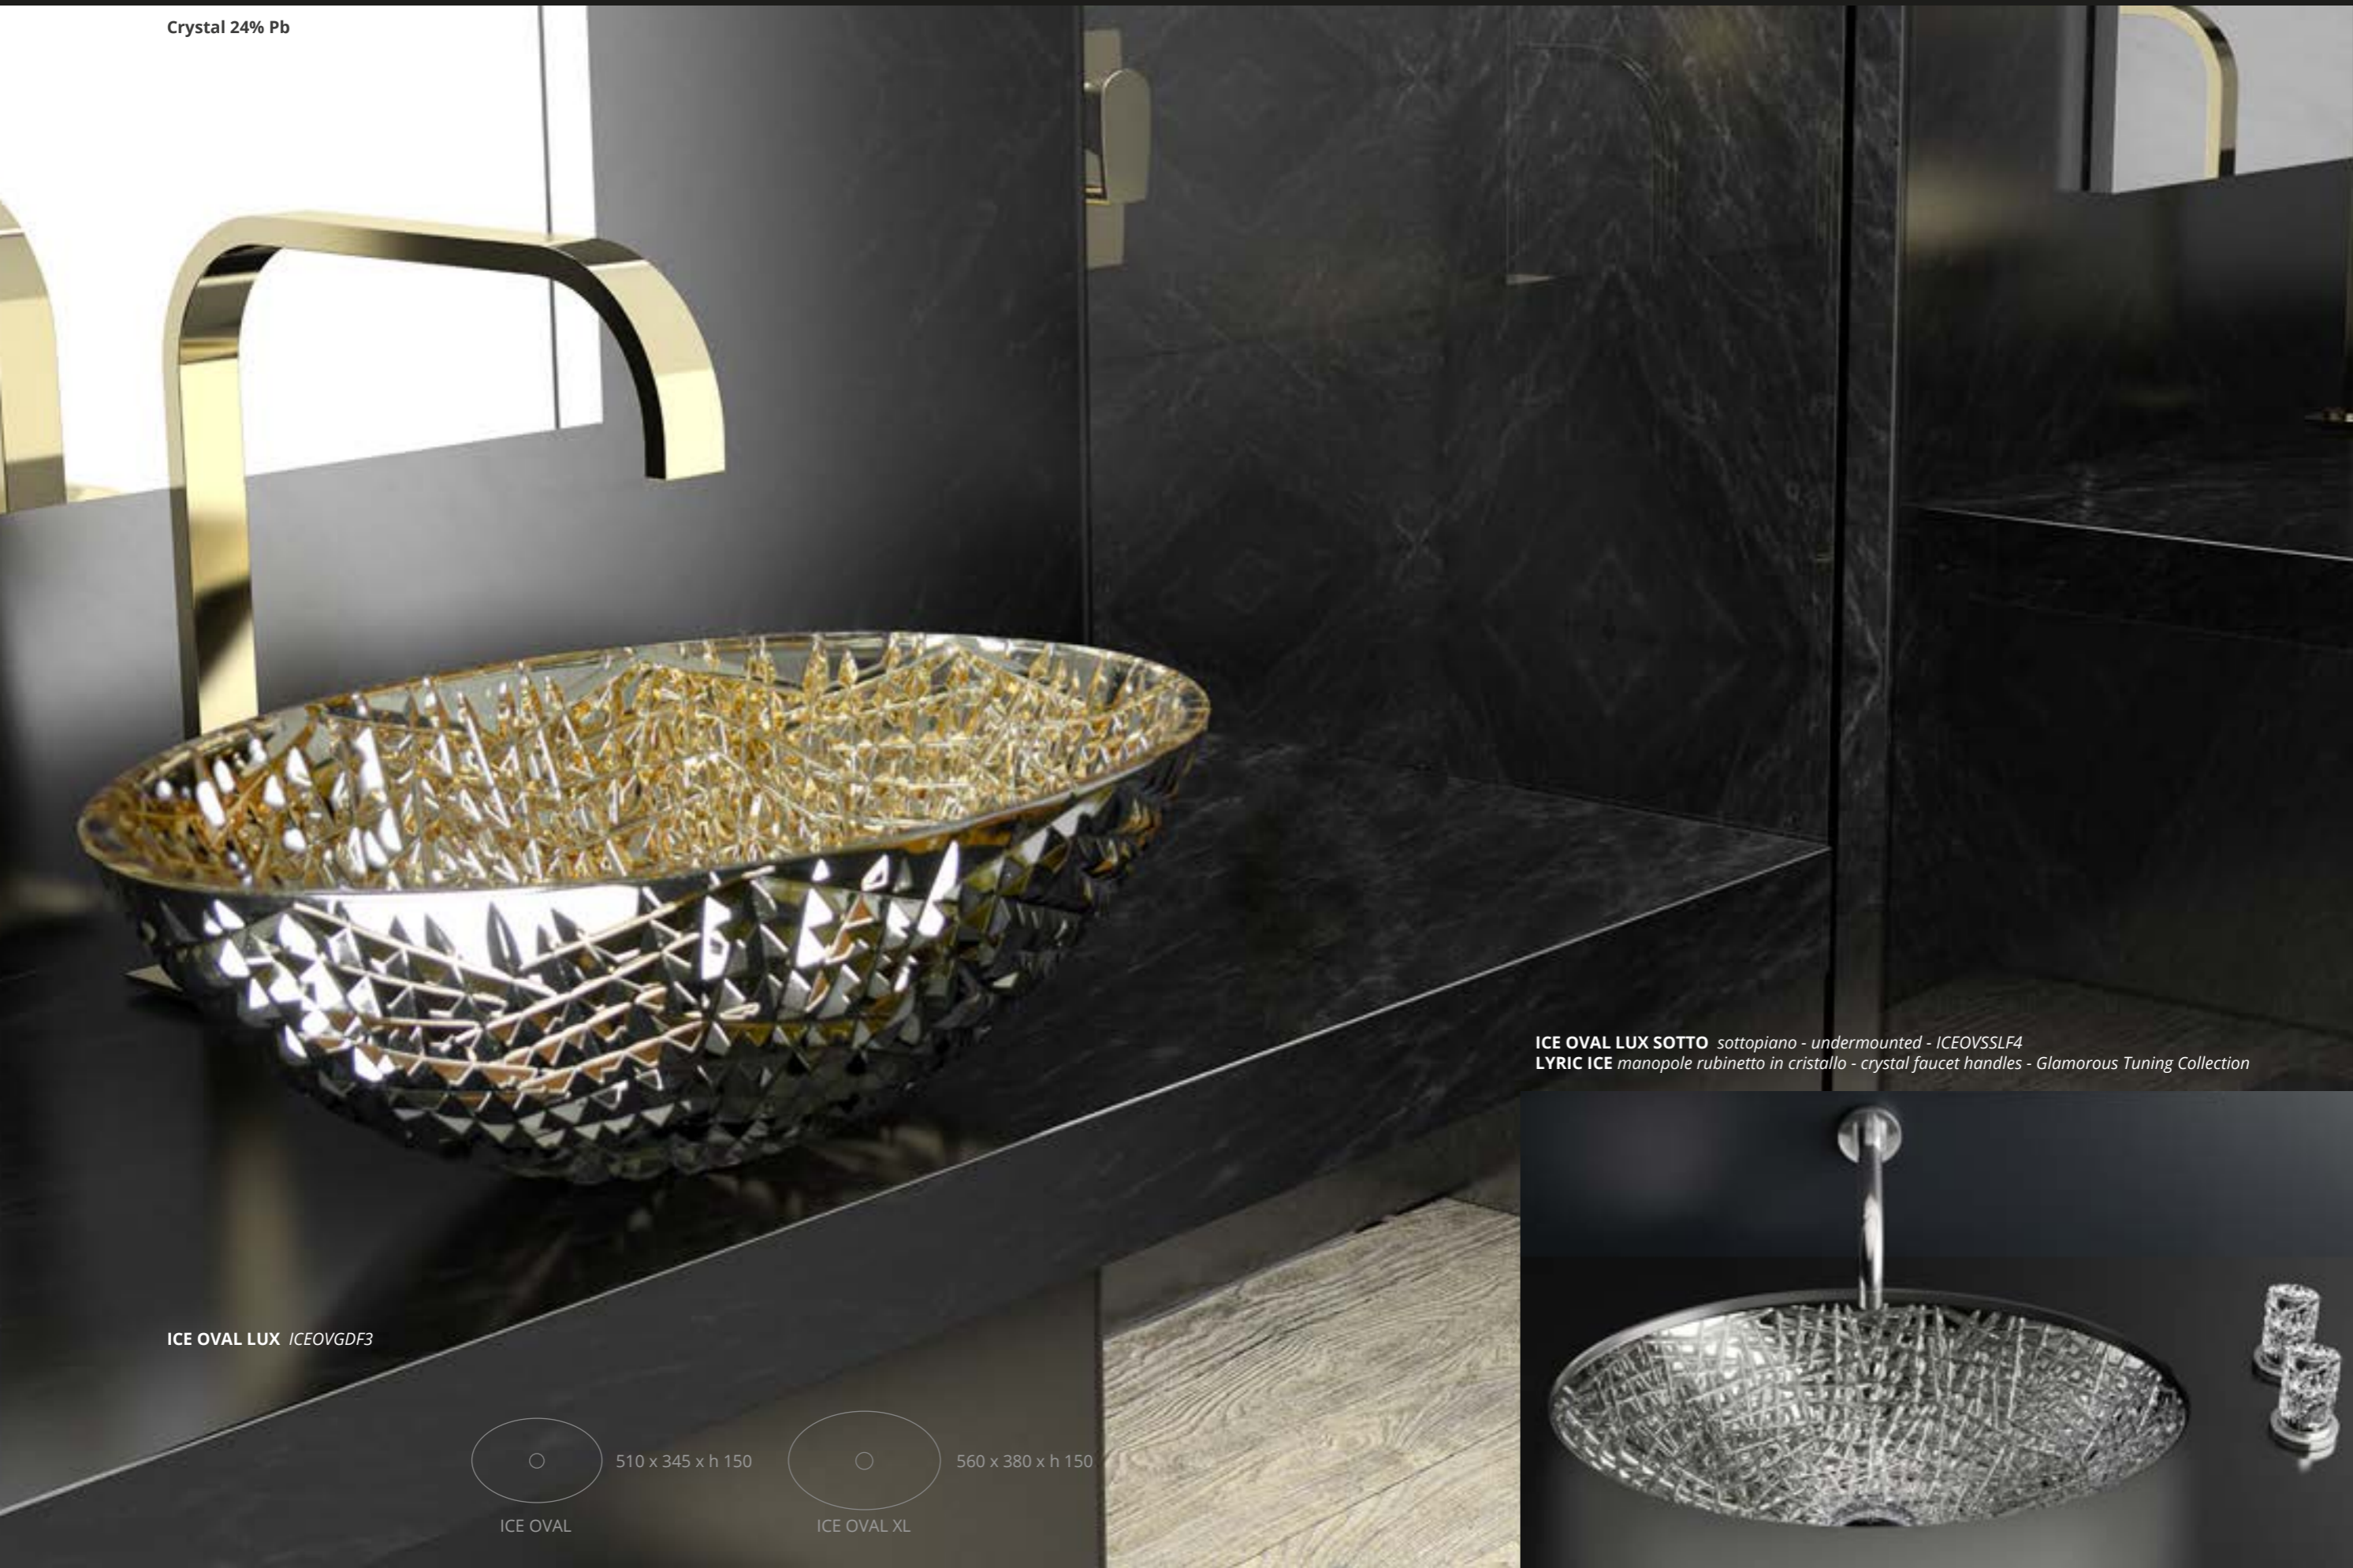

510 x 345 x h 150

ICE OVAL

560 x 380 x h 150

ICE OVAL XL

Ice Oval Lux

Crystal 24% Pb

Cristallo
DE' MEDICI
Pb 24%

ICE OVAL LUX SOTTO sottopiano - undermounted - ICEOVSSLF4
LYRIC ICE manopole rubinetto in cristallo - crystal faucet handles - Glamorous Tuning Collection