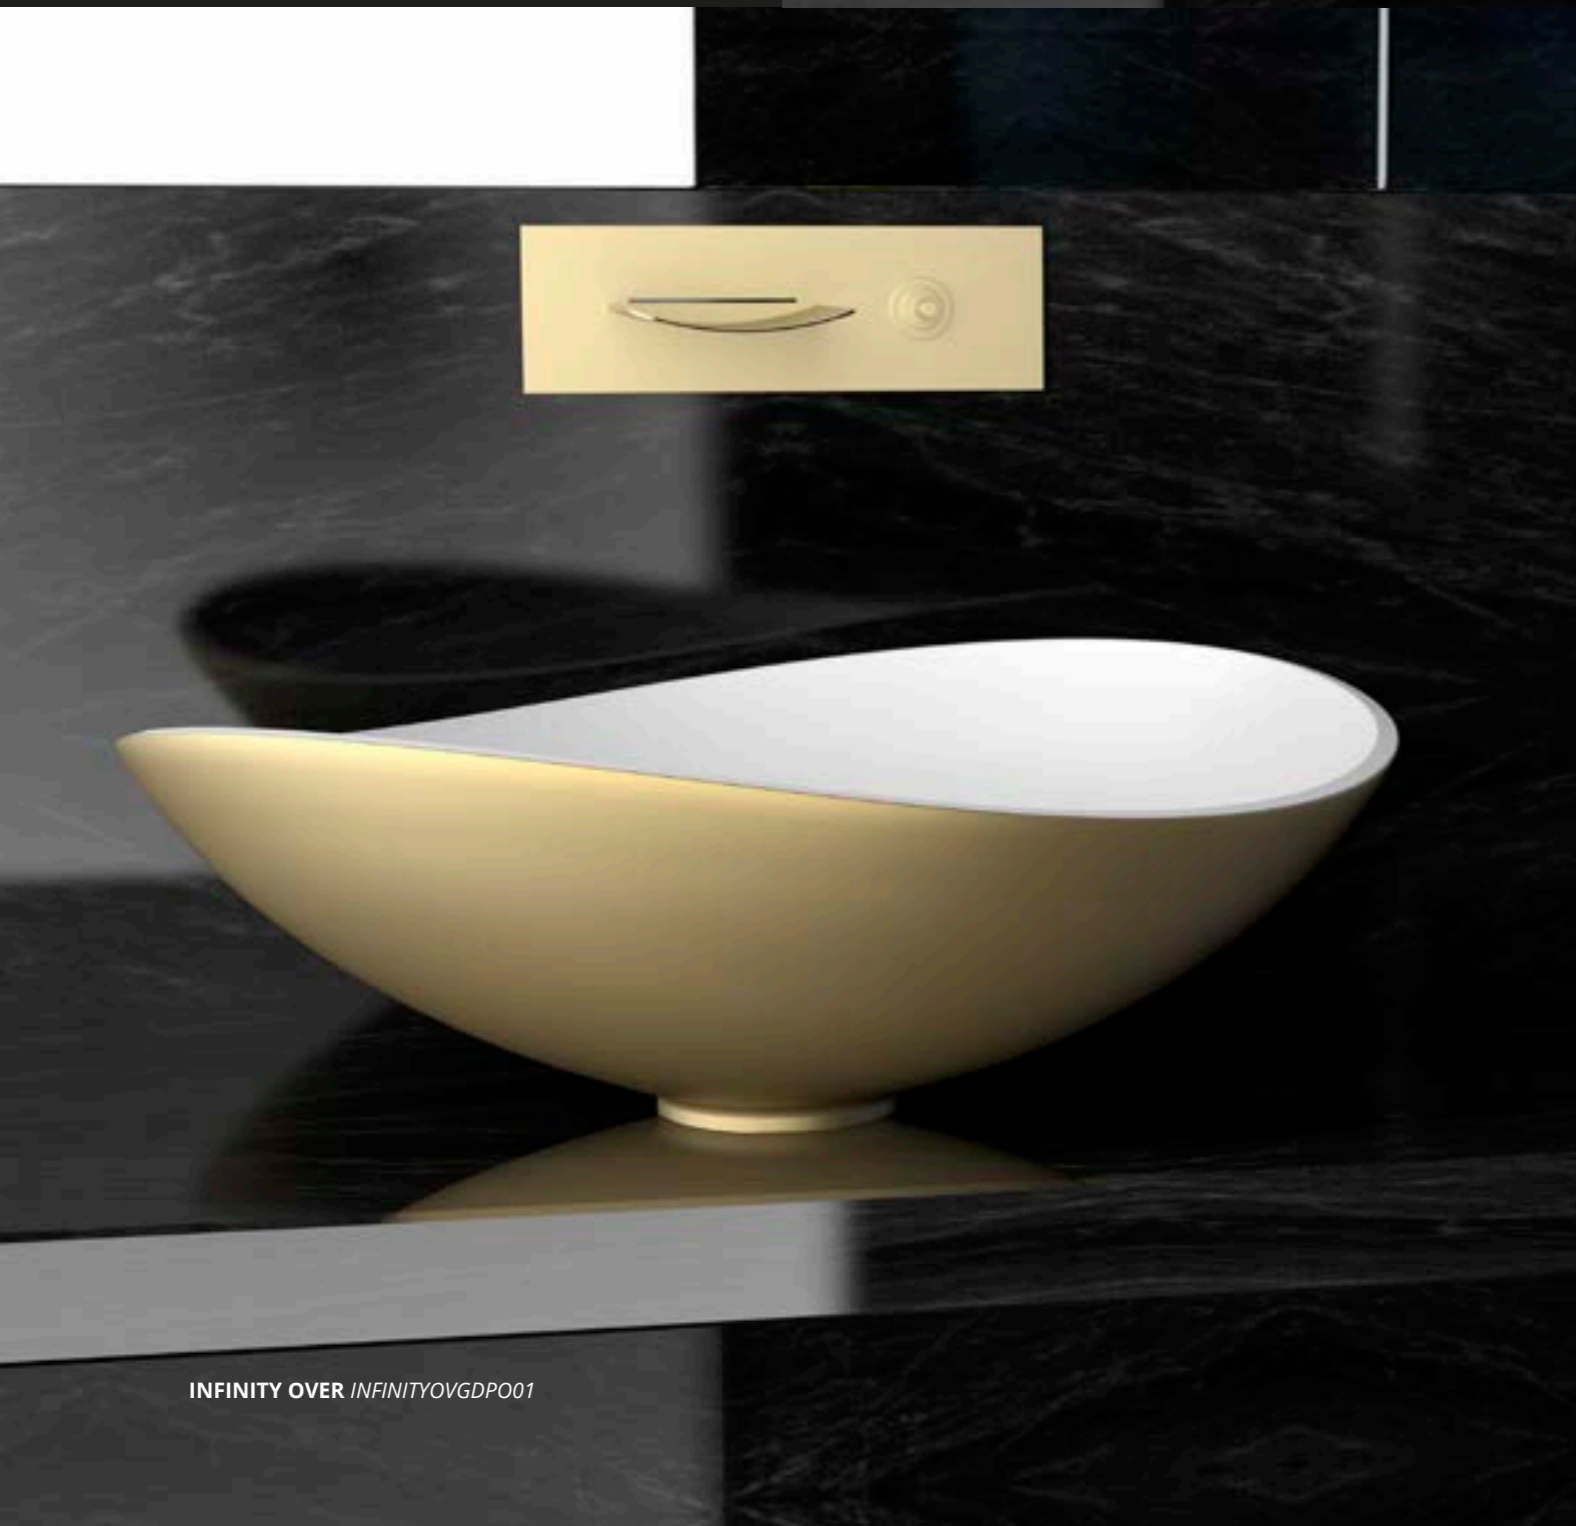

505 x 338 x h 230

Vetro Freddo®

WASHBASINS

123

LAVABI

Infinity Over

design by LEONARDO GIOMARELLI

INFINITY OVER INFINITYOVDIPO01