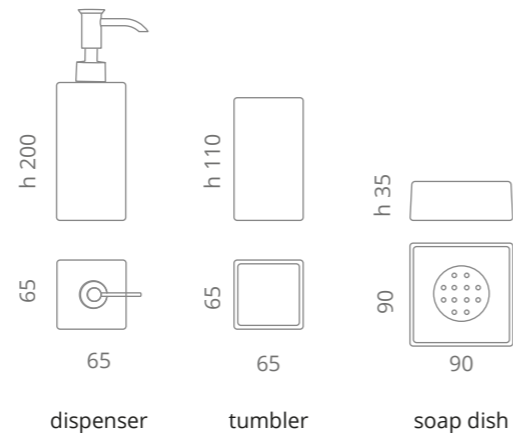

Kalahari
Glass