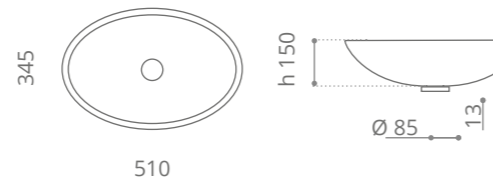

Ø foro / hole = 45 mm
peso / weight
lavabo / washbasin = 6,40 kg
piletta / waste = 0,35 kg
anello / base ring = 0,42 kg