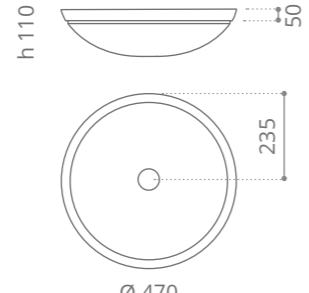

white mat
CIRCUS50PO01

black mat
CIRCUS50PO30

silver leaf 3d
CIRCUS50FA

gold leaf 3d
CIRCUS50FO

copper leaf 3d
CIRCUS50FR

Circus 50 FL

misure foro incasso
cutout size

Ø foro / hole = 45 mm
peso / weight = 8,80 kg