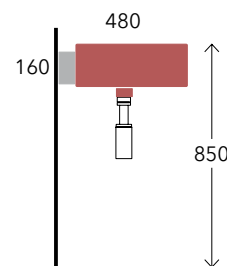

Void 44 art. VD44L