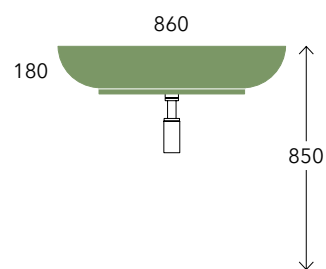

Sospeso

wall mounted / suspendu / wandhängend

cm

80
89

90
130