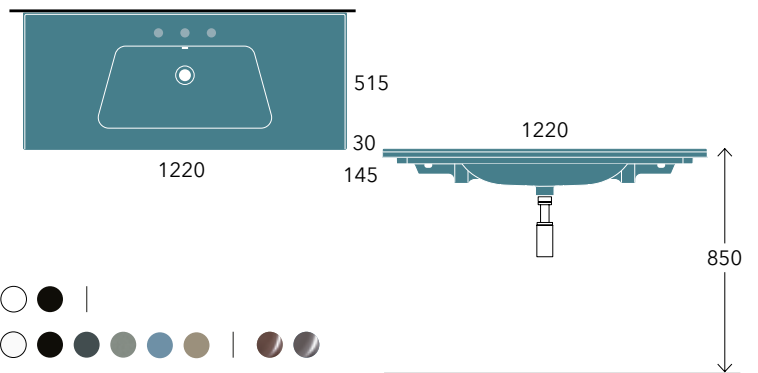

Sospeso

wall mounted / suspendu / wandhängend

cm

90
130