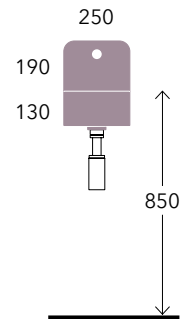

Sospeso

wall mounted / suspendu / wandhängend

cm

30
39

40
49

Pass 40x22 art. PS40LD