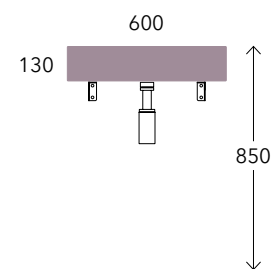

Sospeso

wall mounted / suspendu / wandhängend

cm

60
69