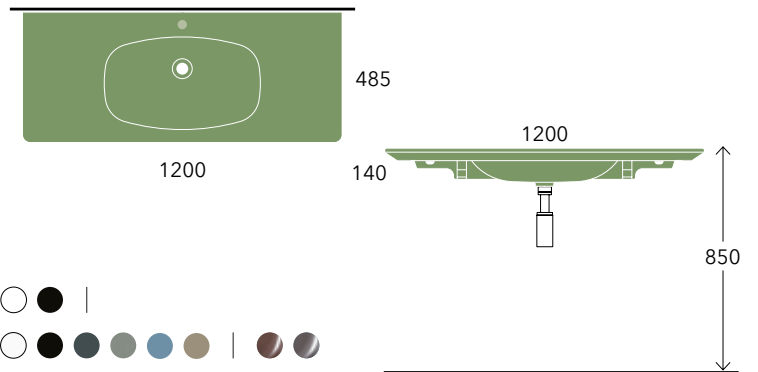

Acquagrande 100 art. 5051

Fidia 105 art. 3050

Bloom 105 art. BM105L

Sospeso

wall mounted / suspendu / wandhängend

cm

90
130

NudaFlat art. ND120L