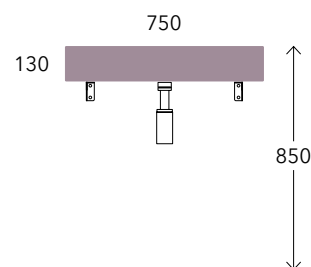

cm
70
79

NudaSlim 75 art. ND75L

NudaSlim 75 art. ND75PR

Miniwash 75 art. MW75S

Miniwash 75 art. MWL75 + MWS

Sospeso

wall mounted / suspendu / wandhängend

cm