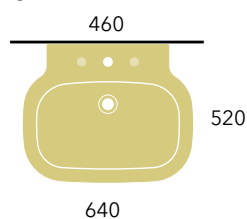

Sospeso

wall mounted / suspendu / wandhängend

cm

60
69