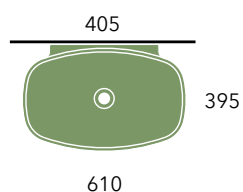

Sospeso

wall mounted / suspendu / wandhängend

cm

60
69