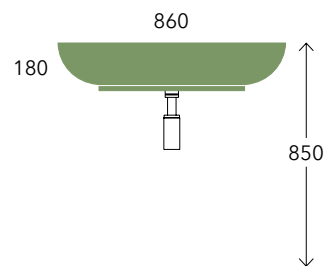

Sospeso

wall mounted / suspendu / wandhängend

cm

80
89

Nuda 85 art. 5080
550

90
130