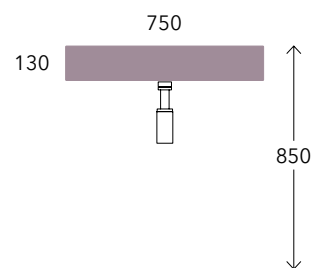

cm
70
79

NudaSlim 75 art. ND75L

NudaSlim 75 art. ND75PR

Miniwash 75 art. MW75S

Miniwash 75 art. MWL75 + MWS

Sospeso

wall mounted / suspendu / wandhängend

cm