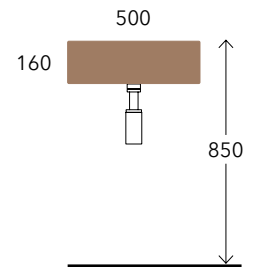

Pass 50 art. PS50L