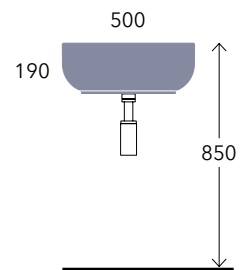

Twin Set 52 art. 5050/S + TS01/52