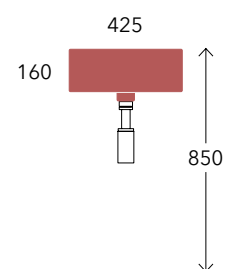

wall mounted / suspendu / wandhängend

cm

30
39

Miniwash 25 art. MWL25

40
49

Pass 40x22 art. PS40LD

Miniwash 40 art. MWL40 + MWS40

Twin Set 42 art. 5050/42S + TS01/42