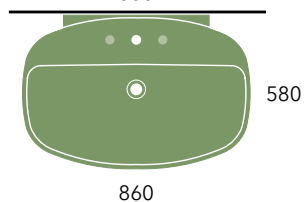

Bloom 85 art. BM85L