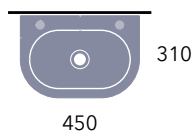

cm
40
49

Twin Set 42 art. 5050/42S + TS02/42

Void 44 art. VD44L

Pass 45x31 art. PS31LM

Miniwash 48 art. MWL48 + MWS48

Sospeso

wall mounted / suspendu / wandhängend

cm