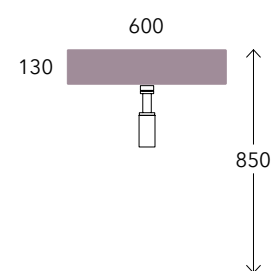

Sospeso

wall mounted / suspendu / wandhängend

cm

60
69