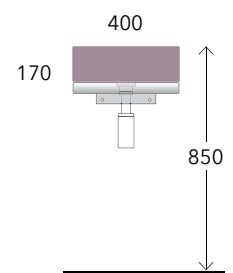

wall mounted / suspendu / wandhängend

cm

30
39

Miniwash 25 art. MWL25

40
49

Pass 40x22 art. PS40LD

Miniwash 40 art. MWL40 + MWS40

Twin Set 42 art. 5050/42S + TS01/42