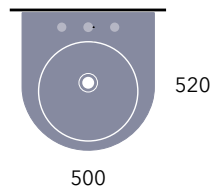

Twin Set 52 art. 5050/S + TS01/52