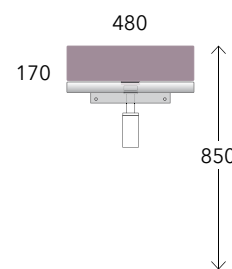

cm
40
49

Twin Set 42 art. 5050/42S + TS02/42

Void 44 art. VD44L

Pass 45x31 art. PS31LM

Miniwash 48 art. MWL48 + MWS48

Sospeso

wall mounted / suspendu / wandhängend

cm