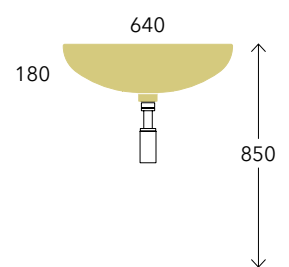

Sospeso

wall mounted / suspendu / wandhängend

cm

60
69