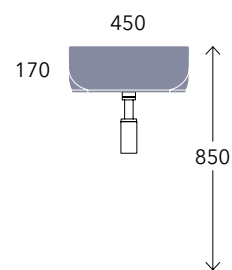

cm
40
49

Twin Set 42 art. 5050/42S + TS02/42

Void 44 art. VD44L

Pass 45x31 art. PS31LM

Miniwash 48 art. MWL48 + MWS48

Sospeso

wall mounted / suspendu / wandhängend

cm