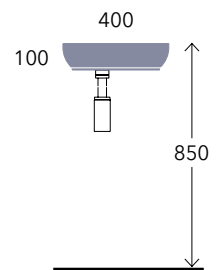

wall mounted / suspendu / wandhängend

cm

30
39

Miniwash 25 art. MWL25

40
49

Pass 40x22 art. PS40LD

Miniwash 40 art. MWL40 + MWS40

Twin Set 42 art. 5050/42S + TS01/42