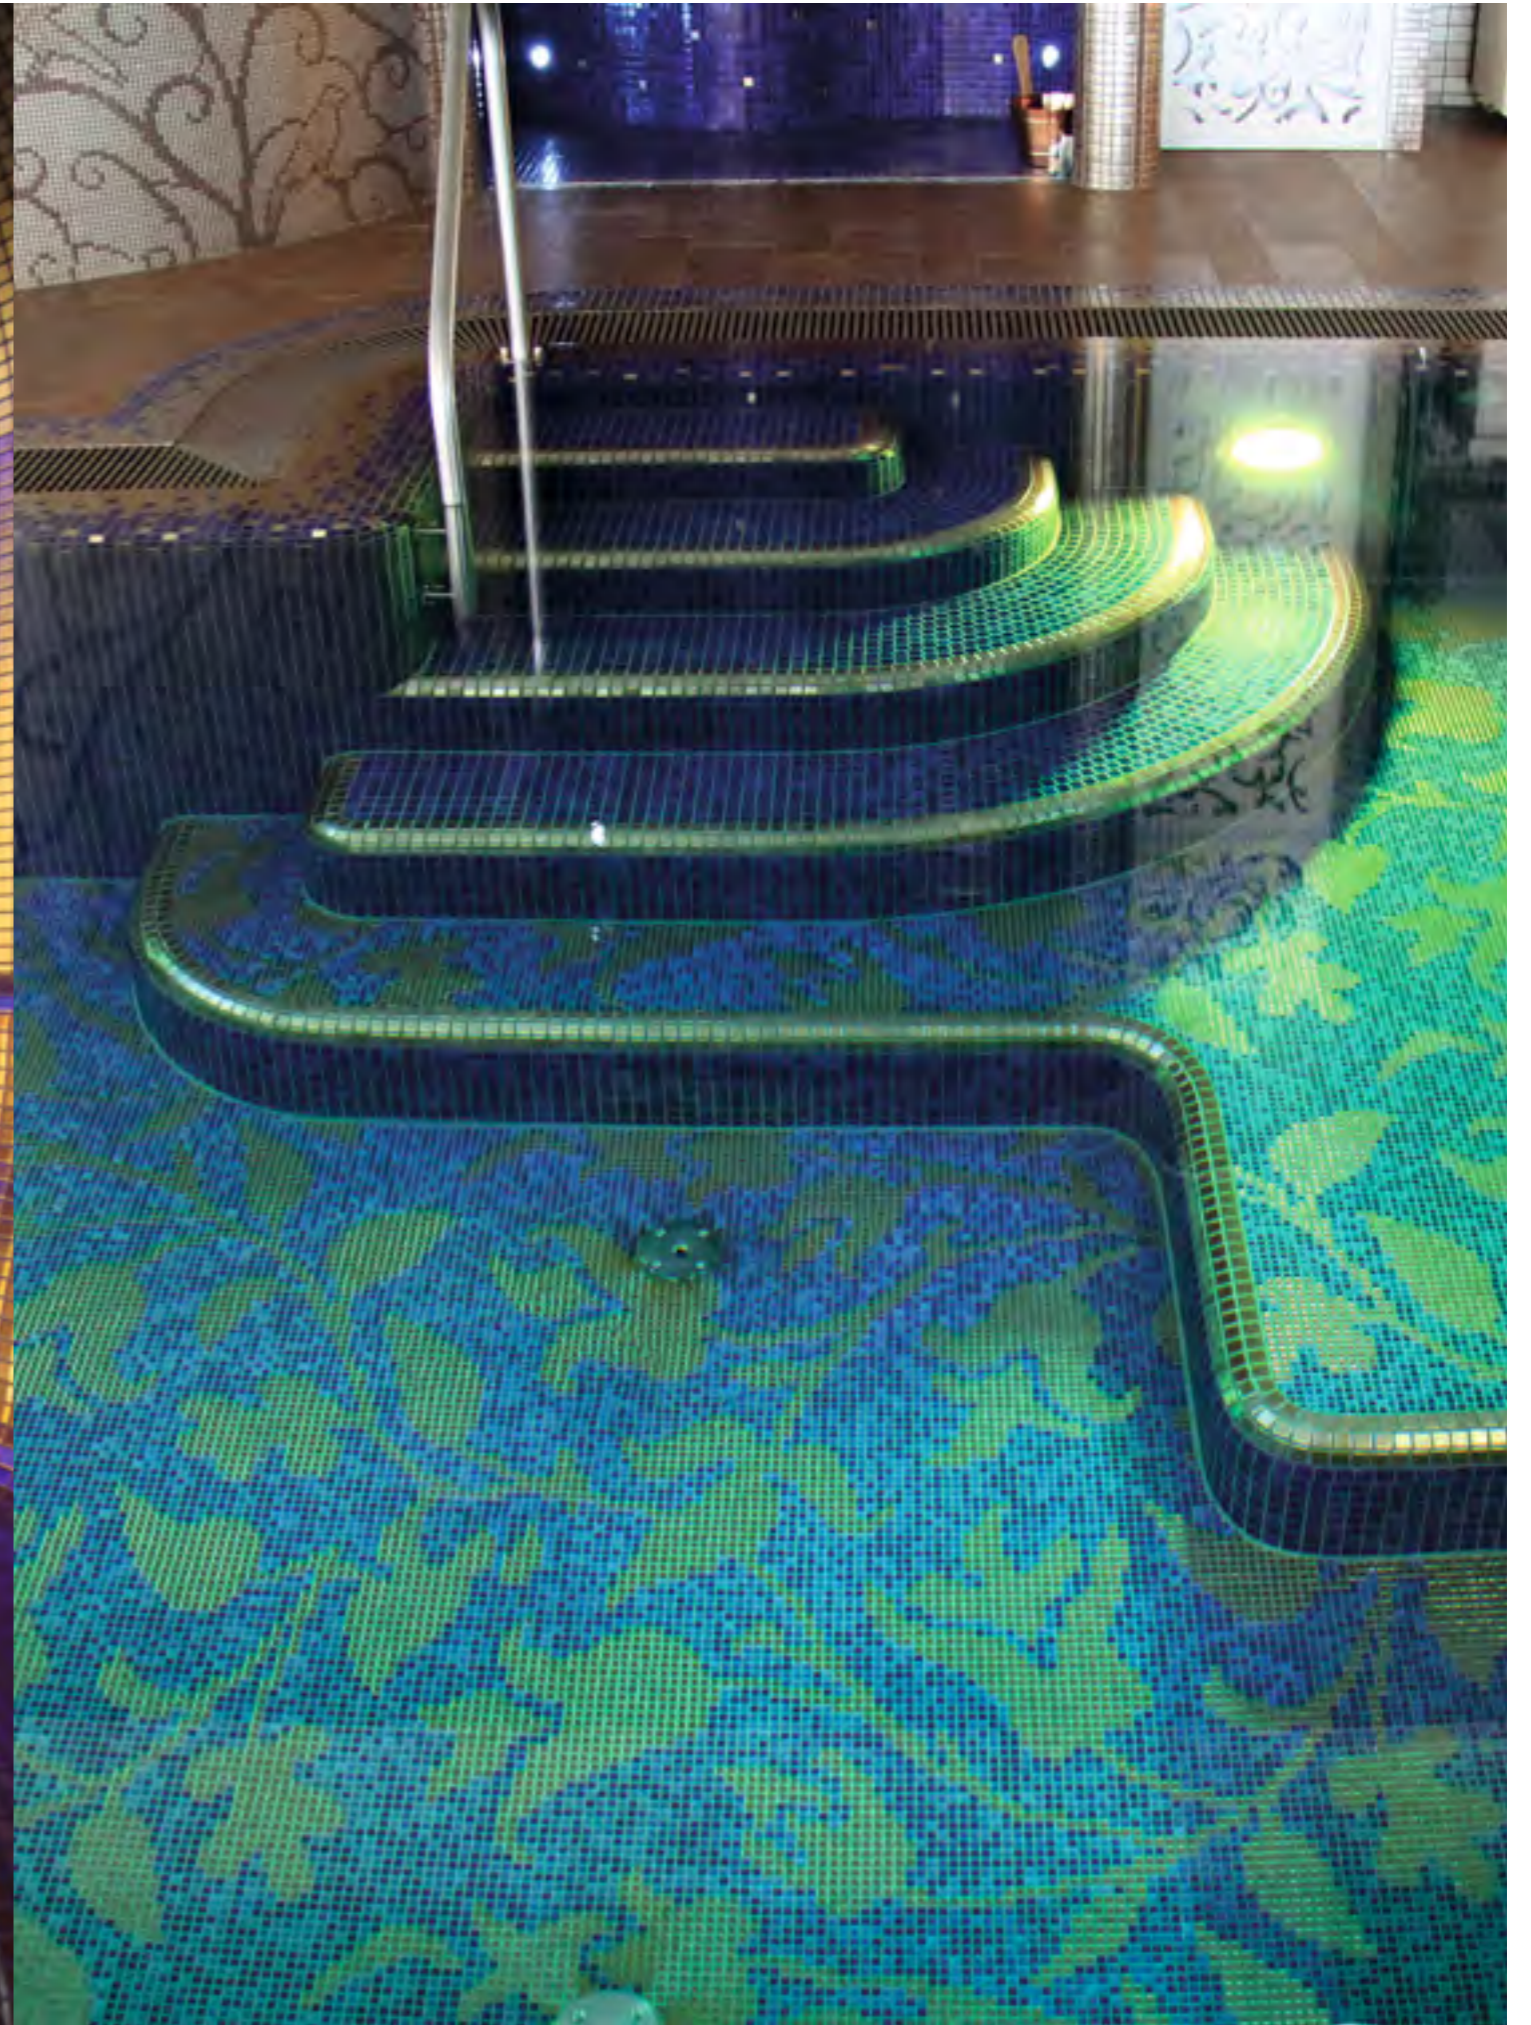

(Metallica MTL 7004, Anthologia MOS 7024, Metallica and Anthologia personalised blends and compositions - 2,5x2,5 cm / 1"x1")